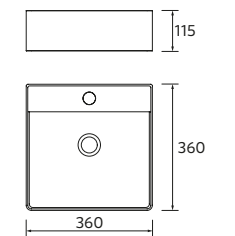

MAEL
Solid surface

	Matt white	€	Matt black	€
500	97654	295	97655	315