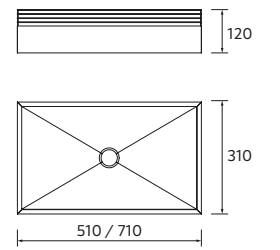

BICA
Solid surface

	Matt white	€	Matt black	€
390	97647	295	97648	315