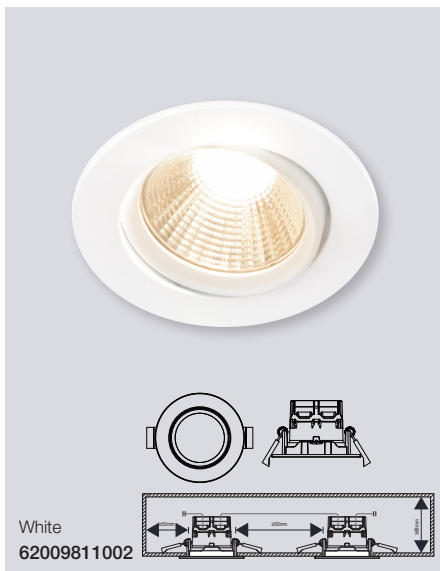

Apollo IP23 2700K 1-Kit Dim Tilt Downlight

Masterbox	Qty 10
Size	H: 5,4 cm, Ø: 8,5 cm, Mounting min. height: 6,8 cm
Material	Metal/Plastic
IP Class	IP23, Class 2
Light source	Fixed LED, Incl. 4,8W LED, Lumen 345, Kelvin 2700, Life hours 20.000, RA 80, Beam angle 36°, Dimmable
Features	Parallel connection possible, 5 year LED guarantee

*Only for Benelux & France

Apollo IP23 2700K 3-Kit Tilt Downlight

Masterbox	Qty 10
Size	H: 5,4 cm, Ø: 8,5 cm, Mounting min. height: 6,8 cm
Material	Metal/Plastic
IP Class	IP23, Class 2
Light source	Fixed LED, Incl. 3X4,8W LED, Lumen 3X345, Kelvin 2700, Life hours 20.000, RA 80, Beam angle 36°, Not dimmable
Features	Parallel connection possible, 5 year LED guarantee

*Only for Benelux & France

Apollo IP23 4000K 3-Kit Tilt Downlight

Masterbox	Qty 10
Size	H: 5,4 cm, Ø: 8,5 cm, Mounting min. height: 6,8 cm
Material	Metal/Plastic
IP Class	IP23, Class 2
Light source	Fixed LED, Incl. 3X4,8W LED, Lumen 3X380, Kelvin 4000, Life hours 20.000, RA 80, Beam angle 36°, Not dimmable
Features	Parallel connection possible, 5 year LED guarantee

*Only for Benelux & France

Apollo IP23 4000K 5-Kit Tilt Downlight

Masterbox	Qty 10
Size	H: 5,4 cm, Ø: 8,5 cm, Mounting min. height: 6,8 cm
Material	Metal/Plastic
IP Class	IP23, Class 2
Light source	Fixed LED, Incl. 5x4,8W LED, Lumen 380, Kelvin 4000, Life hours 20.000, RA 80, Beam angle 36°, Not dimmable
Features	Parallel connection possible, 5 year LED guarantee

*Only for Benelux & France