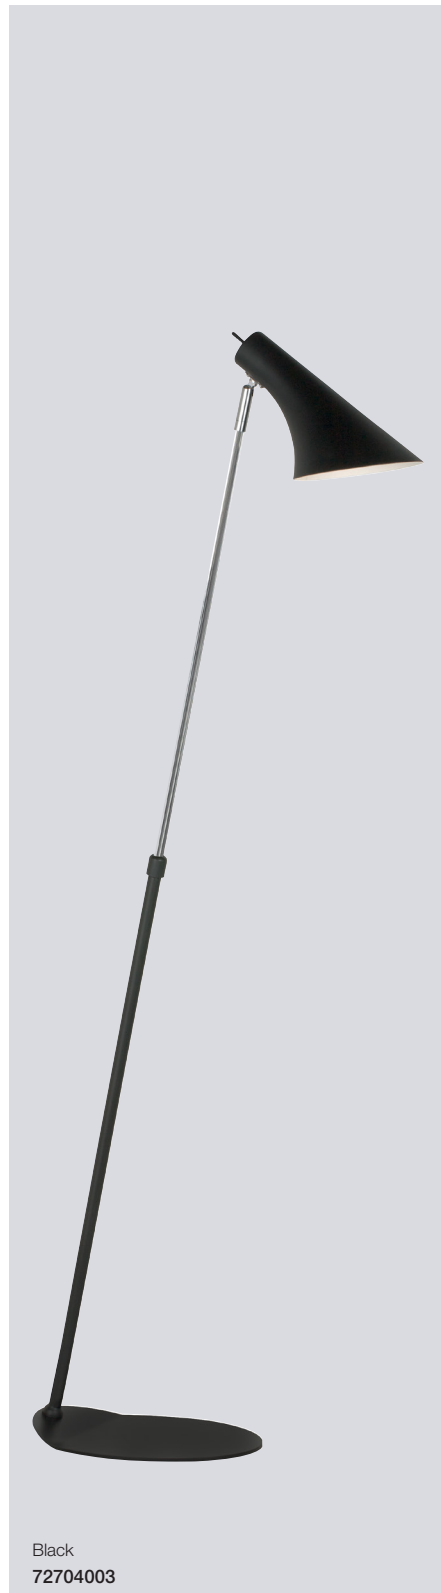

Black
72711003

Black
72695003

Black
72704003

Vanila Table

Masterbox	Qty 2
Size	H: 44 cm, Shade Ø: 14,5 cm, Shade H: 23 cm, Pipe Ø: 1 cm, Base Ø: 18 cm
Material	Metal
IP Class	IP20, Class 2
Cable	Cable: White/Black 200 cm non replaceable Switch on fixture
Light source	E14, Max. 40W, Excl. light source,
Features	Contemporary and simple style

Vanila Floor

Masterbox	Qty 2
Size	H: 129 cm, Shade Ø: 14,5 cm, Shade H: 23 cm, Pipe Ø: 1,5 cm, Base Ø: 24 cm
Material	Metal
IP Class	IP20, Class 2
Cable	Cable: Clear/Black 210 cm non replaceable Switch on fixture
Light source	E14, Max. 40W, Excl. light source,
Features	Contemporary and simple style