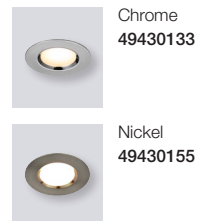

Chrome
49430133

Nickel
49430155