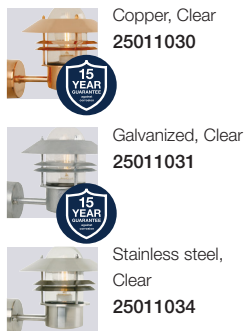

Copper, Clear
25011030

Galvanized, Clear
25011031

Stainless steel,
Clear
25011034