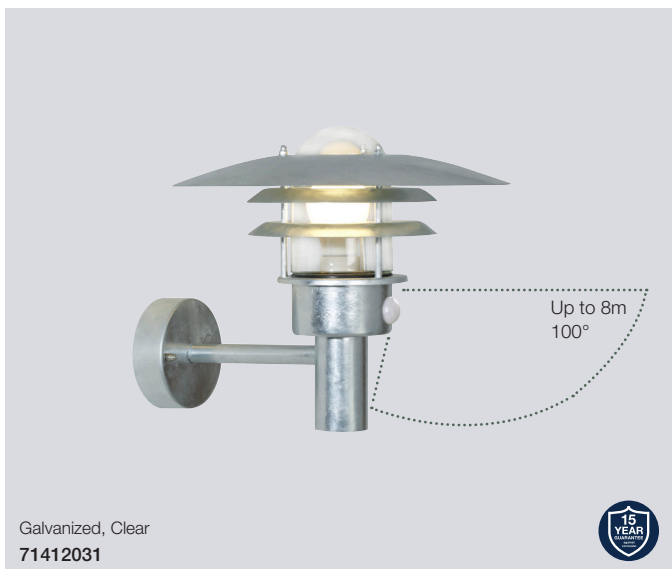

Lønstrup 32 Wall

Masterbox Qty 3
Size H: 28,5 cm, D: 36 cm, Shade Ø: 32 cm, Pipe Ø: 1,9 cm, Base mount: Ø 10,8 cm
Material Galvanized steel/Glass
IP Class IP44, Class 2
Light source E27, Max. 60W, Excl. light source,
Features Parallel connection possible,
15 year anti corrosion guarantee on Galvanized steel

Lønstrup 32 Sensor Wall

Masterbox Qty 3
Size H: 28,5 cm, D: 36 cm, Shade Ø: 32 cm, Pipe Ø: 1,9 cm, Base mount: Ø 10,8 cm
Material Galvanized steel/Glass
IP Class IP44, Class 2
Light source E27, Max. 60W, Excl. light source,
Features Build-in daylight and motion sensor,
Parallel connection possible,
15 year anti corrosion guarantee on Galvanized steel