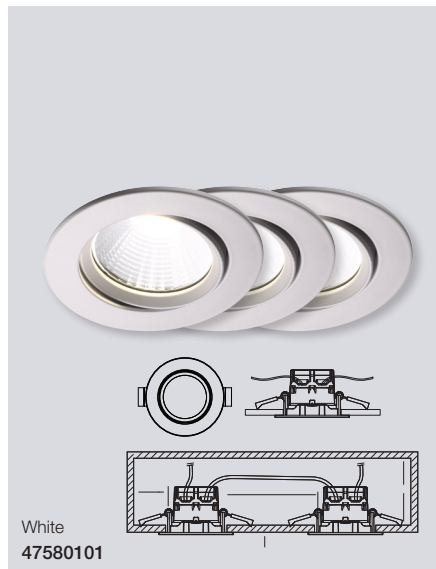

Fremont 2700K 3-Kit Downlight

Masterbox	Qty 3
Size	H: 5,4 cm, Ø: 8,5 cm, Mounting min. height: 6,8 cm Cut-out Ø: 7,2 cm, Tilt angle: 12°
Material	Plastic/Metal
IP Class	IP23, Class 2
Light source	Fixed LED, Incl. 3X5,5W LED, Lumen 3X345, Kelvin 2700, Life hours 20.000, RA 80, Beam angle 36°, Dimmable
Features	Stepless dimmable 0-100% by wall dimmer excl., Parallel connection possible, 5 year LED guarantee