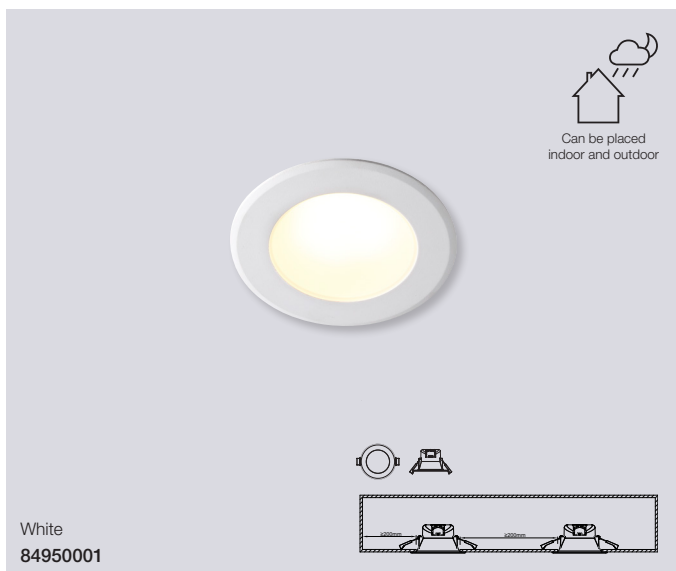

Birla Downlight

Masterbox	Qty 6
Size	H: 5,75 cm, Ø: 9,5 cm, Mounting min. height: 6 cm Cut-out Ø: 7 cm
Material	Plastic
IP Class	IP44, Class 2
Cable	Cable: White 20 cm replaceable
Light source	Fixed LED, Incl. 6W LED, Lumen 600, Kelvin 3000, Candela 258, Life hours 30.000, RA 80, Beam angle 90°, Dimmable
Features	Can be mounted directly into insulation, Parallel connection possible, IP44 - In and outdoor use, Can be mounted directly in the insulation, 5 year LED guarantee