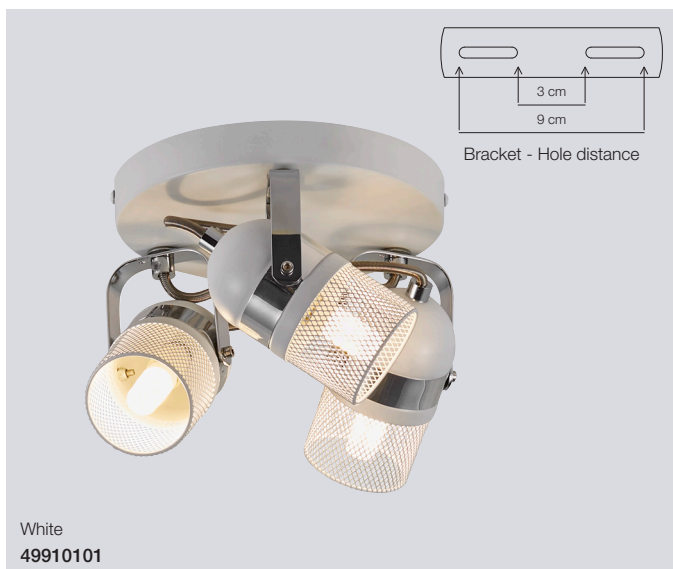

Please see our decorative bulbs from page 294

Agnes Wall

Masterbox Qty 6
Size H: 12 cm, W: 9 cm, D: 14 cm, Shade Ø: 5,8 cm, Base mount: Ø9 cm
 Tilt angle: 150°
Material Metal/Plastic
IP Class IP20, Class 2
Cable Cable: White 150 cm replaceable
 Switch on cable
Light source G9, Max. 35W, Excl. light source,
Features Industrial style

Agnes SpotLight

Masterbox Qty 3
Size L: 30 cm, D: 14,5 cm, Shade Ø: 5,8 cm, Base mount: Ø9 cm
 Tilt angle: 150°
Material Metal/Plastic
IP Class IP20, Class 2
Light source G9, Max. 2X35W, Excl. light source,
Features Industrial style

Agnes SpotLight

Masterbox Qty 3
Size L: 45 cm, D: 14,5 cm, Shade Ø: 5,8 cm, Base mount: Ø9 cm
 Tilt angle: 150°
Material Metal/Plastic
IP Class IP20, Class 2
Light source G9, Max. 3X35W, Excl. light source,
Features Industrial style