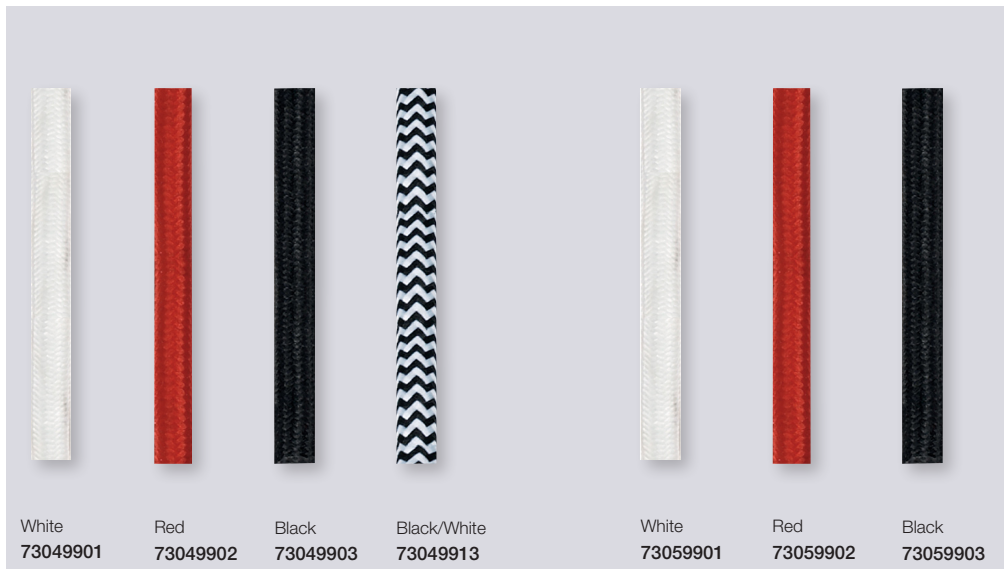

Spot box 19x19 cm Various

Masterbox Qty 12
Size H: 15 cm, W: 19 cm, L: 19 cm
Material Plastic

Brushed steel
0130032

White 73049901 Red 73049902 Black 73049903 Black/White 73049913

White 73059901 Red 73059902 Black 73059903