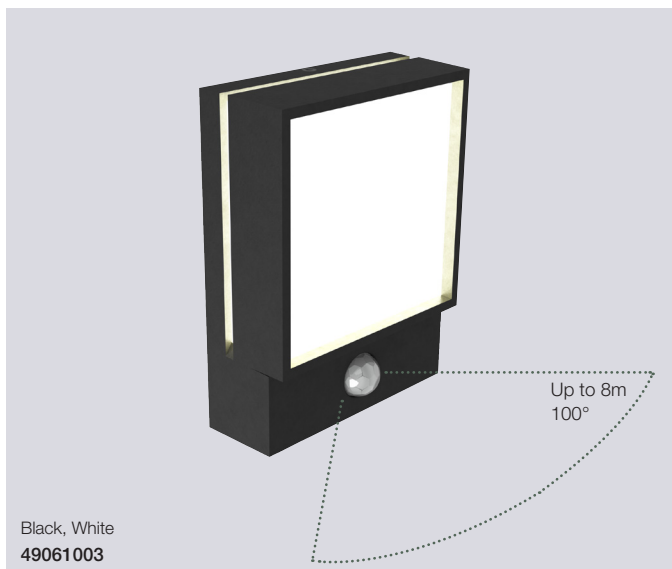

Black, White
49061003

Dalton Wall by Bønnelycke mdd

Masterbox	Qty 3
Size	H: 29,6 cm, W: 20 cm, D: 24,8 cm
Material	Stainless steel/Glass
IP Class	IP44, Class 1
Light source	E27, Max. 40W, Excl. light source,
Features	Parallel connection possible

Egon Wall

Masterbox	Qty 3
Size	H: 17,5 cm, W: 13 cm, D: 5,6 cm
Material	Aluminium/Plastic
IP Class	IP44, Class 1
Light source	Fixed LED, Incl. 8W LED, Lumen 450, Kelvin 2700, Life hours 25.000, RA 80, Beam angle 100°, Not dimmable
Features	Dual light LED, Build-in daylight and motion sensor, Parallel connection possible, 5 year LED guarantee