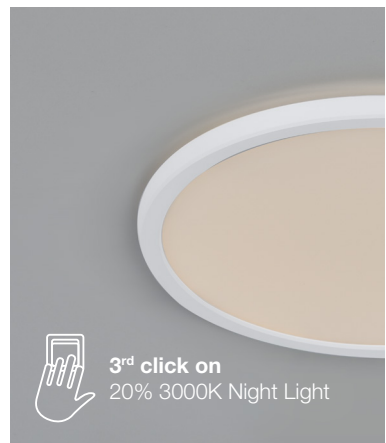

Memory & reset function when the light is tuned off/on 5 times

Easy twist lock connection & easy installation by 1 person

White version with detachable brushed nickel ring, 2 colors in one product

OJA is also available as Smart Light, see page 327