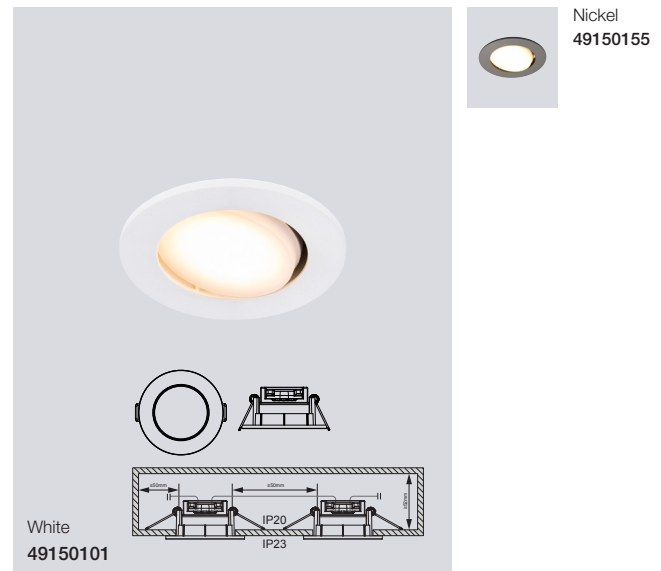

Dorado 2700K 3-Kit Dim Tilt Downlight

- **Masterbox** Qty 3
- **Size** H: 5,4 cm, Ø: 8,5 cm, Mounting min. height: 6,8 cm
  Cut-out Ø: 7,2 cm, Tilt angle: 12°
- **Material** Plastic/Metal
- **IP Class** IP20, Class 2
- **Light source** Fixed LED, Incl. 3X5,5W LED,
  Lumen 3X345, Kelvin 2700, Life hours 20.000, RA 80,
  Beam angle 36°, Dimmable
- **Features** Stepless dimmable 0-100% by wall dimmer excl.,
  Parallel connection possible, Connector block included,
  5 year LED guarantee