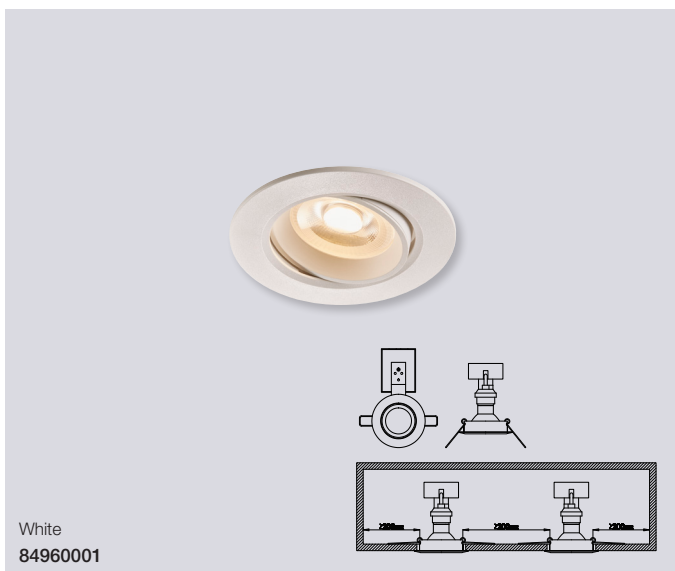

Birla DownLight

1. **Masterbox** Qty 6
2. **Size** H: 5,75 cm, Ø: 9,5 cm,
   Mounting min. height: 6 cm, Cut-out Ø: 7 cm
3. **Material** Plastic
4. **IP Class** IP44, Class 2
5. **Cable** Cable: White 20 cm replaceable
6. **Light source** Fixed LED, Incl. 6W LED,
   Lumen 600, Kelvin 3000, Candela 258, Life hours 30.000,
   RA 80, Beam angle 90°, Dimmable
7. **Features** Can be mounted directly into insulation, IP44 - In and outdoor
   use, Parallel connection possible, 5 year LED guarantee