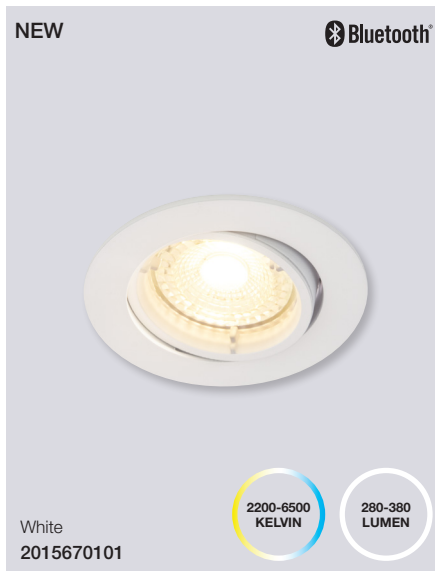

Carina Smart Light Downlight

Masterbox Qty 3
Light source GU10,
Lumen 410, Kelvin 2200-6500, Life hours 15.000, RA 80,
Beam angle 36°
Features Twist-lock for easy mounting of smart bulbs,
Bluetooth connection to Nordlux Smart Light,
Retrofit smart GU10 bulb included

Carina Smart Light 3-kit Downlight

Masterbox Qty 3
Light source GU10,
Lumen 410, Kelvin 2200-6500, Life hours 15.000, RA 80,
Beam angle 36°, Not dimmable
Features Twist-lock for easy mounting of smart bulbs,
Bluetooth connection to Nordlux Smart Light,
Retrofit smart GU10 bulb included

Carina Smart Light Square 3-Kit Downlight

Masterbox Qty 3
Light source GU10,
Lumen 410, Kelvin 2200-6500, Life hours 15.000, RA 80,
Beam angle 36°, Not dimmable
Features Twist-lock for easy mounting of smart bulbs,
Bluetooth connection to Nordlux Smart Light,
Retrofit smart GU10 bulb included