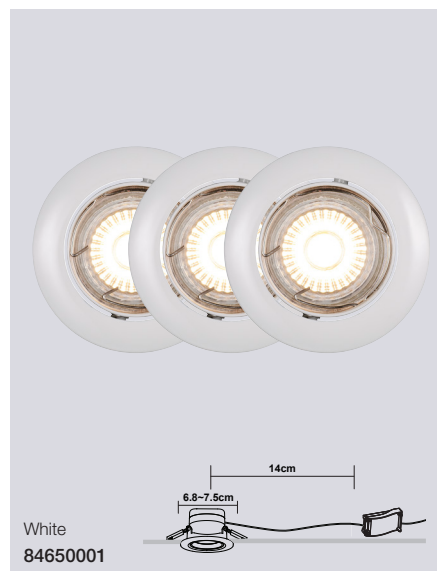

Black
2015650103

Brushed nickel
20156501035

Brushed steel
84650032

Dorado Smart Light 1-Kit DownLight

- Masterbox** Qty 6
- Size** D: 5,4 cm, H: 5,4 cm, Ø: 8,5 cm
- Material** Plastic/Metal
- IP Class** IP65, Class 2
- Light source** Fixed LED, Incl. 4,7W LED,
Lumen 380, Kelvin 2200-6500, Life hours 20.000, RA 80,
Beam angle 36°, Not dimmable
- Features** IP 65 protection for both outdoor and bathroom use,
Bluetooth connection to Nordlux Smart Light,
Adjustable kelvin and lumen output, 5 year LED guarantee