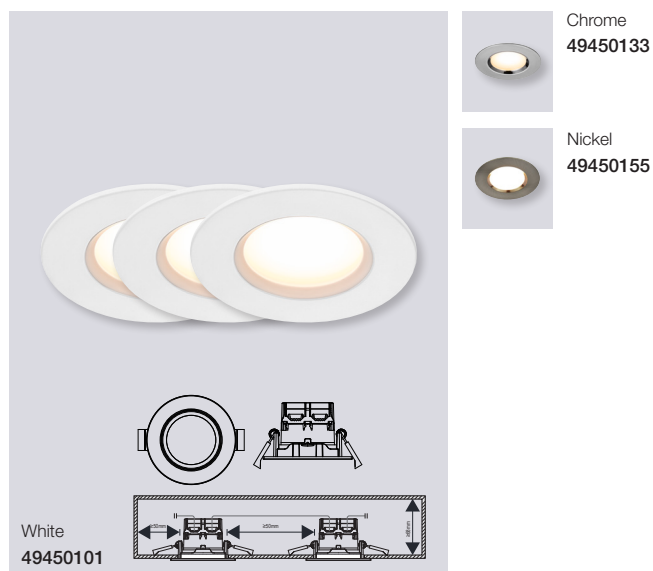

Dorado 4000K 3-Kit Dim Downlight

Masterbox	Qty 3
Size	H: 3,6 cm, Ø: 8,5 cm, Mounting min. height: 4,6 cm Cut-out Ø: 7,2 cm
Material	Plastic/Metal
IP Class	IP65, Class 2
Light source	Fixed LED, Incl. 3X5,5W LED, Lumen 3X380, Kelvin 4000, Life hours 20.000, RA 80, Beam angle 100°, Dimmable
Features	Parallel connection possible, 5 year LED guarantee

*Only for Benelux & France