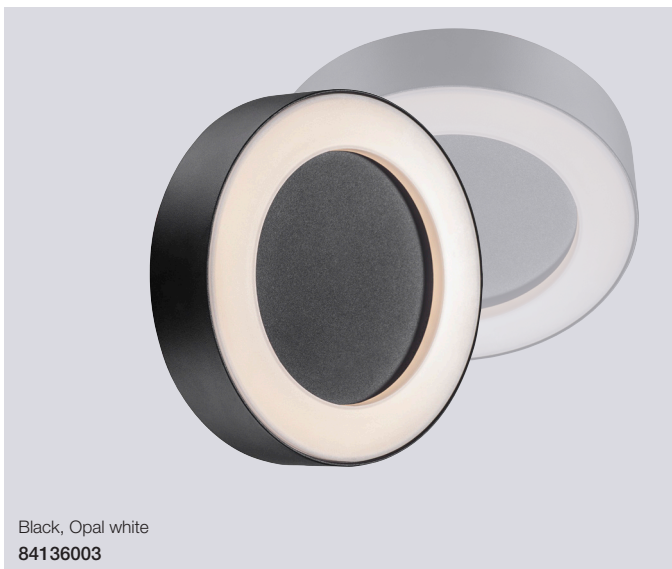

White
17051001

Black, Opal white
84136003