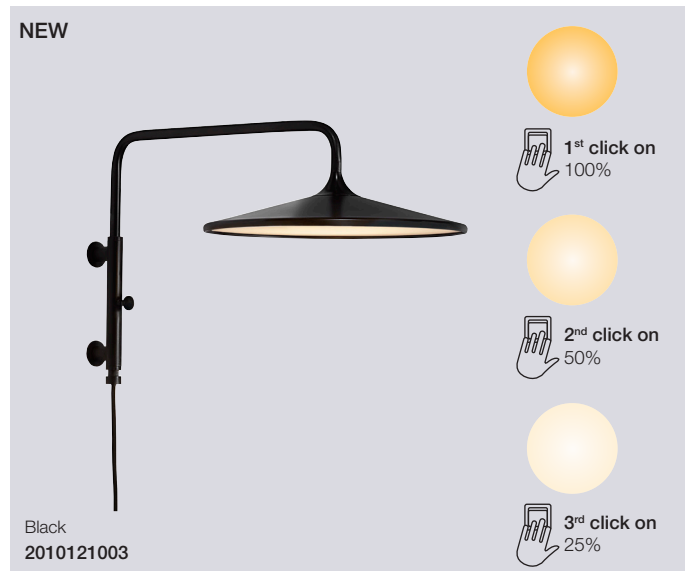

We strongly believe that these functionalities can make a visible difference in the home.

Meet Balance

no. 2010103003

no. 2010121003

no. 2010145003

no. 2010164003

Simplicity, minimalism and functionality characterize the Balance series. The clean lines, round shapes and matte black metal contributes to an elegant expression with associations to the stylish Nordic decor. The light spreads beautifully throughout the screen with an even glare-free light, and furthermore the Balance series is equipped with a built-in step dimming function, allowing you to adjust the light from your regular wall switch.

Balance Pendant

Masterbox	Qty 3
Size	Shade Ø: 42 cm, Shade H: 15,8 cm
Material	Metal/Acrylic
IP Class	IP20, Class 2
Cable	Textile cable: Black 200 cm non replaceable
Canopy	Color: Black, Material: Plastic Ø: 12,3 cm, H: 8,6 cm
Light source	Fixed LED, Incl. 17,5W LED, Incl. 3-Step MOODMAKER™ 100-50-25%, Lumen 1.700, Kelvin 2700, Life hours 30.000, RA 80, Beam angle 120°, Not dimmable
Features	Minimalistic design, 1700 Lumen with 3 step dimming from wall switch, 5 year LED guarantee

Balance Wall

Masterbox	Qty 2
Size	H: 31 cm, W: 30 cm, D: 50 cm, Shade Ø: 30 cm, Pipe Ø: 1,3 cm, Tilt angle: 136°
Material	Metal/Acrylic
IP Class	IP20, Class 2
Cable	Textile cable: Black 150 cm non replaceable, Switch on cable
Light source	Fixed LED, Incl. 17,5W LED, Incl. 3-Step MOODMAKER™ 100-50-25%, Lumen 1.200, Kelvin 2700, Life hours 30.000, RA 80, Beam angle 120°, Not dimmable
Features	Minimalistic design, 1200 Lumen with 3 step dimming from cable switch, Adjustable up/down and to both sides, 5 year LED guarantee