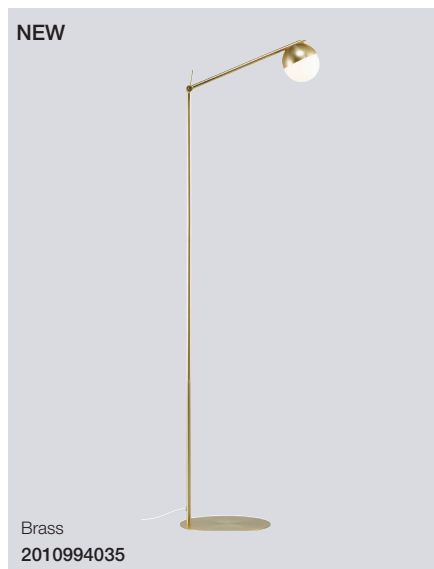

Brass, Opal white
2010985035