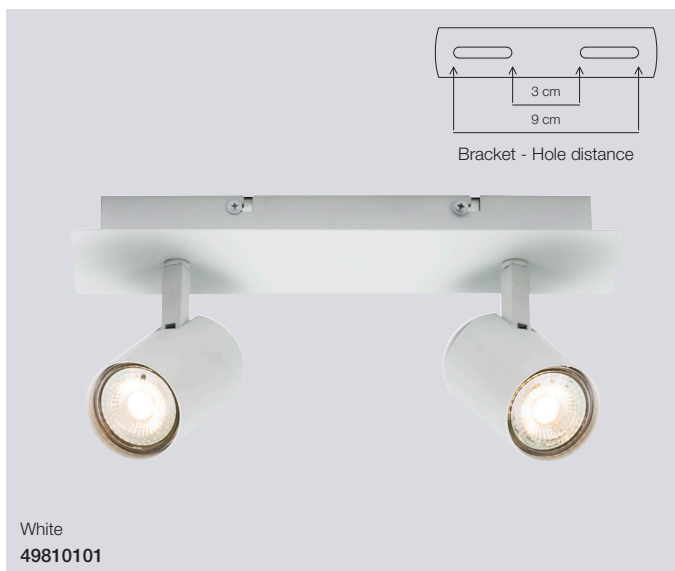

Agnes SpotLight

Masterbox Qty 3
Size L: 45 cm, D: 14,5 cm, Shade Ø: 5,8 cm, Base mount: Ø9 cm
 Tilt angle: 150°
Material Metal/Plastic
IP Class IP20, Class 2
Light source G9, Max. 3X35W, Excl. light source,
Features Industrial style

Agnes SpotLight

Masterbox Qty 3
Size D: 12 cm, Shade Ø: 5,8 cm, Base mount: Ø18 cm
 Tilt angle: 150°
Material Metal/Plastic
IP Class IP20, Class 2
Light source G9, Max. 3X35W, Excl. light source,
Features Industrial style

Agnes SpotLight

Masterbox	Qty 3
Size	L: 80 cm, D: 14,5 cm, Shade Ø: 5,8 cm, Base mount: Ø9 cm Tilt angle: 150°
Material	Metal/Plastic
IP Class	IP20, Class 2
Light source	G9, Max. 4X35W, Excl. light source,
Features	Industrial style

Frida Wall

Masterbox	Qty 6
Size	H: 11,5 cm, D: 11,5 cm, Shade Ø: 5,1 cm, Base mount: 8,5x8,5 cm Tilt angle: 90°
Material	Metal/Plastic
IP Class	IP20, Class 2
Cable	Cable: White 150 cm replaceable Switch on cable
Light source	GU10, Max. 35W, Excl. light source,
Features	Contemporary and simple style