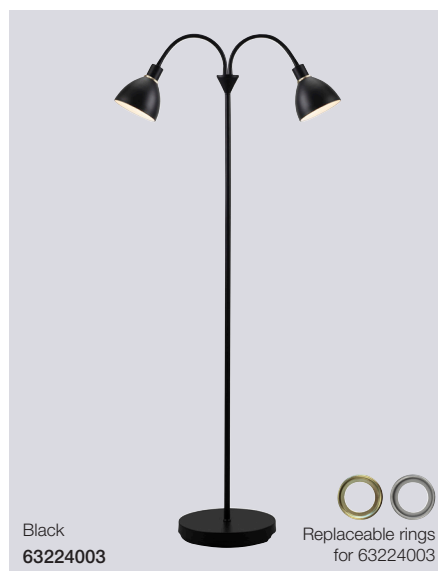

Ray Floor

Masterbox	Qty 2
Size	H: 155 cm, Shade Ø: 12 cm, Flex arm: 21 cm, Shade H: 9 cm, Pipe Ø: 1,6 cm, Base Ø: 25 cm
Material	Metal - Metal/Glass
IP Class	IP20, Class 2
Cable	Cable: Black/Clear 180 cm non replaceable Switch on cable
Light source	E14, Max. 40W, Excl. light source,
Features	Contemporary and simple style

Ray Floor

Masterbox	Qty 2
Size	H: 155 cm, Shade Ø: 12 cm, Flex arm: 21 cm, Shade H: 9 cm, Pipe Ø: 1,6 cm, Base Ø: 25 cm
Material	Metal - Metal/Glass
IP Class	IP20, Class 2
Cable	Cable: Black 180 cm non replaceable Switch on cable
Light source	E14, Max. 2X40W, Excl. light source,
Features	Contemporary and simple style