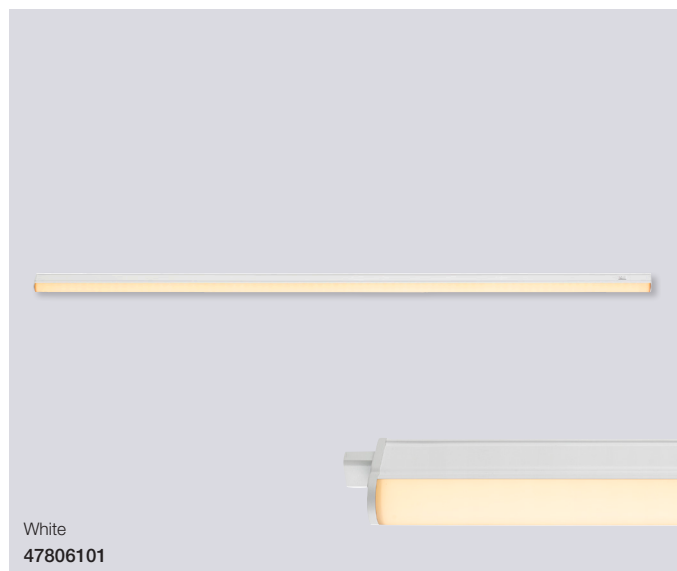

White
47806101

Renton 110 Under cabinet

Masterbox	Qty 6
Size	W: 2,4 cm, L: 111,2 cm, D: 3,4 cm
Material	Plastic
IP Class	IP20, Class 2
Light source	Fixed LED, Incl. 15W LED, Lumen 1.100, Kelvin 2700, Life hours 25.000, RA 80, Beam angle 130°, Not dimmable
Features	Parallel connection possible, Ideally suited for under cabinet lighting, Connection cable included, 5 year LED guarantee