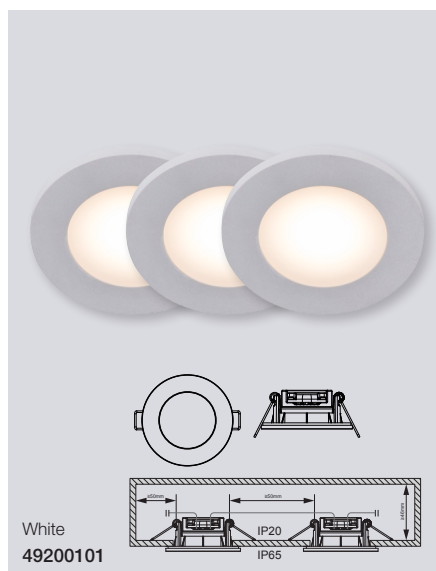

Nickel
49180155

White
49200101

Leonis 4000K IP65 3-Kit Downlight

- **Masterbox** Qty 3
- **Size** H: 3,6 cm, Ø: 8,5 cm,
  Mounting min. height: 4,6 cm
  Cut-out Ø: 6,8 cm
- **Material** Plastic
- **IP Class** IP65, Class 2
- **Light source** Fixed LED, Incl. 3x4,5W LED,
  Lumen 400, Kelvin 4000, Life hours 20.000, RA 80,
  Beam angle 110°, Not dimmable
- **Features** Parallel connection possible, 5 year LED guarantee

*Only for Benelux & France