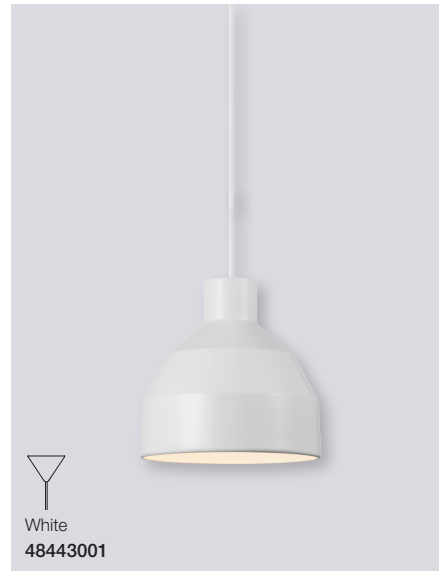

White
48443001

Ames Pendant

Masterbox	Qty 2
Size	Shade Ø: 30 cm, Shade H: 33 cm
Material	Metal
IP Class	IP20, Class 1
Cable	Cable: White/Black 300 cm non replaceable
Canopy	Color: White/Black, Material: Metal Ø: 12 cm, H: 2,5 cm
Light source	E27, Max. 40W, Excl. light source,
Features	Contemporary and simple style

William 20 Pendant

Masterbox	Qty 3
Size	Shade Ø: 20 cm, Shade H: 20 cm
Material	Metal
IP Class	IP20, Class 2
Cable	Cable: White/Black 200 cm non replaceable
Canopy	Color: White/Black, Material: Plastic Ø: 12,3 cm, H: 8,7 cm
Light source	E27, Max. 25W, Excl. light source,
Features	Industrial style