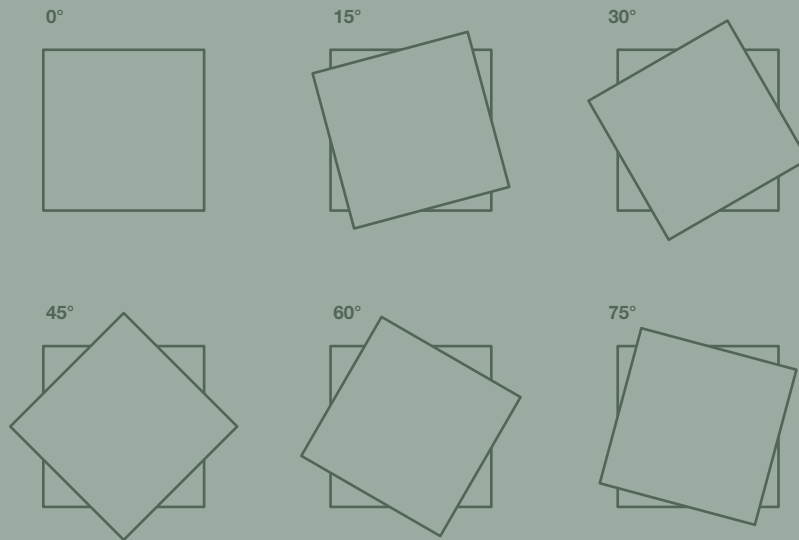

Meet Turn

Shade may be seamlessly turned 360°

no. 2019061001 white
no. 2019061003 black
no. 2019061010 grey