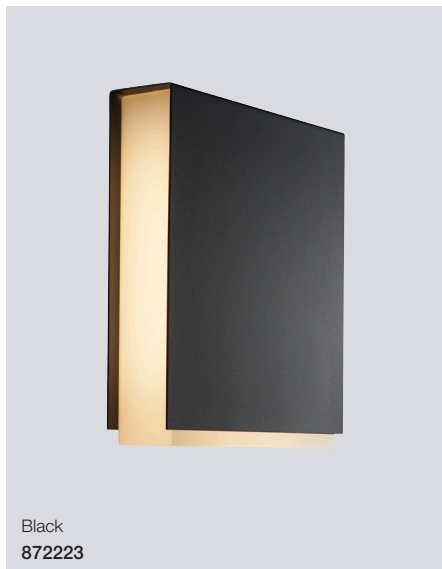

Black
872223