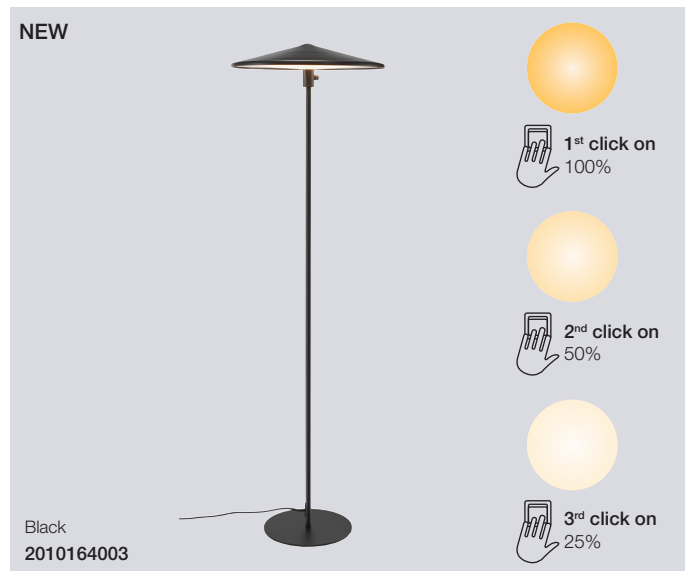

Balance Floor

Masterbox	Qty 2
Size	H: 140 cm, Shade Ø: 42 cm, Pipe Ø: 1,55 cm, Base Ø: 26 cm
Material	Metal/Acrylic
IP Class	IP20, Class 2
Cable	Textile cable: Black 150 cm non replaceable Switch on fixture
Light source	Fixed LED, Incl. 17,5W LED, Incl. 3-Step MOODMAKER™ 100-50-25%, Lumen 1.700, Kelvin 2700, Life hours 30.000, RA 80, Beam angle 120°, Not dimmable
Features	Minimalistic design, 1700 Lumen with 3 step dimming from socket switch, Interchangeable decorative top in black & brass, 5 year LED guarantee