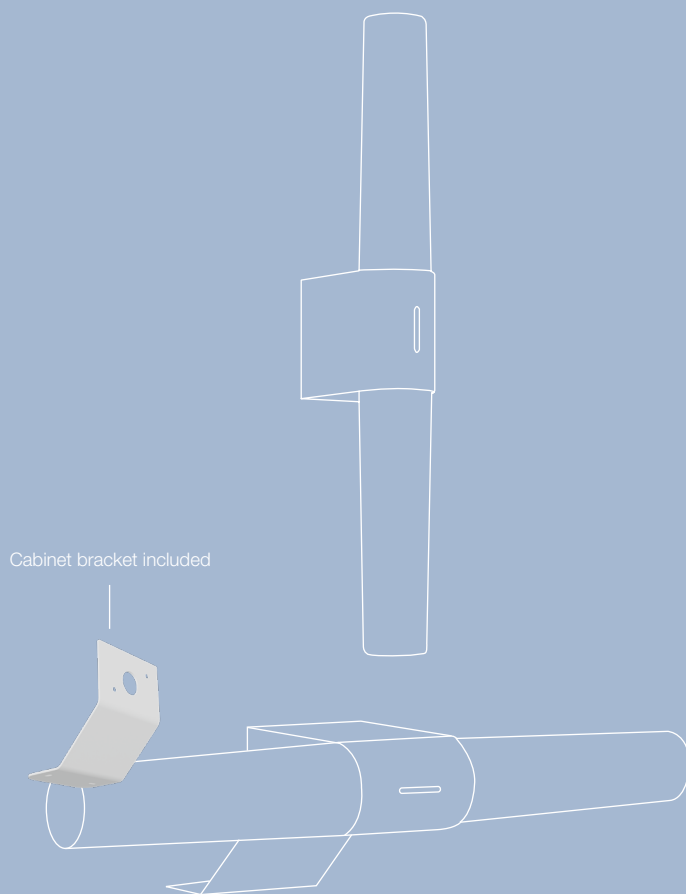

Memory & reset function when the light is turned off/on 5 times

Rotating reflector and adjustable depth (telescopic)

Vertical and horizontal installation

Cabinet bracket included

Helva Double

BATHE IN LIGHT