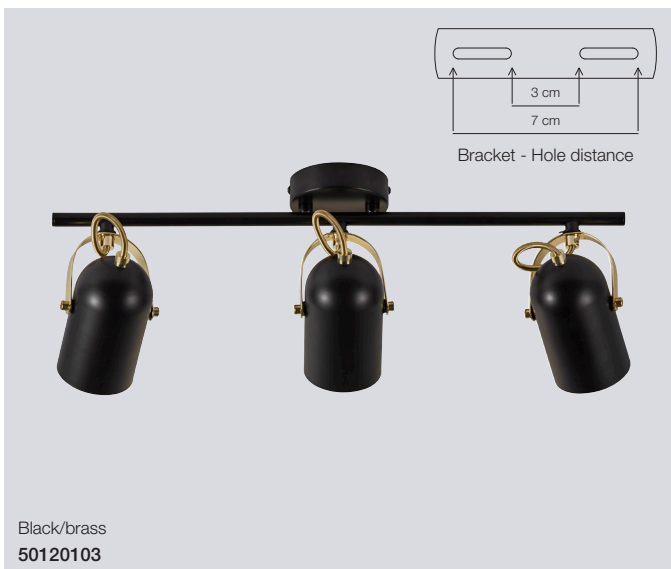

Lotus SpotLight

Masterbox	Qty 3
Size	L: 58 cm, D: 20 cm, Shade Ø: 6,6 cm, Base mount: Ø9 cm Tilt angle: 150°
Material	Metal/Plastic
IP Class	IP20, Class 2
Light source	E14, Max. 3X40W, Excl. light source,
Features	Industrial style