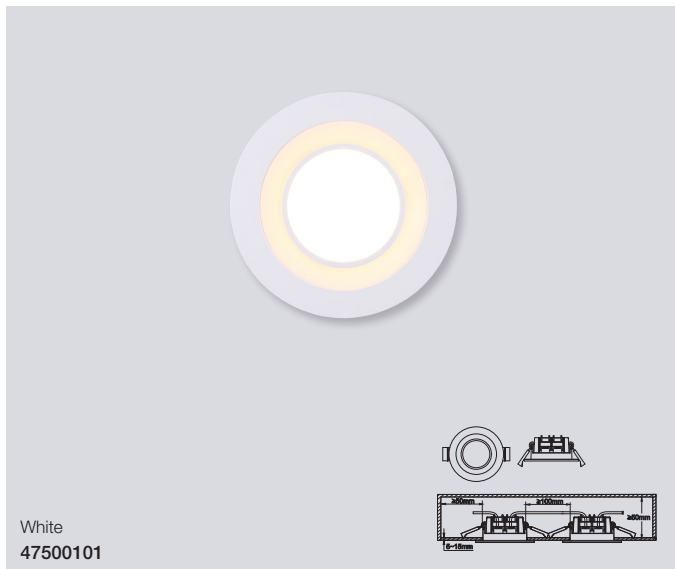

White
47550101

Black
47550103

White/
brushed steel
47550132

Fallon Long Built-On

Masterbox	Qty 3
Size	D: 12 cm, Ø: 10 cm
Material	Metal/Plastic
IP Class	IP20, Class 2
Light source	Fixed LED, Incl. 8.5W LED, Lumen 500, Kelvin 2700, Life hours 20.000, RA 80, Beam angle 110°, Not dimmable
Features	4-Step MOODMAKER dim both/inner100%-50%/outer ring, Memory & reset function, Parallel connection possible, External connector block, 5 year LED guarantee