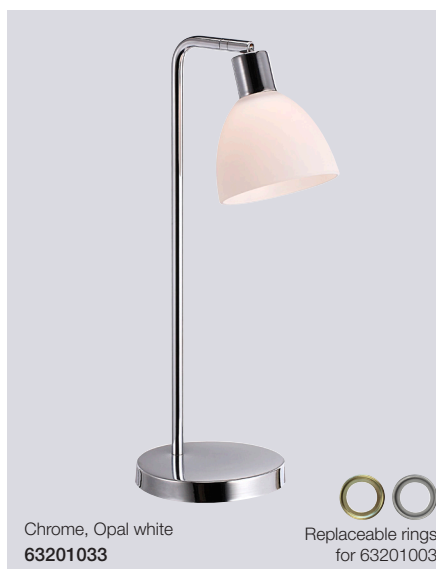

Chrome, Opal
white
63191033

Chrome, Opal white
63201033

Replaceable rings
for 63201003

Ray Wall

Masterbox	Qty 3
Size	H: 20 cm, D: 23 cm, Shade Ø: 12 cm, Shade H: 9 cm, Pipe Ø: 1,2 cm, Base mount: Ø11 cm
Material	Metal - Metal/Glass
IP Class	IP20, Class 2
Cable	Cable: Black/Clear 180 cm replaceable Switch on fixture
Light source	E14, Max. 40W, Excl. light source,
Features	Contemporary and simple style

Ray Table

Masterbox	Qty 3
Size	H: 46 cm, D: 22 cm, Shade Ø: 12 cm, Shade H: 9 cm, Pipe Ø: 1,2 cm, Base Ø: 15 cm
Material	Metal - Metal/Glass
IP Class	IP20, Class 2
Cable	Cable: Black/Clear 180 cm non replaceable Switch on cable
Light source	E14, Max. 40W, Excl. light source,
Features	Contemporary and simple style