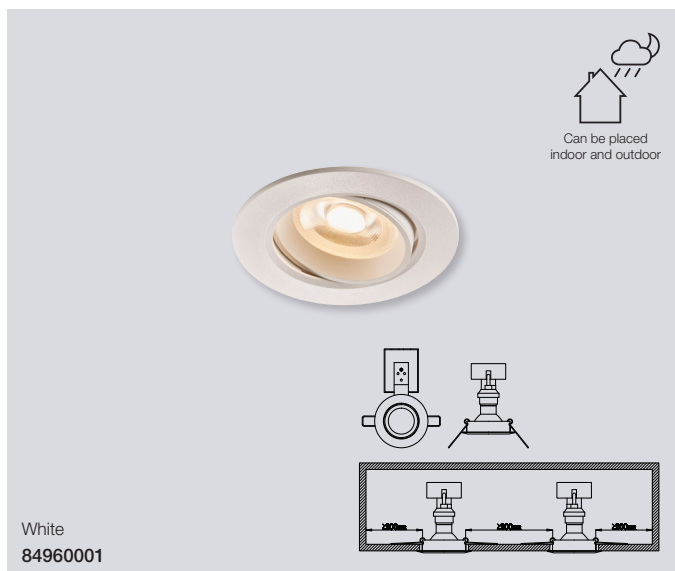

Roar Dim Tilt Downlight

Masterbox	Qty 6
Size	H: 4,4 cm, Ø: 8,5 cm, Mounting min. height: 7 cm Cut-out Ø: 6,8 cm, Tilt angle: 30°
Material	Plastic
IP Class	IP23, Class 2
Cable	Cable: White 20 cm replaceable
Light source	Fixed LED, Incl. 6W LED, Lumen 550, Kelvin 3000, Candela 797, Life hours 30.000, RA 80, Beam angle 40°, Dimmable
Features	Parallel connection possible, Can be mounted directly into insulation, 5 year LED guarantee