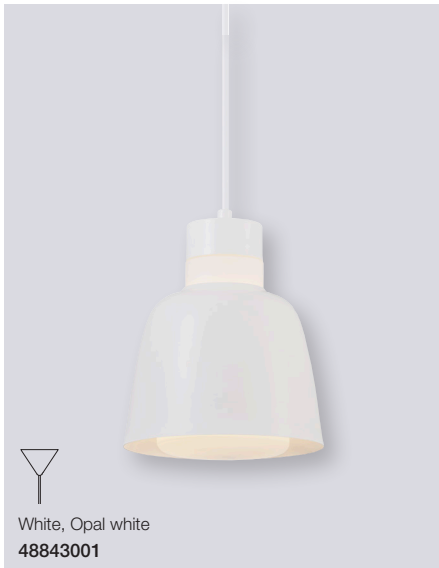

Skip 35 Pendant

Masterbox	Qty 3
Size	Shade Ø: 35 cm, Shade H: 17,3 cm
Material	Metal/Acrylic
IP Class	IP20, Class 2
Cable	Textile cable: White/Black 300 cm non replaceable
Canopy	Color: White/Black, Material: Plastic Ø: 11,8 cm, H: 7,35 cm
Light source	Fixed LED, Incl. 14W LED, Lumen 1.230, Kelvin 3000, Life hours 30.000, RA 80, Beam angle 120°, Dimmable
Features	Minimalistic design, 5 year LED guarantee

Skip 57 Pendant

Masterbox	Qty 1
Size	Shade Ø: 57,8 cm, Shade H: 20 cm
Material	Metal/Acrylic
IP Class	IP20, Class 2
Cable	Textile cable: White/Black 300 cm non replaceable
Canopy	Color: White/Black, Material: Plastic Ø: 11,8 cm, H: 7,35 cm
Light source	Fixed LED, Incl. 14W LED, Lumen 1.230, Kelvin 3000, Life hours 30.000, RA 80, Beam angle 120°, Dimmable
Features	Minimalistic design, 5 year LED guarantee

Emma 18 Pendant

Masterbox	Qty 3
Size	Shade Ø: 18 cm, Shade H: 23 cm
Material	Metal/Glass
IP Class	IP20, Class 2
Cable	Cable: White/Black 200 cm non replaceable
Canopy	Color: White/Black, Material: Metal Ø: 12,3 cm, H: 8,7 cm
Light source	GU10, Max. 10W, Excl. light source,

Emma 25 Pendant

Masterbox	Qty 3
Size	Shade Ø: 25 cm, Shade H: 23 cm
Material	Metal/Glass
IP Class	IP20, Class 2
Cable	Cable: White/Black 200 cm non replaceable
Canopy	Color: White/Black, Material: Metal Ø: 12,3 cm, H: 8,7 cm
Light source	GU10, Max. 10W, Excl. light source,