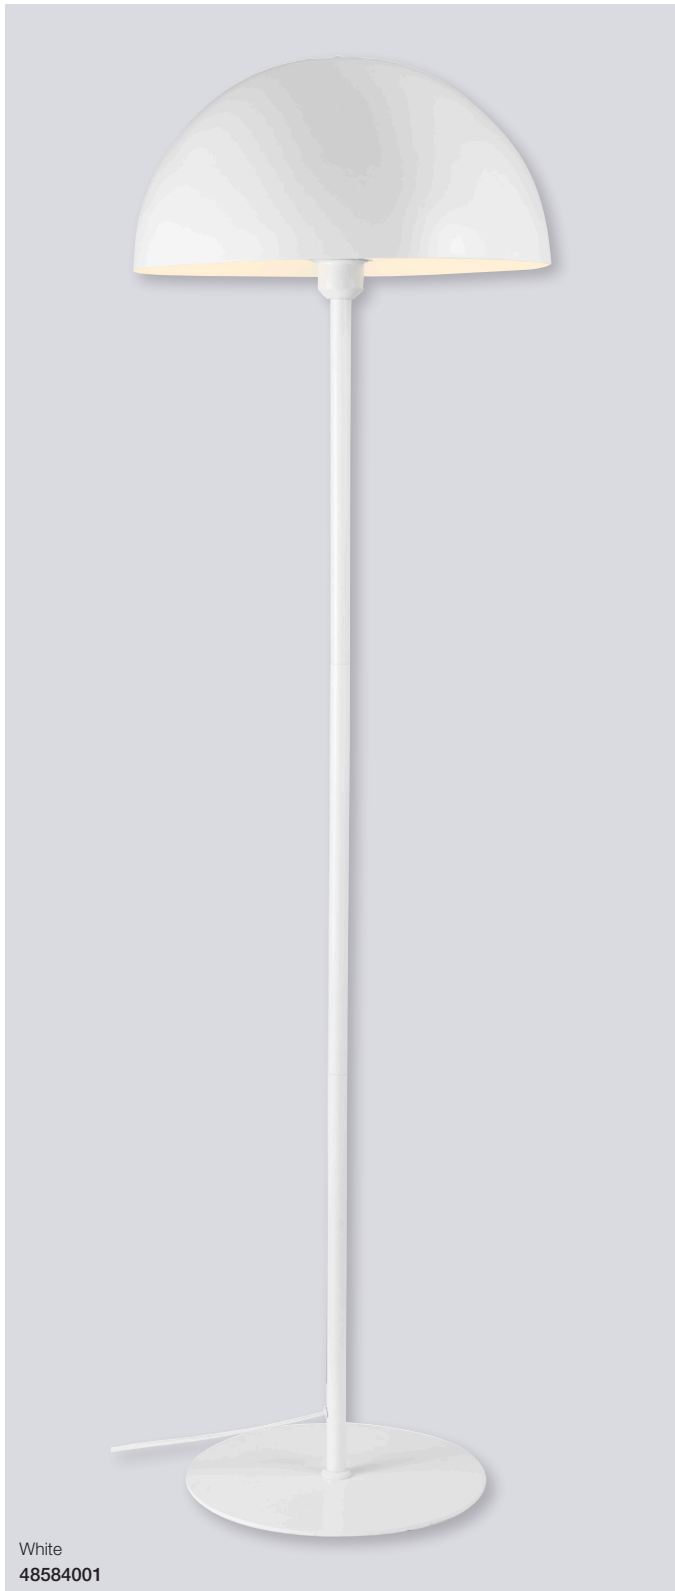

Green
48555023

White
48584001