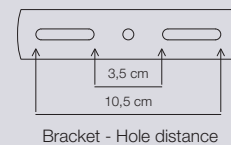

Black, Opal white
48891003

Lilly Wall

Masterbox	Qty 6
Size	H: 17 cm, Shade Ø: 13 cm, Base mount: Ø12 cm
Material	Glass/Metal
IP Class	IP20, Class 2
Cable	Cable: Black 150 cm replaceable Switch on cable
Light source	E14, Max. 40W, Excl. light source,
Features	Modern style, Opal mouthblown glass

Black, Opal white
48885003

Lilly Table

Masterbox	Qty 6
Size	H: 17 cm, Shade Ø: 13 cm, Base Ø: 12 cm
Material	Glass/Metal
IP Class	IP20, Class 2
Cable	Cable: Black 150 cm non replaceable Switch on cable
Light source	E14, Max. 40W, Excl. light source,
Features	Modern style, Opal mouthblown glass