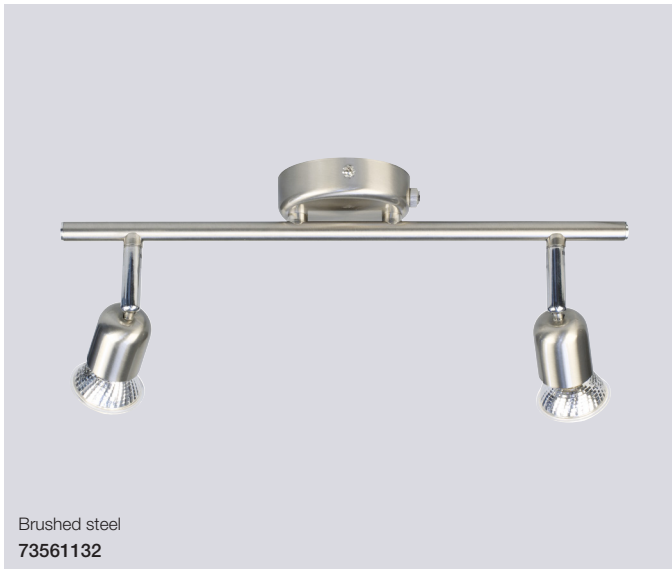

Avenue SpotLight

Masterbox	Qty 3
Size	L: 38,5 cm, D: 12 cm, Base mount: Ø9 cm
Material	Metal
IP Class	IP20, Class 1
Light source	GU10, Max. 2X28W, Incl. 2X3W LED, Lumen 2X230, Kelvin 3000, Life hours 15.000, RA 80, Beam angle 120°, Not dimmable Light source energy class A+