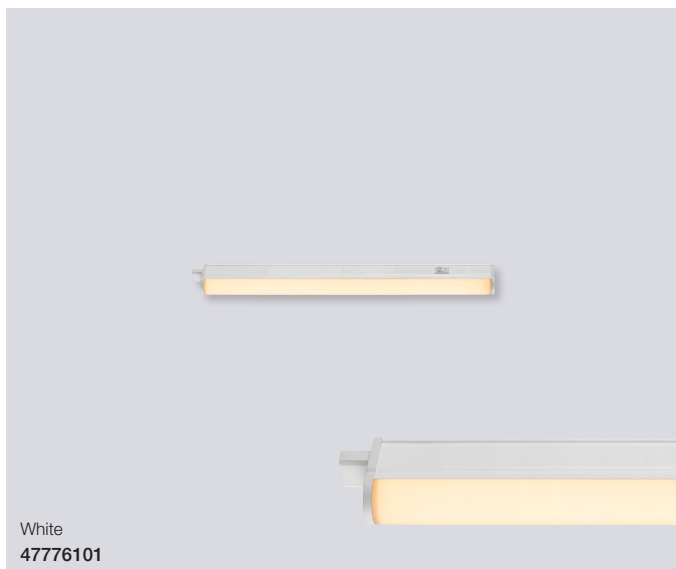

White
47786101

White
47776101

Renton 30 Under cabinet

Masterbox	Qty 6
Size	W: 2,4 cm, L: 31,2 cm, D: 3,4 cm
Material	Plastic
IP Class	IP20, Class 2
Light source	Fixed LED, Incl. 5W LED, Lumen 350, Kelvin 2700, Life hours 25.000, RA 80, Beam angle 130°, Not dimmable
Features	Parallel connection possible, Ideally suited for under cabinet lighting, Connection cable included, 5 year LED guarantee