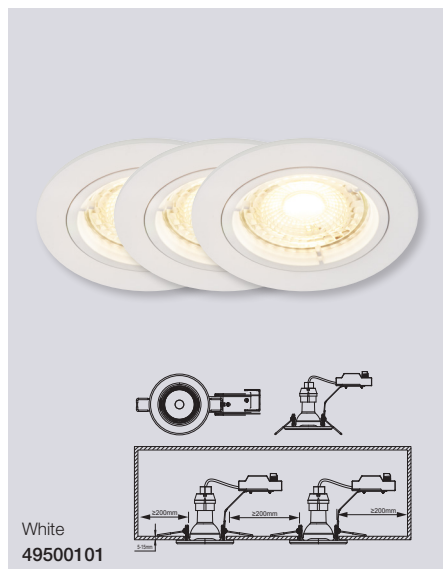

*Carina is also available as Smart Light, see page 328

White
49500101

Carina 2700K 3-Kit Dim Downlight

- **Masterbox** Qty 3
- **Size** H: 10,3 cm, Ø: 8,5 cm, Mounting min. height: 11,3 cm
  Cut-out Ø: 7,2 cm
- **Material** Metal
- **IP Class** IP20, Class 2
- **Light source** GU10, Max. 50W, Incl. 3X5W LED,
  Lumen 3X345, Kelvin 2700, Life hours 15.000, RA 80,
  Beam angle 36°, Dimmable
  Light source energy class A+
- **Features** Stepless dimmable 0-100% by wall dimmer excl.