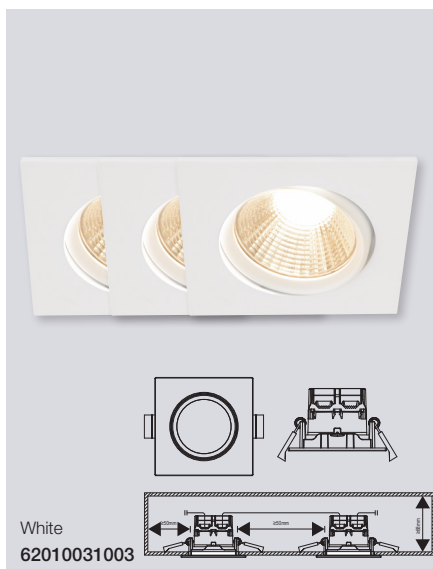

Apollo square IP23 2700K 1-Kit Dim Tilt Downlight

Masterbox Qty 10
Size H: 5,4 cm, Ø: 8,5 cm,
Mounting min. height: 6,8 cm
Material Metal/Plastic
IP Class IP23, Class 2
Light source Fixed LED, Incl. 4,8W LED,
Lumen 345, Kelvin 2700, Life hours 20.000, RA 80,
Beam angle 36°, Dimmable
Features Parallel connection possible, 5 year LED guarantee

Apollo square IP23 2700K 3-Kit Tilt Downlight

Masterbox Qty 10
Size H: 5,4 cm, Ø: 8,5 cm,
Mounting min. height: 6,8 cm
Material Metal/Plastic
IP Class IP23, Class 2
Light source Fixed LED, Incl. 3X4,8W LED,
Lumen 3X345, Kelvin 2700, Life hours 20.000, RA 80,
Beam angle 36°, Not dimmable
Features Parallel connection possible, 5 year LED guarantee

*Only for Benelux & France

*Only for Benelux & France