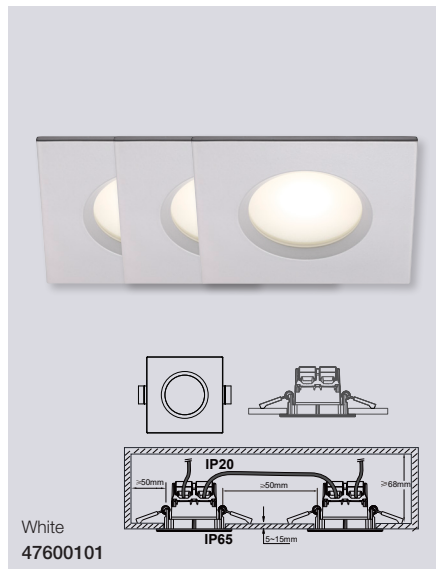

Clarkson 2700K 3-Kit Downlight

1. **Masterbox** Qty 3
   Size H: 5,4 cm, Ø: 8,5 cm, Mounting min. height: 6,8 cm
   Cut-out Ø: 7,2 cm
   Material Plastic/Metal
   IP Class IP65, Class 2
   Light source Fixed LED, Incl. 3X4,8W LED,
   Lumen 3X345, Kelvin 2700, Life hours 20.000, RA 80,
   Beam angle 100°, Not dimmable
   Features Parallel connection possible, Ideally suited for bathroom
   zone 1-2 IP65, Parallel connection possible,
   5 year LED guarantee

Clarkson 2700K 3-Kit Downlight

1. **Masterbox** Qty 3
   Size H: 5,4 cm, Ø: 8,5 cm, Mounting min. height: 6,8 cm
   Cut-out Ø: 7,2 cm
   Material Plastic/Metal
   IP Class IP65, Class 2
   Light source Fixed LED, Incl. 3X4,8W LED,
   Lumen 3X345, Kelvin 2700, Life hours 20.000, RA 80,
   Beam angle 100°, Not dimmable
   Features Parallel connection possible, Ideally suited for bathroom
   zone 1-2 IP65, Parallel connection possible,
   5 year LED guarantee