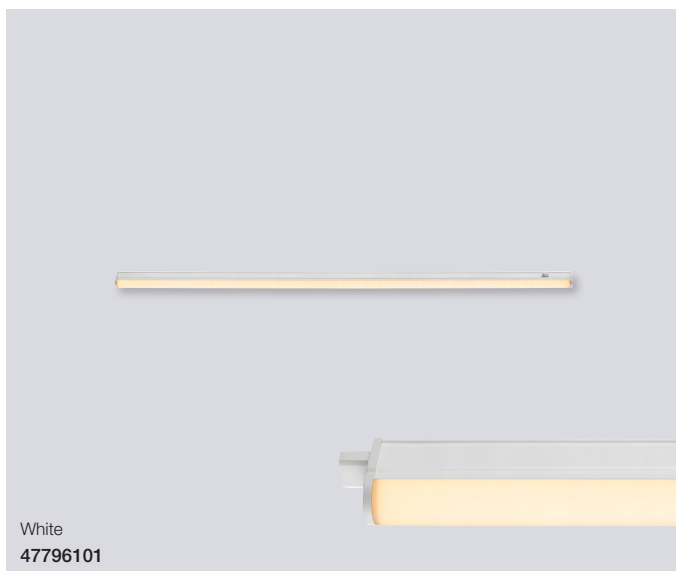

White
47806101

White
47796101

Renton 90 Under cabinet

Masterbox	Qty 6
Size	W: 2,4 cm, L: 91,2 cm, D: 3,4 cm
Material	Plastic
IP Class	IP20, Class 2
Light source	Fixed LED, Incl. 12W LED, Lumen 900, Kelvin 2700, Life hours 25.000, RA 80, Beam angle 130°, Not dimmable
Features	Parallel connection possible, Ideally suited for under cabinet lighting, Connection cable included, 5 year LED guarantee