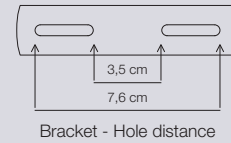

Grant Table

Masterbox	Qty 3
Size	H: 41 cm, Shade Ø: 14,5 cm, Base Ø: 20 cm
Material	Metal/Glass
IP Class	IP20, Class 2
Cable	Cable: Black/White 180 cm non replaceable Switch on cable
Light source	E14, Max. 40W, Excl. light source,
Features	Modern and glamour style, Mixed materials, metal and mouthblown glass

Grant Wall

Masterbox	Qty 3
Size	H: 16,4 cm, D: 20,7 cm, Shade Ø: 14,5 cm, Base mount: Ø10 cm
Material	Metal/Glass
IP Class	IP20, Class 2
Cable	Cable: Black/White 200 cm replaceable Switch on cable
Light source	E14, Max. 40W, Excl. light source,
Features	Modern and glamour style, Mixed materials, metal and mouthblown glass

NEW

Grant Pendant

Masterbox	Qty 3
Size	H: 29,23 cm, W: 14,5 cm, L: 69,3 cm
Canopy	Color: Black/Brass, Material: Metal Ø: 10 cm, H: 2,5 cm
Material	Metal/Glass
IP Class	IP20, Class 2
Light source	E14, Max. 25W, Excl. light source,
Features	Modern and glamour style, Mixed materials, metal and mouthblown glass Three glass domes that emits a soft light