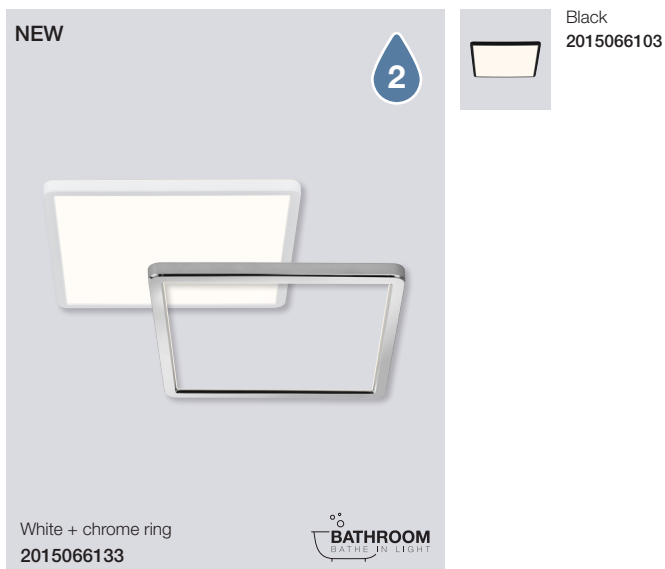

White + chrome ring
2015066133

Black
2015066103

Oja Square 29 IP54 3000/4000K Ceiling

Masterbox	Qty 3
Size	H: 2,3 cm, W: 29,4 cm, L: 29,4 cm, D: 2,3 cm
Material	Plastic/Plastic
IP Class	IP54, Class 2
Light source	Fixed LED, Incl. 14,5W LED, Lumen 1.600, Kelvin 3000/4000, Life hours 30.000, RA 80, Beam angle 120°, Not dimmable
Features	3-Step MOODMAKER 3000K/4000K+night light by switch, Night light on 20% with back light effect, Memory & reset function, 5 year LED guarantee