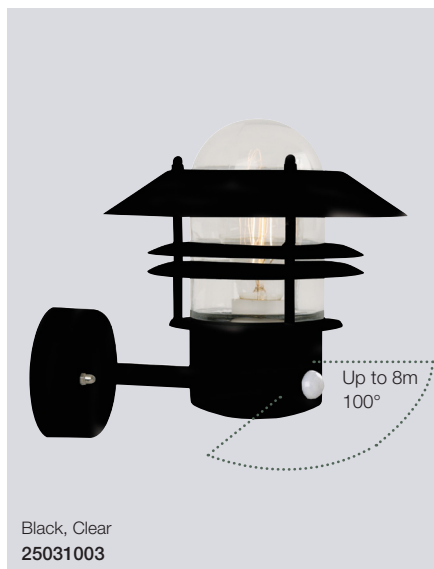

Galvanized, Clear
25011031

Stainless steel,
Clear
25011034

Black, Clear
25031003