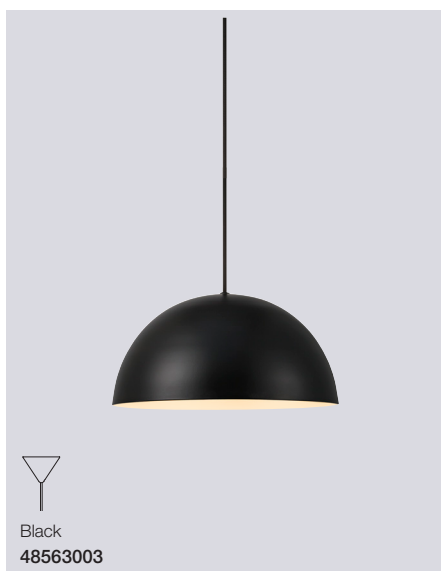

NEW

Brass
2010244035

Cera Floor

Masterbox	Qty 2
Size	H: 127 cm, Shade Ø: 36 cm, Pipe Ø: 1,9 cm, Base Ø: 24 cm
Material	Metal
IP Class	IP20, Class 2
Cable	Textile cable: Black 150 cm non replaceable Switch on cable
Light source	E27, Max. 60W, Excl. light source,
Features	Glamorous style, Brass adds coziness and warmth to the interior

Meet Miry

no. 2010733003 black / no. 2010733010 grey

Miry is a decorative series in metal with an element of white opal glass in the middle of the shade. The glass element protrudes both on the top and bottom of the shade, thus ensuring that the light is directed both upwards and downwards. The white opal glass covers the light source and contributes to a soft and comfortable light.

NEW

Black, Opal white
2010733003

Grey, Opal white
2010733010

Miry Pendant

Masterbox	Qty 2
Size	H: 27,5 cm, W: 50 cm, L: 50 cm, Shade Ø: 50 cm
Material	Metal/Glass
IP Class	IP20, Class 2
Cable	Textile cable: Black/White 200 cm non replaceable
Canopy	Color: Black/White, Material: Metal Ø: 12,5 cm, H: 2,5 cm
Light source	E27, Max. 40W, Excl. light source,
Features	Contemporary and simple style, Opal white mouthblown glass and matte metal, Large pendant that creates visual volume