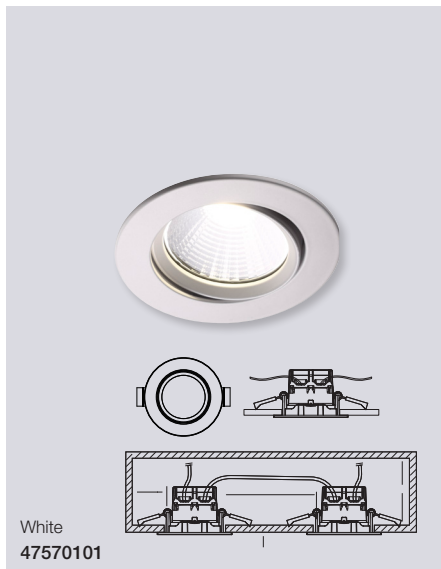

Fremont 2700K 1-Kit Downlight

Masterbox	Qty 3
Size	H: 5,4 cm, Ø: 8,5 cm, Mounting min. height: 6,8 cm Cut-out Ø: 7,2 cm, Tilt angle: 12°
Material	Plastic/Metal
IP Class	IP23, Class 2
Light source	Fixed LED, Incl. 5,5W LED, Lumen 345, Kelvin 2700, Life hours 20.000, RA 80, Beam angle 36°, Dimmable
Features	Stepless dimmable 0-100% by wall dimmer excl., Parallel connection possible, Parallel connection possible, 5 year LED guarantee