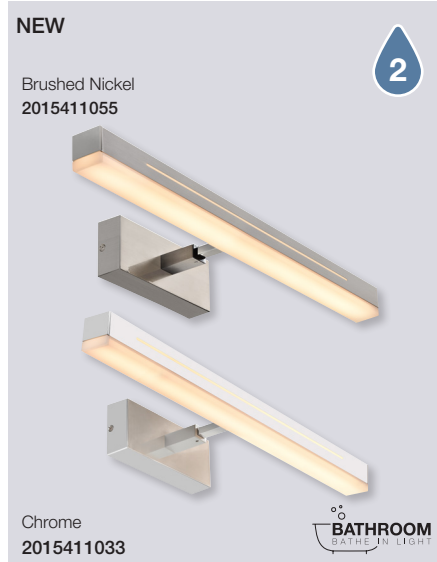

2nd Switch on 55% light (345lm)

3rd Switch on 35% light (230lm)

Memory & reset function

External connector driver included

Easy connect

Inter connectable

180

Otis 40 Wall