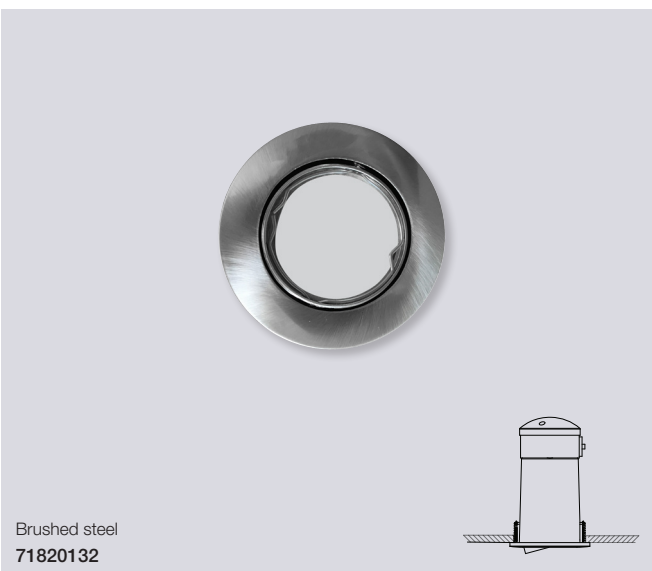

Birla DownLight

1. **Masterbox** Qty 6
2. **Size** H: 5,75 cm, Ø: 9,5 cm,
   Mounting min. height: 6 cm, Cut-out Ø: 7 cm
3. **Material** Plastic
4. **IP Class** IP44, Class 2
5. **Cable** Cable: White 20 cm replaceable
6. **Light source** Fixed LED, Incl. 6W LED,
   Lumen 600, Kelvin 3000, Candela 258, Life hours 30.000,
   RA 80, Beam angle 90°, Dimmable
7. **Features** Can be mounted directly into insulation, IP44 - In and outdoor
   use, Parallel connection possible, 5 year LED guarantee