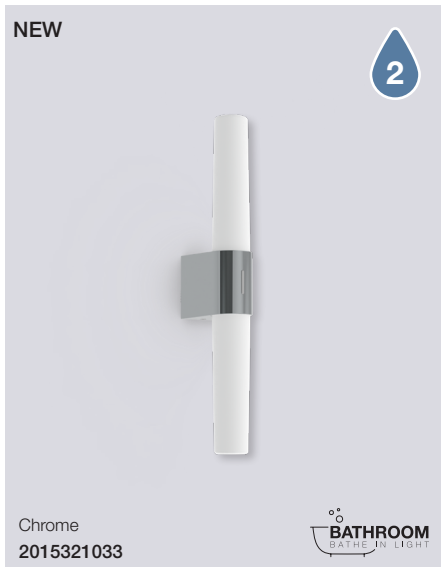

Helva Double Wall

Masterbox	Qty 3
Size	H: 10,5 cm, W: 5,7 cm, L: 42,5 cm, D: 10,5 cm
Material	Plastic/Plastic
IP Class	IP44, Class 2
Light source	Fixed LED, Incl. 9W LED, Lumen 900, Kelvin 3000/4000, Life hours 25.000, RA 90, Not dimmable
Features	2-Step MOODMAKER scene select 3000K/4000K+dim, Stepless touch dimmer memory, Cabinet bracket included, 5 year LED guarantee.

Helva Night Wall

Masterbox	Qty 3
Size	H: 10,5 cm, W: 5,7 cm, L: 26,9 cm, D: 10,5 cm
Material	Plastic/Plastic
IP Class	IP44, Class 2
Light source	Fixed LED, Incl. 6.5W LED, Lumen 600, Kelvin 3000, Life hours 25.000, RA 90, Not dimmable
Features	2-Step MOODMAKER touch full+night light memory, Night light 60lm, Touch switch, 5 year LED guarantee