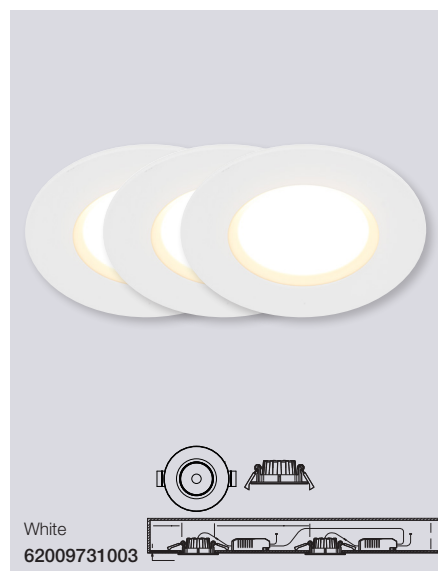

Apollo IP23 2700K 5-Kit Tilt Downlight

Masterbox	Qty 10
Size	H: 5,4 cm, Ø: 8,5 cm, Mounting min. height: 6,8 cm
Material	Metal/Plastic
IP Class	IP23, Class 2
Light source	Fixed LED, Incl. 5x4,8W LED, Lumen 345, Kelvin 2700, Life hours 20.000, RA 80, Beam angle 36°, Not dimmable
Features	Parallel connection possible, 5 year LED guarantee

*Only for Benelux & France

Apollo IP65 2700K 3-Kit Downlight

Masterbox	Qty 10
Size	H: 3,6 cm, Ø: 8,5 cm, Mounting min. height: 5,4 cm
Material	Metal/Plastic
IP Class	IP65, Class 2
Light source	Fixed LED, Incl. 3x4,8W LED, Lumen 3x345, Kelvin 2700, Life hours 20.000, RA 80, Beam angle 36°, Not dimmable
Features	Parallel connection possible, 5 year LED guarantee

*Only for Benelux & France