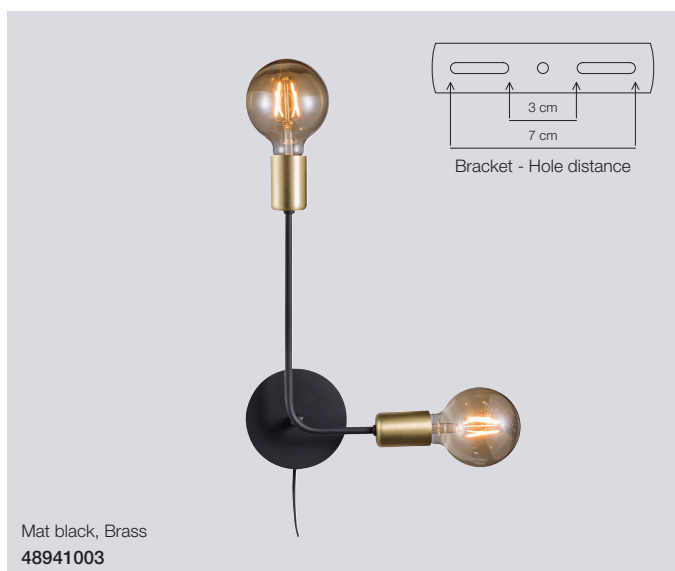

NEW

Grey
2010414010

Grey
2010414003

Pine Floor

Masterbox	Qty 3
Size	H: 133 cm, W: 37 cm, L: 18 cm, Shade Ø: 13,5 cm, Pipe Ø: 1,53 cm, Base Ø: 18 cm, Tilt angle: 90°
Material	Metal
IP Class	IP20, Class 2
Cable	Cable: Black 150 cm non replaceable Switch on fixture
Light source	GU10, Max. 15W, Excl. light source,
Features	Industrial style, Beautiful light effect with holes in the shade, Material mix with matt metal and brass details

Meet the Josefine's

no. 2010303003

no. 48933003

no. 48941003

no. 48955003

The innovative and playful design makes Josefine a decorative and modern series. The stringent tube contributes to an industrial look, which complements a rough and modern decor. In contrast to the industrial expression are the beautiful brass details and soft shapes, which result in an incredibly decorative series that balances minimalism and elegance in the finest possible manner. Furthermore, the Josefine series allows for personality in the use of decorative lights, illuminating the room in the finest manner imaginable.

Josefine Pendant

Masterbox	Qty 3
Size	H: 4,4 cm, W: 91 cm, L: 45 cm
Material	Metal
IP Class	IP20, Class 2
Cable	Cable: Black 200 cm non replaceable
Canopy	Color: Black, Material: Metal L: 30,2x9 cm, H: 2,8 cm
Light source	E27, Max. 60W, Excl. light source,
Features	Industrial style, Industrial expression with raw, masculine tubes, New interpretation of a traditional chandelier

Josefine Pendant

Masterbox	Qty 2
Size	H: 79 cm, W: 55 cm, L: 55 cm, Shade Ø: 4,2 cm, Pipe Ø: 1,9 cm
Material	Metal
IP Class	IP20, Class 2
Cable	Textile cable: Black 200 cm non replaceable
Canopy	Color: Black, Material: Metal Ø: 12 cm, H: 7 cm
Light source	E27, Max. 6X28W, Excl. light source,
Features	Industrial style, Industrial expression with raw, masculine tubes