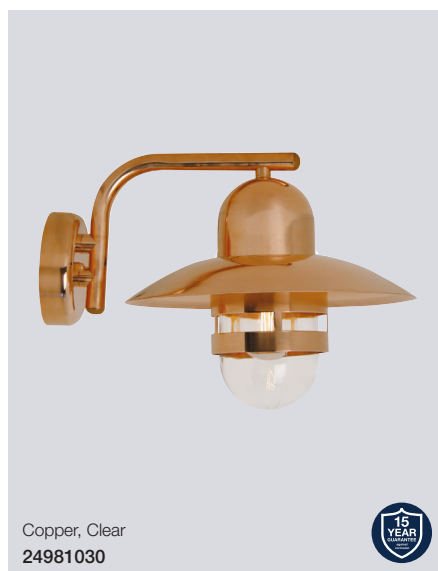

Copper, Clear
24981030

Phoenix Wall

Masterbox	Qty 2
Size	H: 22 cm, D: 42,5 cm, Shade Ø: 39 cm, Base mount: Ø 11,7 cm
Material	Copper/Plastic - Galvanized steel/Plastic
IP Class	IP54, Class 2
Light source	E27, Max. 16W,
Features	Huge 42,5 cm shade, Parallel connection possible, 15 year anti corrosion guarantee on Copper and Galvanized steel

Nibe Wall

Masterbox	Qty 6
Size	H: 24 cm, D: 34 cm, Shade Ø: 27,5 cm, Base mount: Ø 10,8 cm
Material	Copper/Glass - Galvanized steel/Glass
IP Class	IP54, Class 1
Light source	E27, Max. 60W, Excl. light source,
Features	Compact elegant design, Parallel connection possible, 15 year anti corrosion guarantee on Copper and Galvanized steel