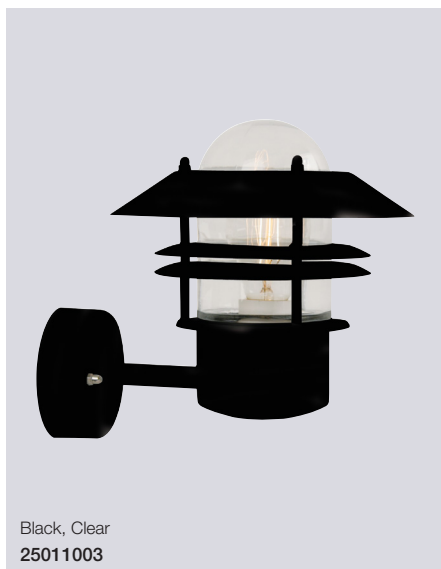

Black, Clear
25011003