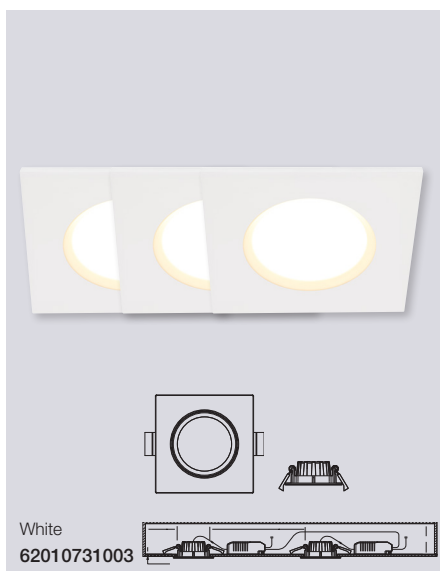

Apollo square IP65 2700K 3-Kit Downlight

Masterbox Qty 10
Size H: 3,6 cm, Ø: 8,5 cm,
Mounting min. height: 5,4 cm
Material Metal/Plastic
IP Class IP65, Class 2
Light source Fixed LED, Incl. 3X4,8W LED,
Lumen 3X345, Kelvin 2700, Life hours 20.000, RA 80,
Beam angle 36°, Not dimmable
Features Parallel connection possible, 5 year LED guarantee

Apollo square IP23 4000K 3-Kit Tilt Downlight

Masterbox Qty 10
Size H: 5,4 cm, Ø: 8,5 cm,
Mounting min. height: 6,8 cm
Material Metal/Plastic
IP Class IP23, Class 2
Light source Fixed LED, Incl. 3X4,8W LED,
Lumen 3X380, Kelvin 4000, Life hours 20.000, RA 80,
Beam angle 36°, Not dimmable
Features Parallel connection possible, 5 year LED guarantee

*Only for Benelux & France

*Only for Benelux & France