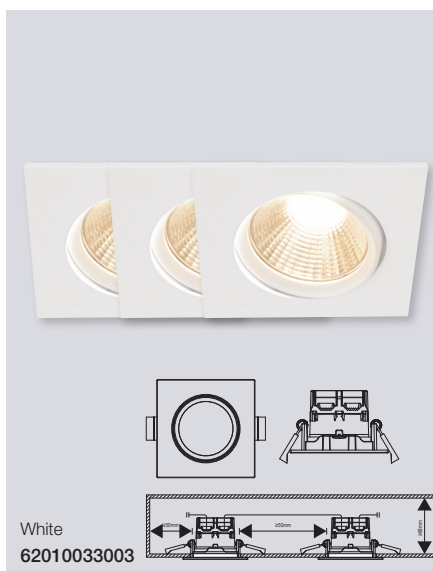

Apollo square IP65 2700K 3-Kit Downlight

Masterbox Qty 10
Size H: 3,6 cm, Ø: 8,5 cm,
Mounting min. height: 5,4 cm
Material Metal/Plastic
IP Class IP65, Class 2
Light source Fixed LED, Incl. 3X4,8W LED,
Lumen 3X345, Kelvin 2700, Life hours 20.000, RA 80,
Beam angle 36°, Not dimmable
Features Parallel connection possible, 5 year LED guarantee

Apollo square IP23 4000K 3-Kit Tilt Downlight

Masterbox Qty 10
Size H: 5,4 cm, Ø: 8,5 cm,
Mounting min. height: 6,8 cm
Material Metal/Plastic
IP Class IP23, Class 2
Light source Fixed LED, Incl. 3X4,8W LED,
Lumen 3X380, Kelvin 4000, Life hours 20.000, RA 80,
Beam angle 36°, Not dimmable
Features Parallel connection possible, 5 year LED guarantee

*Only for Benelux & France

*Only for Benelux & France