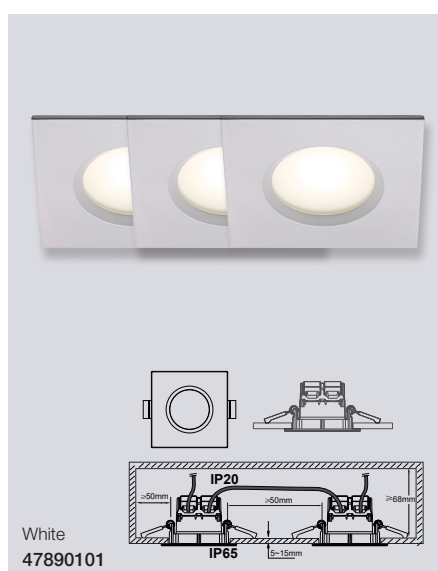

Clarkson Round IP65 3-Kit 4000K Downlight

1. **Masterbox** Qty 3
   Size H: 5,4 cm, Ø: 8,5 cm,
   Mounting min. height: 6,8 cm
   Cut-out Ø: 7,2 cm
   Material Plastic/Metal
   IP Class IP65, Class 2
   Light source Fixed LED, Incl. 3X4,8W LED,
   Lumen 3X380, Kelvin 4000, Life hours 20.000, RA 80,
   Beam angle 100°, Not dimmable
   Features Parallel connection possible, 5 year LED guarantee

Clarkson Square IP65 3-Kit 4000K Downlight

1. **Masterbox** Qty 3
   Size H: 5,4 cm, Ø: 8,5 cm,
   Mounting min. height: 6,8 cm
   Cut-out Ø: 7,2 cm
   Material Plastic/Metal
   IP Class IP65, Class 2
   Light source Fixed LED, Incl. 3X4,8W LED,
   Lumen 3X380, Kelvin 4000, Life hours 20.000, RA 80,
   Beam angle 100°, Not dimmable
   Features Parallel connection possible, 5 year LED guarantee

*Only for Benelux & France

*Only for Benelux & France