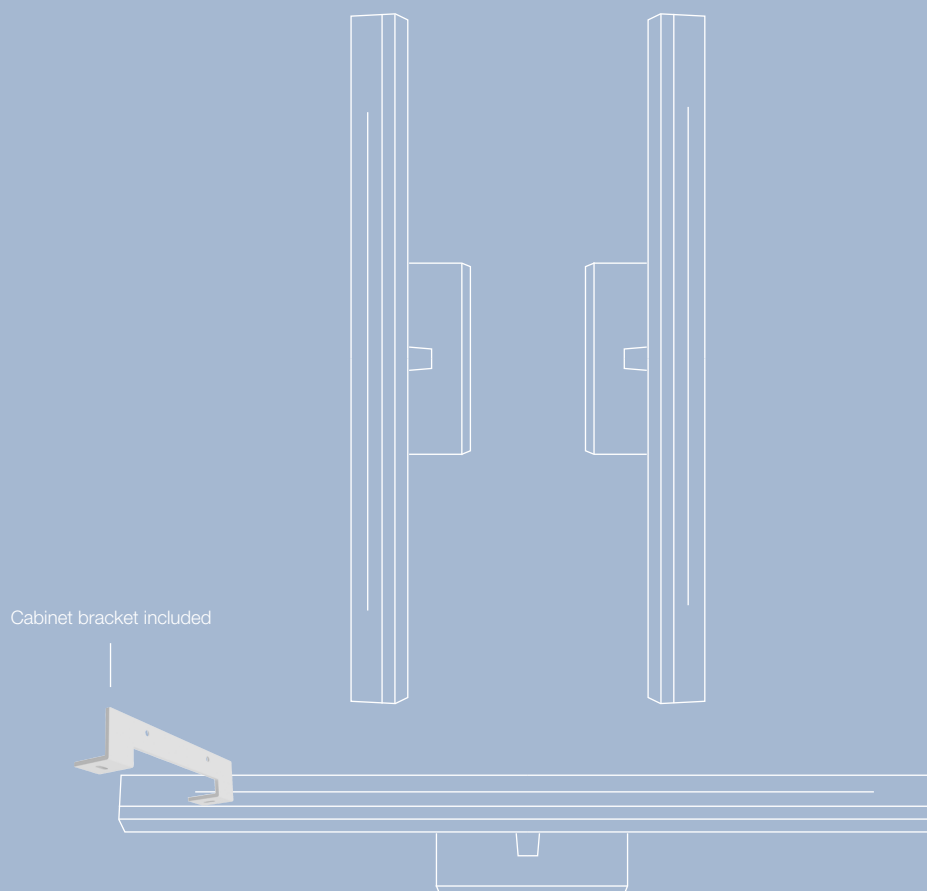

Otis

BATHE IN LIGHT

Otis 40 2015401001 white - Otis 40 2015401033 chrome - Otis 40 2015401055 brushed nickel
Otis 60 2015411001 white - Otis 60 2015411033 chrome - Otis 60 2015411055 brushed nickel

On/Off and night light operated by standard wall switch

2-Step MOODMAKER™ switch

1st Switch both Downlight and side/night light on 1300/1650lm

2nd Switch just the side/night light on 20/35lm

RA90 – Natural Light

Memory & reset function when the light is turned off/on 5 times

Rotating reflector and adjustable depth (telescopic)

Vertical and horizontal installation

Cabinet bracket included