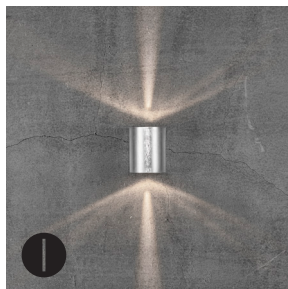

3 light effects included in 4970 and 4971