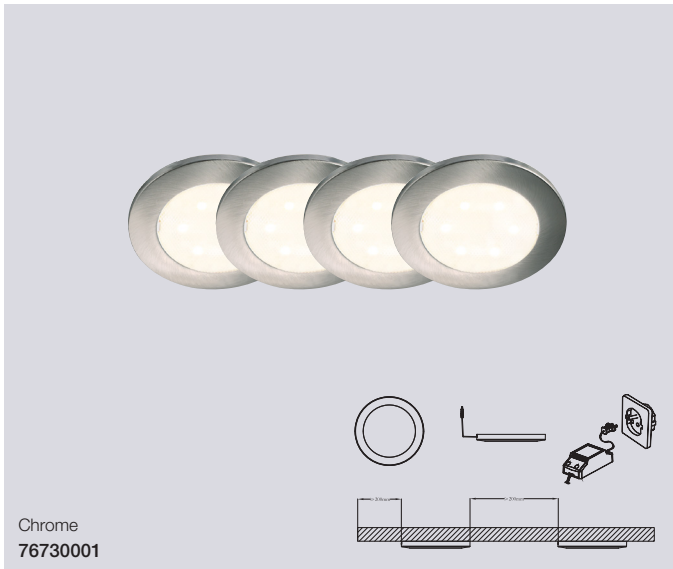

Lismore 4-kit 48W Under cabinet

Masterbox	Qty 3
Size	H: 0,8 cm, Ø: 6 cm
Material	Plastic
IP Class	IP20, Class 3
Cable	Cable: Black 150 cm Switch on cable
Light source	Fixed LED, Incl. 4X0.7W LED, Lumen 4X75, Kelvin 3000, Candela 16, Life hours 30.000, RA 80, Beam angle 120°, Not dimmable
Features	Ideally suited for under cabinet lighting, Cable 1,5m included, Inline on/off switch, Ultra flat design, 5 year LED guarantee