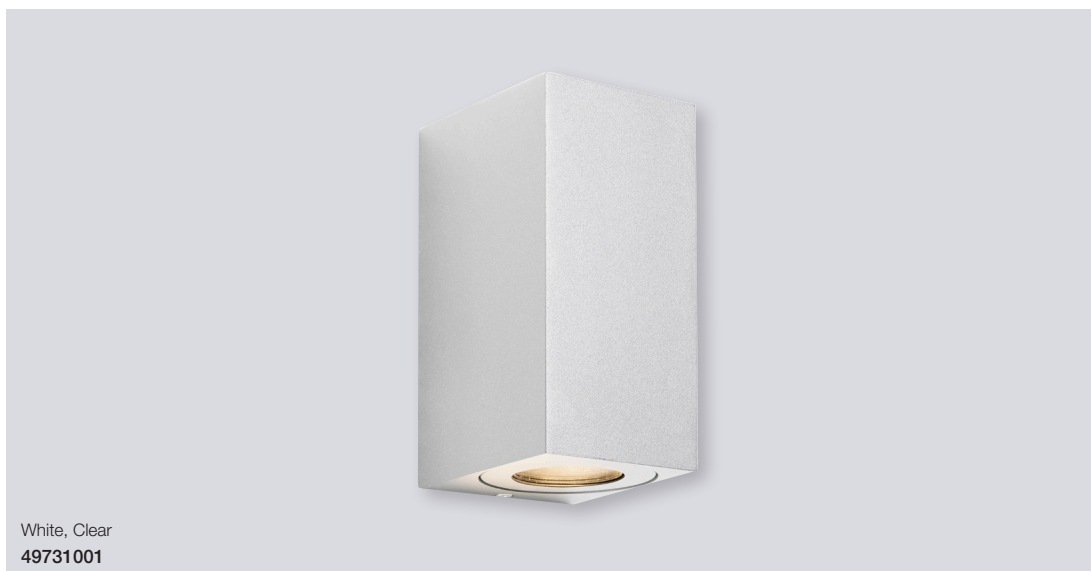

White, Clear
49731001

- Black, Clear
  49731003
- Grey, Clear
  49731010
- Galvanized, Clear
  49731031

Canto Maxi Kubi 2 wall by Bønnelycke mdd

- **Masterbox** Qty 3
- **Size** H: 17 cm, W: 8,7 cm, D: 10 cm
- **Material** Aluminium - Metal
- **IP Class** IP44, Class 1
- **Light source** GU10, Max. 2X28W, Excl. light source,
- **Features** Retrofit GU10 bulbs, Both up- and down-light, Parallel connection possible,
  15 year anti corrosion guarantee on Galvanized Steel