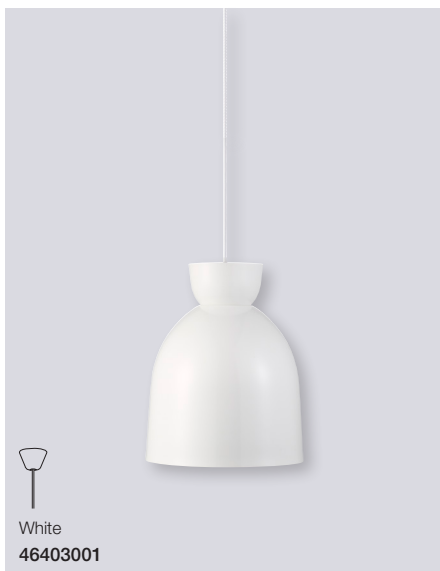

Black
46533003

White
46533001

Black -
Black inside
the shade
48443003

White
48443001

Ames Pendant

Masterbox	Qty 2
Size	Shade Ø: 30 cm, Shade H: 33 cm
Material	Metal
IP Class	IP20, Class 1
Cable	Cable: White/Black 300 cm non replaceable
Canopy	Color: White/Black, Material: Metal Ø: 12 cm, H: 2,5 cm
Light source	E27, Max. 40W, Excl. light source,
Features	Contemporary and simple style

William 20 Pendant

Masterbox	Qty 3
Size	Shade Ø: 20 cm, Shade H: 20 cm
Material	Metal
IP Class	IP20, Class 2
Cable	Cable: White/Black 200 cm non replaceable
Canopy	Color: White/Black, Material: Plastic Ø: 12,3 cm, H: 8,7 cm
Light source	E27, Max. 25W, Excl. light source,
Features	Industrial style