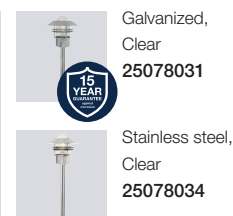

Galvanized,
Clear
25078031

Stainless steel,
Clear
25078034

Blokhuis Wall

Masterbox	Qty 3
Size	H: 23 cm, D: 25 cm, Shade Ø: 22 cm, Base mount: Ø 9,7 cm
Material	Galvanized steel/Glass
IP Class	IP54, Class 1
Light source	E27, Max. 60W, Excl. light source,
Features	Parallel connection possible, 15 year anti corrosion guarantee on Galvanized steel

Blokhuis Garden

Masterbox	Qty 3
Size	H: 92 cm, Shade Ø: 22 cm, Pipe Ø: 3,5 cm, Base Ø: 15 cm
Material	Copper/Glass - Galvanized steel/Glass - Stainless steel/Glass
IP Class	IP54, Class 2
Light source	E27, Max. 60W, Excl. light source,
Features	Parallel connection possible, 15 year anti corrosion guarantee on Copper and Galvanized steel Suitable for Base no. 22039931