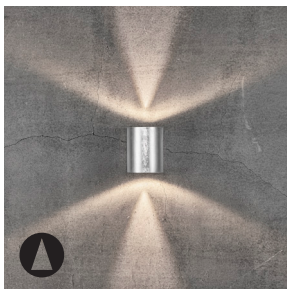

3 light effects included in 4970 and 4971