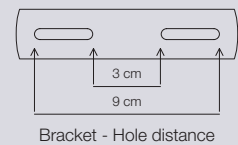

Grant Pendant

Masterbox	Qty 3
Size	H: 29,23 cm, W: 14,5 cm, L: 69,3 cm
Canopy	Color: Black/Brass, Material: Metal Ø: 10 cm, H: 2,5 cm
Material	Metal/Glass
IP Class	IP20, Class 2
Light source	E14, Max. 25W, Excl. light source,
Features	Modern and glamour style, Mixed materials, metal and mouthblown glass Three glass domes that emits a soft light