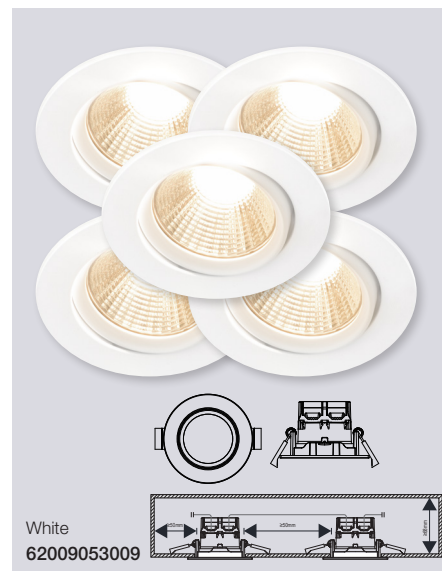

Apollo IP23 2700K 3-Kit Tilt Downlight

Masterbox	Qty 10
Size	H: 5,4 cm, Ø: 8,5 cm, Mounting min. height: 6,8 cm
Material	Metal/Plastic
IP Class	IP23, Class 2
Light source	Fixed LED, Incl. 3X4,8W LED, Lumen 3X345, Kelvin 2700, Life hours 20.000, RA 80, Beam angle 36°, Not dimmable
Features	Parallel connection possible, 5 year LED guarantee

*Only for Benelux & France