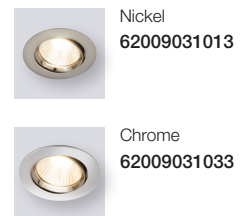

Apollo IP23 2700K 1-Kit Dim Tilt Downlight

Masterbox	Qty 10
Size	H: 5,4 cm, Ø: 8,5 cm, Mounting min. height: 6,8 cm
Material	Metal/Plastic
IP Class	IP23, Class 2
Light source	Fixed LED, Incl. 4,8W LED, Lumen 345, Kelvin 2700, Life hours 20.000, RA 80, Beam angle 36°, Dimmable
Features	Parallel connection possible, 5 year LED guarantee

*Only for Benelux & France

Apollo IP23 2700K 3-Kit Tilt Downlight

Masterbox	Qty 10
Size	H: 5,4 cm, Ø: 8,5 cm, Mounting min. height: 6,8 cm
Material	Metal/Plastic
IP Class	IP23, Class 2
Light source	Fixed LED, Incl. 3X4,8W LED, Lumen 3X345, Kelvin 2700, Life hours 20.000, RA 80, Beam angle 36°, Not dimmable
Features	Parallel connection possible, 5 year LED guarantee

*Only for Benelux & France

Apollo IP23 4000K 3-Kit Tilt Downlight

Masterbox	Qty 10
Size	H: 5,4 cm, Ø: 8,5 cm, Mounting min. height: 6,8 cm
Material	Metal/Plastic
IP Class	IP23, Class 2
Light source	Fixed LED, Incl. 3X4,8W LED, Lumen 3X380, Kelvin 4000, Life hours 20.000, RA 80, Beam angle 36°, Not dimmable
Features	Parallel connection possible, 5 year LED guarantee

*Only for Benelux & France

Apollo IP23 4000K 5-Kit Tilt Downlight

Masterbox	Qty 10
Size	H: 5,4 cm, Ø: 8,5 cm, Mounting min. height: 6,8 cm
Material	Metal/Plastic
IP Class	IP23, Class 2
Light source	Fixed LED, Incl. 5x4,8W LED, Lumen 380, Kelvin 4000, Life hours 20.000, RA 80, Beam angle 36°, Not dimmable
Features	Parallel connection possible, 5 year LED guarantee

*Only for Benelux & France