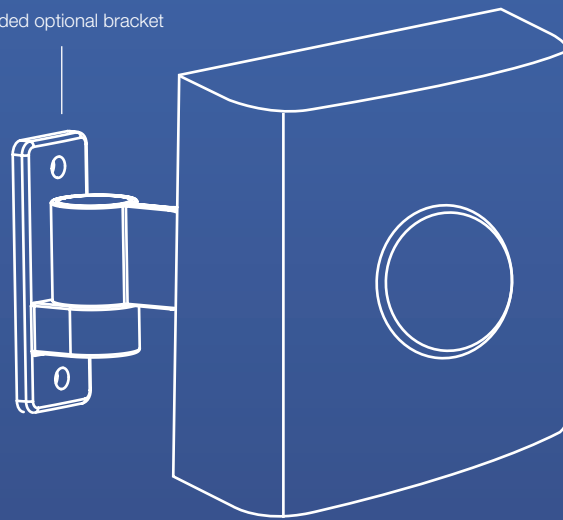

Smart Sensor

Included optional bracket

Smart Sensor 49091001 white - Smart Sensor 49091003 black

Smart Sensor is a wireless battery-operated lux and motion sensor with free mounting opportunities, as no cables to the sensor are required. The sensor operates via Bluetooth and is connected to the Nordlux Smart Light app, where you easily regulate the movement and darkness sensitivity of the sensor. Mount the sensor directly on the wall or with the enclosed bracket to determine the direction of the sensor. With the Nordlux Smart Light app you can easily determine, which Smart Light lamps or ordinary lamps with Nordlux Smart Light bulbs the sensor should control.