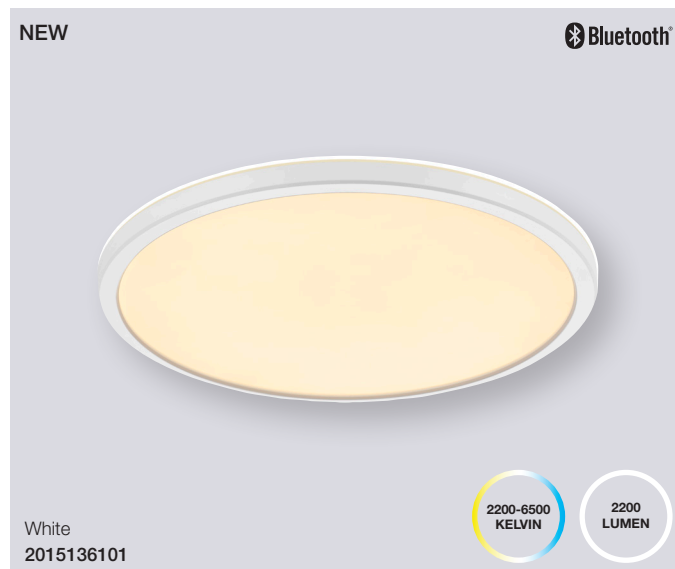

Oja 43 Smart Light Ceiling

Masterbox	Qty 3
Size	W: 42,4 cm, L: 42,4 cm, D: 2,3 cm, Ø: 42,4 cm
Material	Plastic/Metal
IP Class	IP20, Class 2
Light source	Fixed LED, Incl. 20W LED, Lumen 2.200, Kelvin 2700-6500, Life hours 25.000, RA 80, Beam angle 120°
Features	Ultra-slim ceiling panel light, Bluetooth connection to Nordlux Smart Light, Adjustable kelvin and lumen output, 5 year LED guarantee