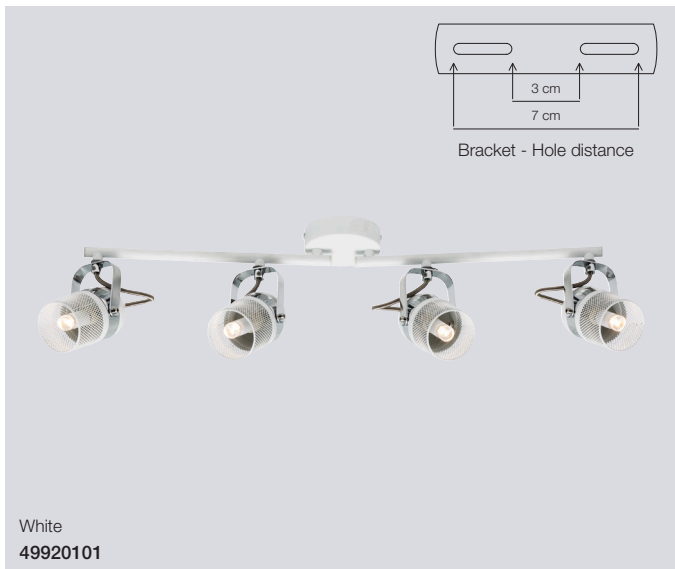

Please see our decorative bulbs from page 294

Agnes Wall

Masterbox Qty 6
Size H: 12 cm, W: 9 cm, D: 14 cm, Shade Ø: 5,8 cm, Base mount: Ø9 cm
 Tilt angle: 150°
Material Metal/Plastic
IP Class IP20, Class 2
Cable Cable: White 150 cm replaceable
 Switch on cable
Light source G9, Max. 35W, Excl. light source,
Features Industrial style

Agnes SpotLight

Masterbox Qty 3
Size L: 30 cm, D: 14,5 cm, Shade Ø: 5,8 cm, Base mount: Ø9 cm
 Tilt angle: 150°
Material Metal/Plastic
IP Class IP20, Class 2
Light source G9, Max. 2X35W, Excl. light source,
Features Industrial style

Agnes SpotLight

Masterbox Qty 3
Size L: 45 cm, D: 14,5 cm, Shade Ø: 5,8 cm, Base mount: Ø9 cm
 Tilt angle: 150°
Material Metal/Plastic
IP Class IP20, Class 2
Light source G9, Max. 3X35W, Excl. light source,
Features Industrial style

Agnes SpotLight

Masterbox Qty 3
Size D: 12 cm, Shade Ø: 5,8 cm, Base mount: Ø18 cm
 Tilt angle: 150°
Material Metal/Plastic
IP Class IP20, Class 2
Light source G9, Max. 3X35W, Excl. light source,
Features Industrial style