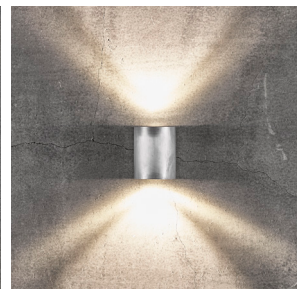

3 light effects included in 4970 and 4971