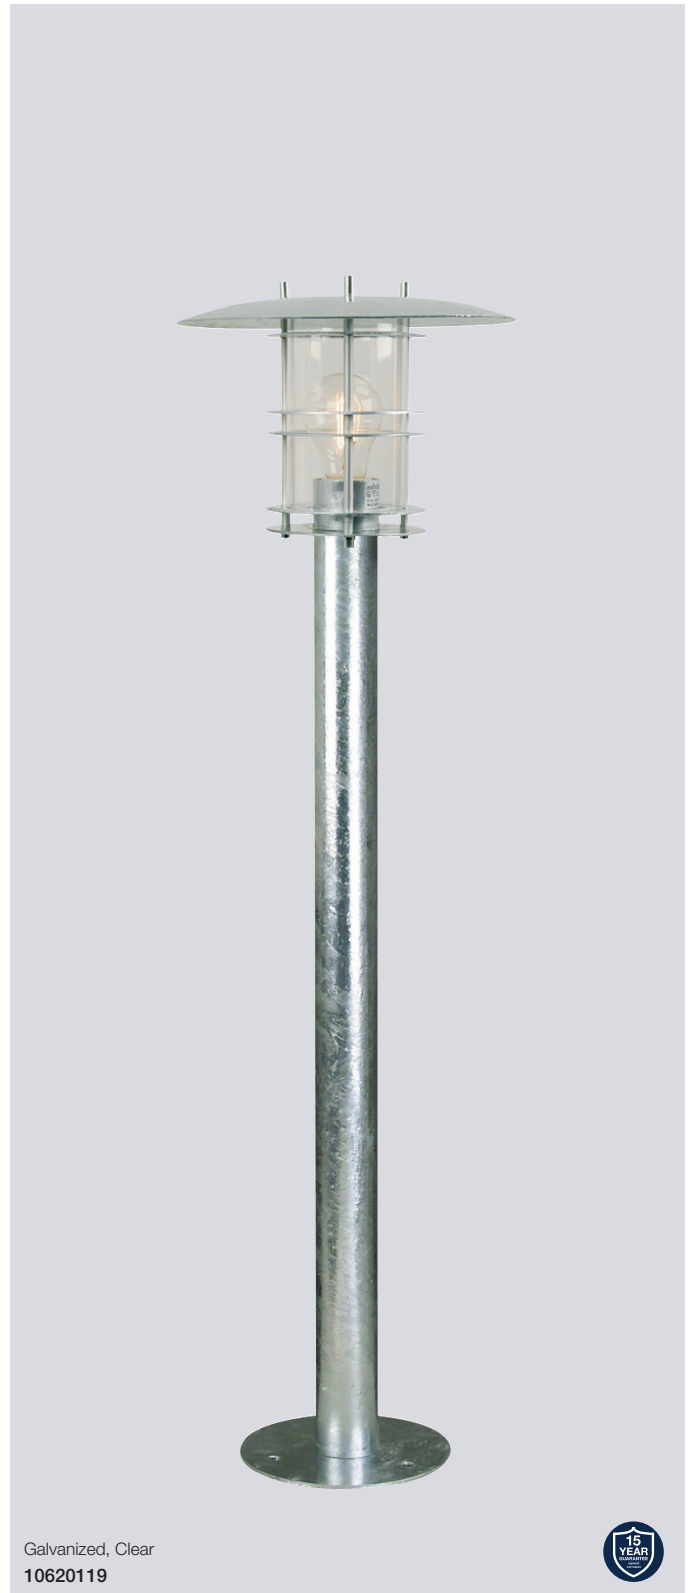

Fredensborg Garden by Horn

Masterbox	Qty 3
Size	H: 87 cm, Shade Ø: 24 cm, Pipe Ø: 5 cm, Base Ø: 15 cm
Material	Galvanized steel/Plastic
IP Class	IP54, Class 2
Light source	E27, Max. 60W, Excl. light source,
Features	Parallel connection possible, 15 year anti corrosion guarantee on Galvanized steel Suitable for Base no. 22039931