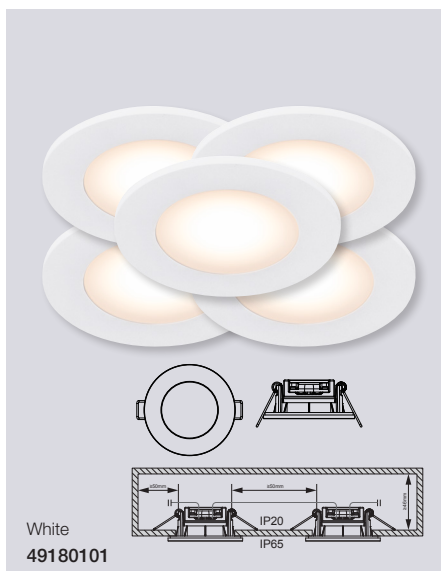

White
49180101

Leonis 2700K IP65 5-Kit Downlight

- **Masterbox** Qty 3
- **Size** H: 3,6 cm, Ø: 8,5 cm, Mounting min. height: 4,6 cm
  Cut-out Ø: 6,8 cm
- **Material** Plastic
- **IP Class** IP65, Class 2
- **Light source** Fixed LED, Incl. 5x4,5W LED,
  Lumen 345, Kelvin 2700, Life hours 20.000, RA 80,
  Beam angle 110°, Not dimmable
- **Features** Parallel connection possible, Ideally suited for bathroom
  zone 1-2 IP65, Parallel connection possible,
  5 year LED guarantee