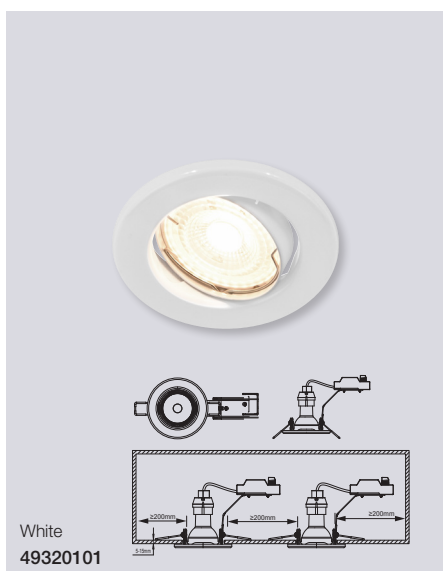

White
49320101

Canis 2700K 1-Kit Dim Tilt Downlight

- **Masterbox** Qty 3
- **Size** H: 11 cm, Ø: 8,5 cm, Mounting min. height: 11,5 cm
  Cut-out Ø: 6,5 cm, Tilt angle: 30°
- **Material** Metal
- **IP Class** IP20, Class 2
- **Light source** GU10, Max. 50W, Incl. 4,9W LED,
  Lumen 345, Kelvin 2700, Life hours 15.000, RA 80,
  Beam angle 36°, Dimmable
  Light source energy class A+
- **Features** Stepless dimmable 0-100% by wall dimmer excl.