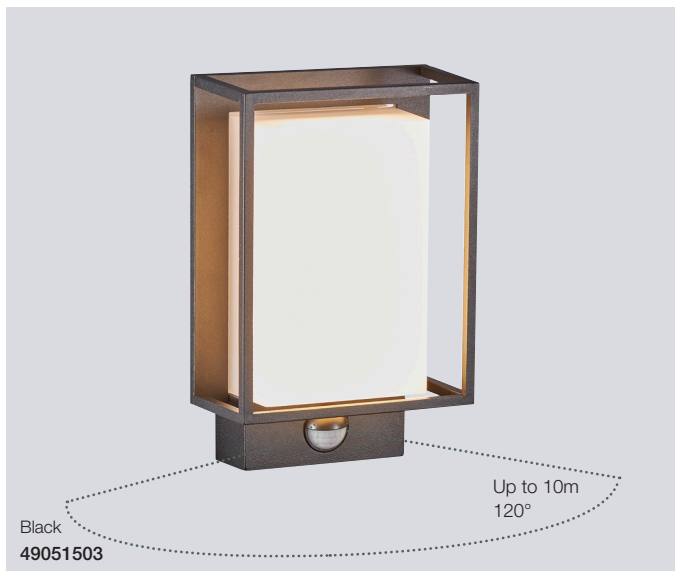

Nestor sensor Wall

- **Masterbox** Qty 3
- **Size** H: 22,1 cm, W: 14,7 cm, D: 8,7 cm
- **Material** Aluminium/Plastic
- **IP Class** IP44, Class 1
- **Light source** Fixed LED, Incl. 8W LED, Lumen 550, Kelvin 2700, Life hours 25.000, RA 80, Beam angle 120°, Not dimmable
- **Features** Build-in daylight and motion sensor, Parallel connection possible, 5 year LED guarantee

Nestor Wall

- **Masterbox** Qty 3
- **Size** H: 22,1 cm, W: 14,7 cm, D: 8,7 cm
- **Material** Aluminium/Plastic
- **IP Class** IP44, Class 1
- **Light source** Fixed LED, Incl. 8W LED, Lumen 550, Kelvin 2700, Life hours 25.000, RA 80, Beam angle 120°, Not dimmable
- **Features** Parallel connection possible, 5 year LED guarantee