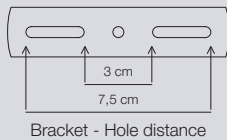

Adrian 16 Pendant

Masterbox	Qty 6
Size	Shade Ø: 16 cm, Shade H: 22 cm, Tilt angle: 180°
Material	Metal/Plastic
IP Class	IP20, Class 2
Cable	Textile cable: Black/White/Black 200 cm non replaceable
Canopy	Color: Black/Grey, Material: Metal Ø: 12 cm, H: 7 cm
Light source	E27, Max. 25W, Excl. light source,
Features	Industrial style, Tilttable shade

Adrian 25 Pendant

Masterbox	Qty 3
Size	Shade Ø: 25 cm, Shade H: 28 cm, Tilt angle: 180°
Material	Metal/Plastic
IP Class	IP20, Class 2
Cable	Textile cable: Black/White/Black 200 cm non replaceable
Canopy	Color: Black/Grey, Material: Metal Ø: 12 cm, H: 7 cm
Light source	E27, Max. 25W, Excl. light source,
Features	Industrial style, Tilttable shade

Adrian Wall

Masterbox	Qty 3
Size	H: 22 cm, D: 17 cm, Shade Ø: 12,5 cm, Base mount: Ø10 cm Tilt angle: 180°
Material	Metal/Plastic
IP Class	IP20, Class 2
Cable	Textile cable: Black/White/Black 150 cm replaceable Switch on cable
Light source	E27, Max. 25W, Excl. light source,
Features	Industrial style, Adjustable head

Adrian Table

Masterbox	Qty 3
Size	H: 47 cm, Shade Ø: 12,5 cm, Pipe Ø: 1,5 cm, Base Ø: 16 cm, Tilt angle: 180°
Material	Metal/Plastic
IP Class	IP20, Class 2
Cable	Textile cable: Black/White/Black 150 cm non replaceable Switch on cable
Light source	E27, Max. 25W, Excl. light source,
Features	Industrial style, Adjustable head