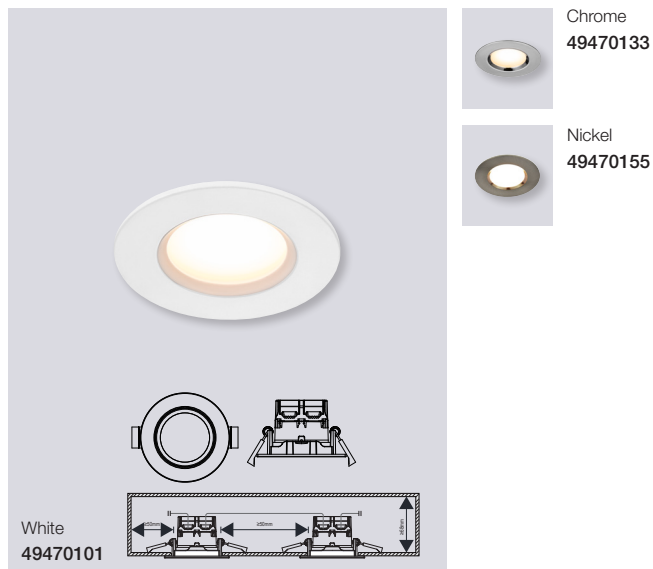

*Dorado is also available as Smart Light, see page 327

Dorado 4000K 1-Kit Dim Downlight

Masterbox	Qty 3
Size	H: 3,6 cm, Ø: 8,5 cm, Mounting min. height: 4,6 cm Cut-out Ø: 7,2 cm
Material	Plastic/Metal
IP Class	IP65, Class 2
Light source	Fixed LED, Incl. 5,5W LED, Lumen 380, Kelvin 4000, Life hours 20.000, RA 80, Beam angle 100°, Dimmable
Features	Parallel connection possible, 5 year LED guarantee

*Only for Benelux & France