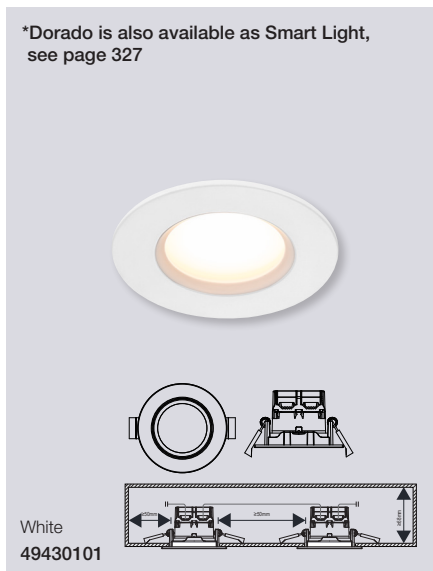

White
49430101

Dorado 2700K 1-Kit Dim Downlight

- **Masterbox** Qty 3
- **Size** H: 3,6 cm, Ø: 8,5 cm, Mounting min. height: 4,6 cm
  Cut-out Ø: 7,2 cm
- **Material** Plastic/Metal
- **IP Class** IP65, Class 2
- **Light source** Fixed LED, Incl. 5,5W LED, Lumen 345, Kelvin 2700, Life hours 20.000, RA 80, Beam angle 100°, Dimmable
- **Features** Stepless dimmable 0-100% by wall dimmer excl., Ideally suited for bathroom zone 1-2 IP65, Parallel connection possible, 5 year LED guarantee