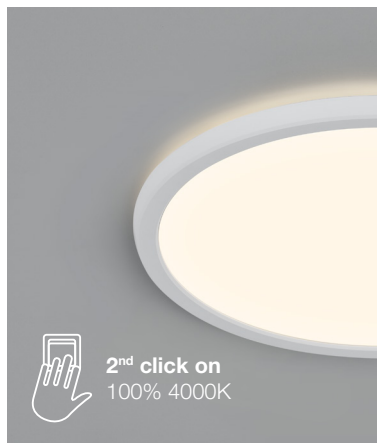

Memory & reset function when the light is tuned off/on 5 times

Easy twist lock connection & easy installation by 1 person

White version with detachable brushed nickel ring, 2 colors in one product

OJA is also available as Smart Light, see page 327