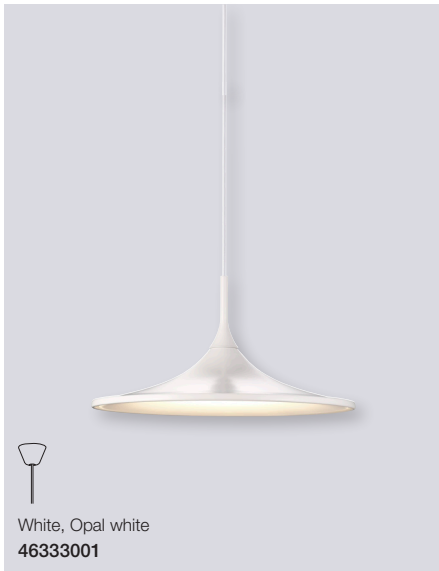

Skip 35 Pendant

Masterbox	Qty 3
Size	Shade Ø: 35 cm, Shade H: 17,3 cm
Material	Metal/Acrylic
IP Class	IP20, Class 2
Cable	Textile cable: White/Black 300 cm non replaceable
Canopy	Color: White/Black, Material: Plastic Ø: 11,8 cm, H: 7,35 cm
Light source	Fixed LED, Incl. 14W LED, Lumen 1.230, Kelvin 3000, Life hours 30.000, RA 80, Beam angle 120°, Dimmable
Features	Minimalistic design, 5 year LED guarantee

Skip 57 Pendant

Masterbox	Qty 1
Size	Shade Ø: 57,8 cm, Shade H: 20 cm
Material	Metal/Acrylic
IP Class	IP20, Class 2
Cable	Textile cable: White/Black 300 cm non replaceable
Canopy	Color: White/Black, Material: Plastic Ø: 11,8 cm, H: 7,35 cm
Light source	Fixed LED, Incl. 14W LED, Lumen 1.230, Kelvin 3000, Life hours 30.000, RA 80, Beam angle 120°, Dimmable
Features	Minimalistic design, 5 year LED guarantee

Emma 18 Pendant

Masterbox	Qty 3
Size	Shade Ø: 18 cm, Shade H: 23 cm
Material	Metal/Glass
IP Class	IP20, Class 2
Cable	Cable: White/Black 200 cm non replaceable
Canopy	Color: White/Black, Material: Metal Ø: 12,3 cm, H: 8,7 cm
Light source	GU10, Max. 10W, Excl. light source,

Emma 25 Pendant

Masterbox	Qty 3
Size	Shade Ø: 25 cm, Shade H: 23 cm
Material	Metal/Glass
IP Class	IP20, Class 2
Cable	Cable: White/Black 200 cm non replaceable
Canopy	Color: White/Black, Material: Metal Ø: 12,3 cm, H: 8,7 cm
Light source	GU10, Max. 10W, Excl. light source,