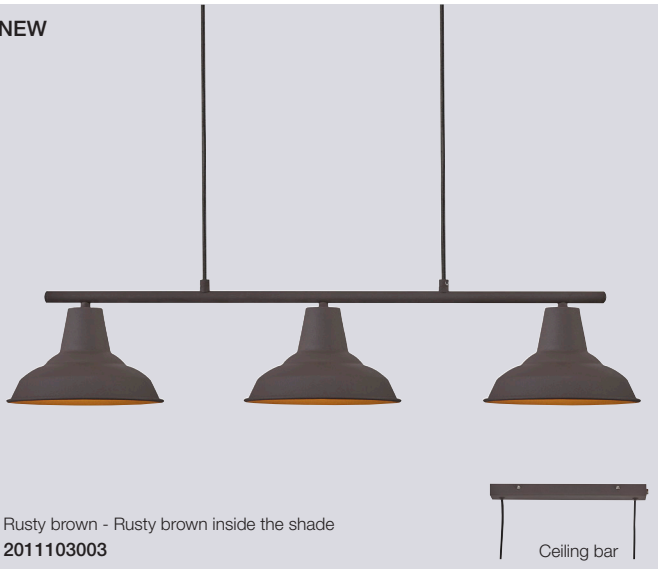

NEW

Rusty brown - Rusty brown inside the shade
2011103003

Rusty brown - Rusty brown inside the shade
48473009

Andy Pendant

Masterbox	Qty 2
Size	H: 16,8 cm, W: 20 cm, L: 80 cm, Shade Ø: 20 cm
Material	Metal
IP Class	IP20, Class 2
Cable	Textile cable: Black 200 cm non replaceable
Canopy	Color: Rusty, Material: Metal Ø: 35x9 cm, H: 2,5 cm
Light source	E27, Max. 40W, Excl. light source,
Features	Industrial style, Rust colour and rough surface, Three lamp heads that emits a good practical light