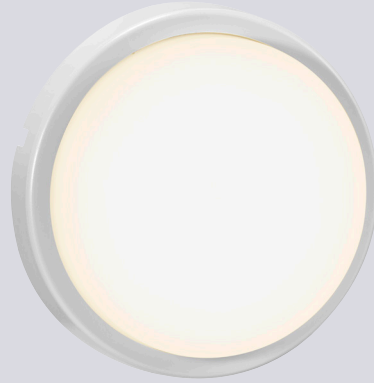

NEW

White, Opal white
2019161001

NEW

White, Opal white
2019171001

Cuba Energy Wall

- Masterbox** Qty 3
- Size** H: 17,5 cm, W: 4,3 cm, Ø: 17,5 cm, Shade Ø: 16,3 cm
- Material** Plastic/Plastic
- IP Class** IP54, Class 2
- Light source** Fixed LED, Incl. 11W LED, Lumen 700, Kelvin 3000, Life hours 30.000, RA 80, Beam angle 121.30°, Not dimmable
- Features** Surprisingly low price, Designed for both ceiling and wall mounting, 5 year LED guarantee