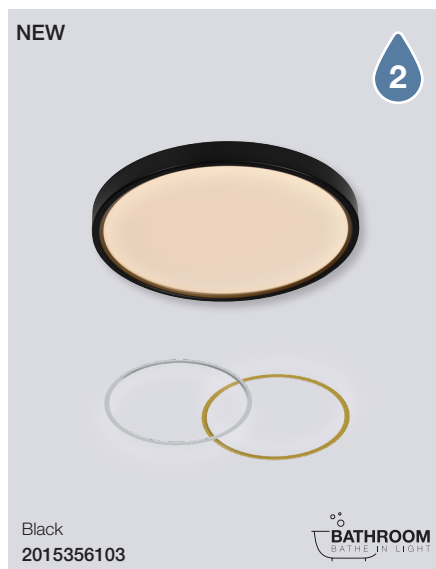

Helva Double Basic Wall

Masterbox	Qty 3
Size	H: 10,5 cm, W: 5,7 cm, L: 42,5 cm, D: 10,5 cm
Material	Plastic/Plastic
IP Class	IP44, Class 2
Light source	Fixed LED, Incl. 9W LED, Lumen 900, Kelvin 3000, Life hours 25.000, RA 90, Not dimmable
Features	ON/OFF switch, Cabinet bracket included, Vertical/horizontal installation possible, 5 year LED guarantee

Noxy Ceiling

Masterbox	Qty 3
Size	H: 5,1 cm, W: 35 cm, L: 35 cm, D: 5,1 cm
Material	Plastic/Aluminium
IP Class	IP44, Class 2
Light source	Fixed LED, Incl. 15W LED, Lumen 1.650, Kelvin 3000-4000, Life hours 25.000, RA 90, Not dimmable
Features	3-Step MOODMAKER 3000K/4000K+night light by switch, Back Night Light Function 100lm memory, 2 Detachable rings included, 5 year LED guarantee