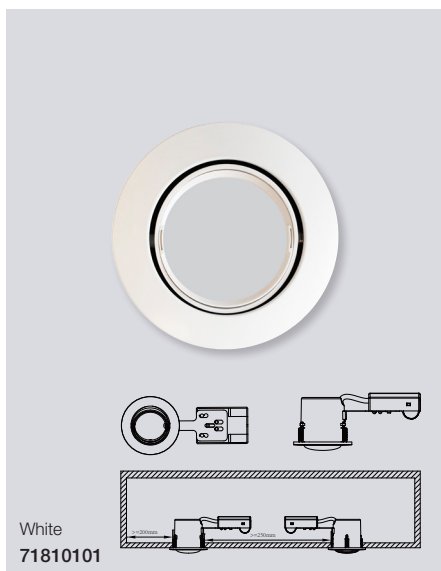

Mixit Pro DownLight

- **Masterbox** Qty 3
- **Size** H: 7,2 cm, Ø: 8,5 cm,
  Mounting min. height: 6,5 cm
  Cut-out Ø: 7,6 cm, Tilt angle: 30°
- **Material** Plastic/Metal
- **IP Class** IP23, Class 2
- **Light source** GU10, Max. 8W LED, Excl. light source,
- **Features** Ideally suited for combination with NORDLUX SMART,
  Can be mounted directly into insulation,
  Parallel connection possible