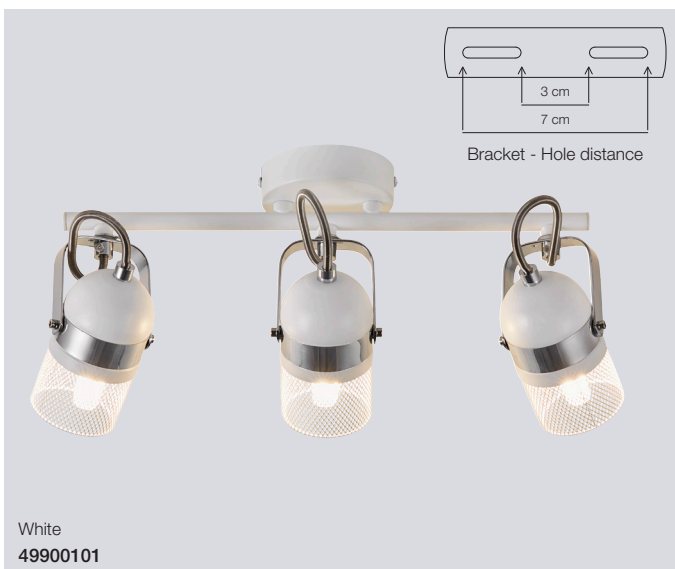

Please see our decorative bulbs from page 294

Agnes Wall

Masterbox Qty 6
Size H: 12 cm, W: 9 cm, D: 14 cm, Shade Ø: 5,8 cm, Base mount: Ø9 cm
 Tilt angle: 150°
Material Metal/Plastic
IP Class IP20, Class 2
Cable Cable: White 150 cm replaceable
 Switch on cable
Light source G9, Max. 35W, Excl. light source,
Features Industrial style

Agnes SpotLight

Masterbox Qty 3
Size L: 30 cm, D: 14,5 cm, Shade Ø: 5,8 cm, Base mount: Ø9 cm
 Tilt angle: 150°
Material Metal/Plastic
IP Class IP20, Class 2
Light source G9, Max. 2X35W, Excl. light source,
Features Industrial style

Agnes SpotLight

Masterbox Qty 3
Size L: 45 cm, D: 14,5 cm, Shade Ø: 5,8 cm, Base mount: Ø9 cm
 Tilt angle: 150°
Material Metal/Plastic
IP Class IP20, Class 2
Light source G9, Max. 3X35W, Excl. light source,
Features Industrial style