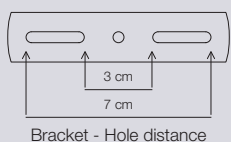

NEW

Grey
2010405010

Black
2010405003

Pine Wall

Masterbox	Qty 3
Size	H: 13,5 cm, W: 19,5 cm, L: 13,5 cm, Shade Ø: 13,5 cm, Tilt angle: 90°
Material	Metal
IP Class	IP20, Class 2
Cable	Cable: Black 150 cm replaceable Switch on fixture
Light source	GU10, Max. 15W, Excl. light source,
Features	Industrial style, Beautiful light effect with holes in the shade, Material mix with matt metal and brass details

Pine Table

Masterbox	Qty 3
Size	H: 47 cm, W: 15 cm, L: 21 cm, Shade Ø: 13,5 cm, Pipe Ø: 1,53 cm, Base Ø: 15 cm, Tilt angle: 90°
Material	Metal
IP Class	IP20, Class 2
Cable	Cable: Black 150 cm non replaceable Switch on fixture
Light source	GU10, Max. 15W, Excl. light source,
Features	Industrial style, Beautiful light effect with holes in the shade, Material mix with matt metal and brass details