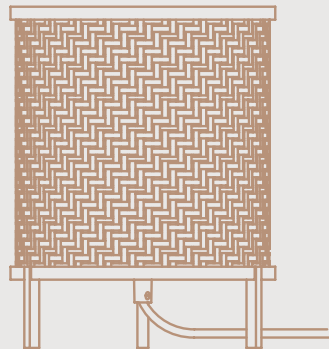

no. 2011135015

The Trinidad series is made of the beautiful and natural bamboo material, which brings the nature into the interior in the finest way. The braided pattern of bamboo is handmade and provides a decorative light pattern in the room as the light shines through the braided bamboo beams, thus creating a warm and cozy atmosphere.