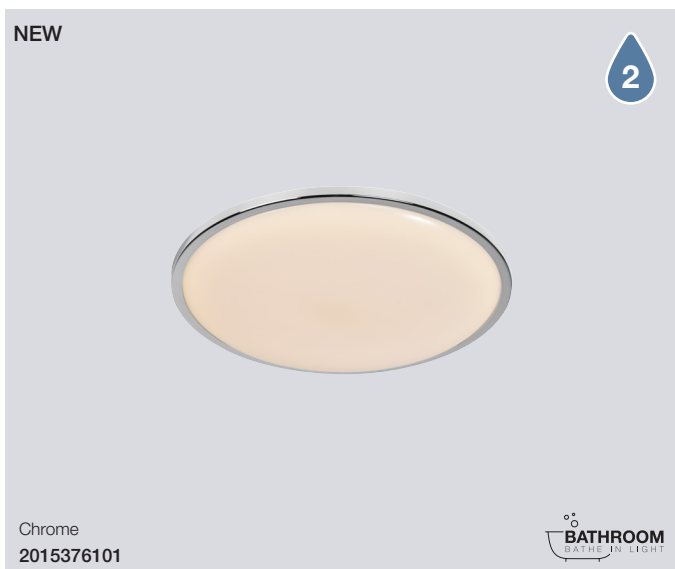

Chrome
2015376101

Theros Ceiling

Masterbox	Qty 3
Size	H: 4,8 cm, W: 35 cm, L: 35 cm, D: 4,8 cm
Material	Plastic/Aluminium
IP Class	IP44, Class 2
Light source	Fixed LED, Incl. 15W LED, Lumen 1.650, Kelvin 3000/4000, Life hours 25.000, RA 90, Not dimmable
Features	3-Step MOODMAKER 3000K/4000K+night light by switch, Back Night Light Function 100lm memory, Easy Twist installation, 5 year LED guarantee