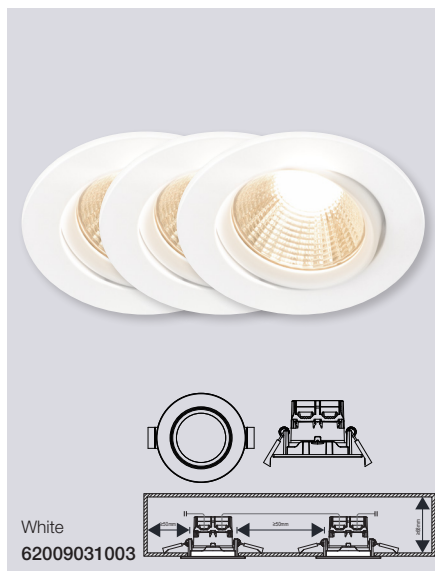

Apollo IP23 2700K 1-Kit Dim Tilt Downlight

Masterbox	Qty 10
Size	H: 5,4 cm, Ø: 8,5 cm, Mounting min. height: 6,8 cm
Material	Metal/Plastic
IP Class	IP23, Class 2
Light source	Fixed LED, Incl. 4,8W LED, Lumen 345, Kelvin 2700, Life hours 20.000, RA 80, Beam angle 36°, Dimmable
Features	Parallel connection possible, 5 year LED guarantee

*Only for Benelux & France

Apollo IP23 2700K 3-Kit Tilt Downlight

Masterbox	Qty 10
Size	H: 5,4 cm, Ø: 8,5 cm, Mounting min. height: 6,8 cm
Material	Metal/Plastic
IP Class	IP23, Class 2
Light source	Fixed LED, Incl. 3X4,8W LED, Lumen 3X345, Kelvin 2700, Life hours 20.000, RA 80, Beam angle 36°, Not dimmable
Features	Parallel connection possible, 5 year LED guarantee

*Only for Benelux & France

Apollo IP23 4000K 3-Kit Tilt Downlight

Masterbox	Qty 10
Size	H: 5,4 cm, Ø: 8,5 cm, Mounting min. height: 6,8 cm
Material	Metal/Plastic
IP Class	IP23, Class 2
Light source	Fixed LED, Incl. 3X4,8W LED, Lumen 3X380, Kelvin 4000, Life hours 20.000, RA 80, Beam angle 36°, Not dimmable
Features	Parallel connection possible, 5 year LED guarantee

*Only for Benelux & France

Apollo IP23 4000K 5-Kit Tilt Downlight

Masterbox	Qty 10
Size	H: 5,4 cm, Ø: 8,5 cm, Mounting min. height: 6,8 cm
Material	Metal/Plastic
IP Class	IP23, Class 2
Light source	Fixed LED, Incl. 5x4,8W LED, Lumen 380, Kelvin 4000, Life hours 20.000, RA 80, Beam angle 36°, Not dimmable
Features	Parallel connection possible, 5 year LED guarantee

*Only for Benelux & France