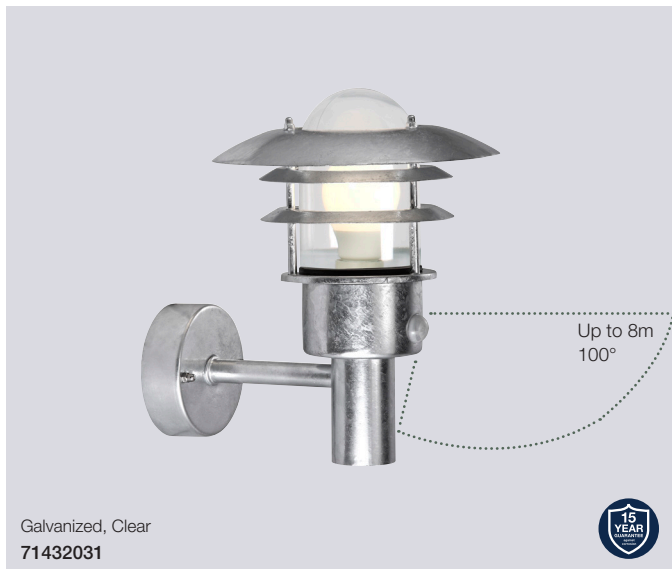

Lønstrup 22 Wall

Masterbox Qty 3
Size H: 26,5 cm, D: 26,5 cm, Shade Ø: 22 cm, Pipe Ø: 1,9 cm, Base mount: Ø 9,4 cm
Material Galvanized steel/Glass
IP Class IP44, Class 1
Light source E27, Max. 60W, Excl. light source,
Features Parallel connection possible,
15 year anti corrosion guarantee on Galvanized steel

Lønstrup 22 Sensor Wall

Masterbox Qty 3
Size H: 26,5 cm, D: 26,5 cm, Shade Ø: 22 cm, Pipe Ø: 1,9 cm, Base mount: Ø 9,4 cm
Material Galvanized steel/Glass
IP Class IP44, Class 1
Light source E27, Max. 60W, Excl. light source,
Features Parallel connection possible,
15 year anti corrosion guarantee on Galvanized steel