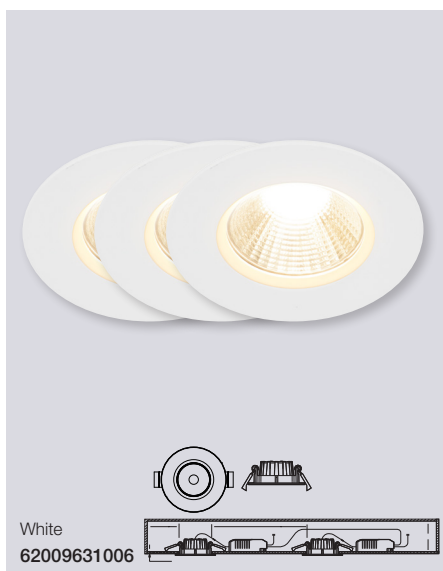

Apollo IP65 2700K 3-Kit Downlight

Masterbox	Qty 10
Size	H: 5,4 cm, Ø: 8,5 cm, Mounting min. height: 6,8 cm
Material	Metal/Plastic
IP Class	IP65, Class 2
Light source	Fixed LED, Incl. 3x4,8W LED, Lumen 3x345, Kelvin 2700, Life hours 20.000, RA 80, Beam angle 36°, Not dimmable
Features	Parallel connection possible, 5 year LED guarantee

*Only for Benelux & France

Apollo IP65 4000K 3-Kit Downlight

Masterbox	Qty 10
Size	H: 3,6 cm, Ø: 8,5 cm, Mounting min. height: 5,4 cm
Material	Metal/Plastic
IP Class	IP65, Class 2
Light source	Fixed LED, Incl. 3x4,8W LED, Lumen 3x380, Kelvin 4000, Life hours 20.000, RA 80, Beam angle 36°, Not dimmable
Features	Parallel connection possible, 5 year LED guarantee

*Only for Benelux & France