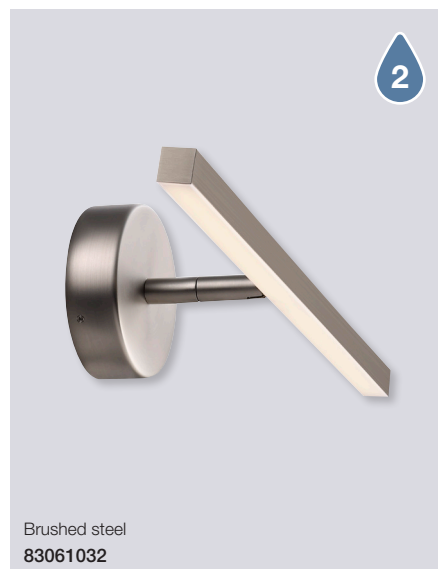

IP S13 Bathroom by Bønnelycke mdd

Masterbox	Qty 3
Size	L: 40,3 cm, D: 11,8 cm, Base mount: Ø9 cm
Material	Metal/Plastic
IP Class	IP44, Class 2
Light source	Fixed LED, Incl. 5.6W LED, Lumen 406, Kelvin 3000, Life hours 30.000, RA 80, Beam angle 120°, Not dimmable
Features	Adjustable reflector, Also ideal to install as picture light, 5 year LED guarantee