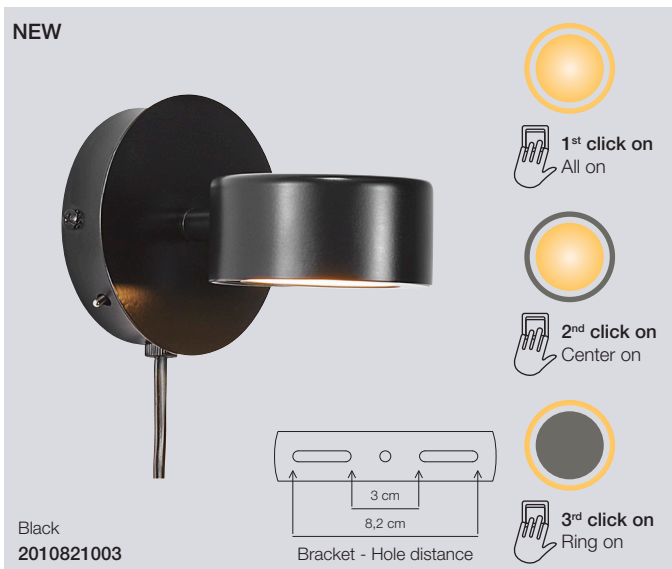

Meet the Clyde's

no. 2010803003

no. 2010813003

no. 2010821003t

no. 2010835003

no. 2010844003

Slim Nordic design and innovative technology are combined in the most compelling way in the Clyde series. Clyde has a built-in Moodmaker™ function, which allows you to adjust the light in three steps according to needs and situation from your regular wall switch.

NEW

Black
2010844003

Clyde Floor

Masterbox	Qty 2
Size	H: 138 cm, W: 23 cm, L: 26,6 cm, Shade Ø: 8,5 cm, Pipe Ø: 1,6 cm, Base Ø: 23 cm, Tilt angle: 130°
Material	Metal/Plastic
IP Class	IP20, Class 2
Cable	Textile cable: Black 150 cm non replaceable Switch on cable
Light source	Fixed LED, Incl. 2X5W LED, Incl. 3-Step MOODMAKER™ with memory, Lumen 2X350, Kelvin 2700, Life hours 25.000, RA 80, Beam angle 120°, Not dimmable
Features	Minimalistic design, Adjustable construction, 350 lumen per head, 5 year LED guarantee

Clyde Pendant

Masterbox	Qty 2
Size	H: 22,25 cm, W: 8,5 cm, L: 89,6 cm, Shade Ø: 8,5 cm, Tilt angle: 320°
Material	Metal/Plastic
IP Class	IP20, Class 2
Cable	Textile cable: Black 200 cm non replaceable
Canopy	Color: Black, Material: Metal, Ø: 12,5 cm, H: 2,5 cm
Light source	Fixed LED, Incl. 4X5W SMD, Incl. 3-Step MOODMAKER™ with memory, Lumen 4X350, Kelvin 2700, Life hours 25.000, RA 80, Beam angle 120°, Not dimmable
Features	Minimalistic design, Adjustable construction, 350 lumen per head, 5 year LED guarantee

Clyde Pendant

Masterbox	Qty 2
Size	H: 9,3 cm, W: 8,5 cm, L: 115 cm
Material	Metal/Plastic
IP Class	IP20, Class 2
Cable	Textile cable: Black 200 cm non replaceable
Canopy	Color: Black, Material: Metal, Ø: 35x9 cm, H: 2,5 cm
Light source	Fixed LED, Incl. 4X5W SMD, Incl. 3-Step MOODMAKER™, Lumen 4X350, Kelvin 2700, Life hours 25.000, RA 80, Beam angle 120°, Not dimmable
Features	Minimalistic design, 3-step MOODMAKER™ with memory function, 350 lumen per head, 5 year LED guarantee