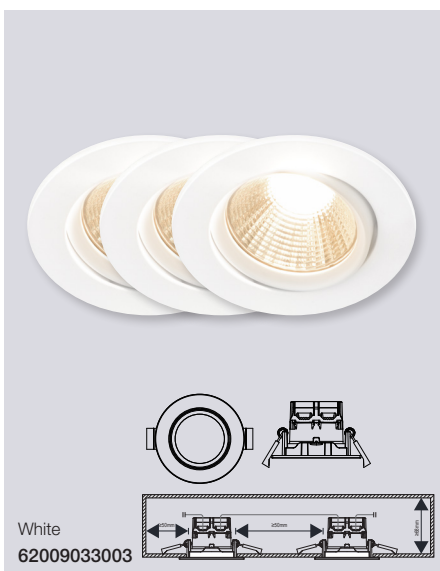

Apollo IP23 2700K 3-Kit Tilt Downlight

Masterbox	Qty 10
Size	H: 5,4 cm, Ø: 8,5 cm, Mounting min. height: 6,8 cm
Material	Metal/Plastic
IP Class	IP23, Class 2
Light source	Fixed LED, Incl. 3X4,8W LED, Lumen 3X345, Kelvin 2700, Life hours 20.000, RA 80, Beam angle 36°, Not dimmable
Features	Parallel connection possible, 5 year LED guarantee

*Only for Benelux & France