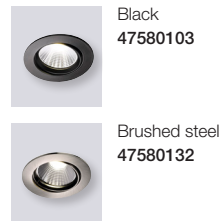

Fremont 2700K 1-Kit Downlight

Masterbox	Qty 3
Size	H: 5,4 cm, Ø: 8,5 cm, Mounting min. height: 6,8 cm Cut-out Ø: 7,2 cm, Tilt angle: 12°
Material	Plastic/Metal
IP Class	IP23, Class 2
Light source	Fixed LED, Incl. 5,5W LED, Lumen 345, Kelvin 2700, Life hours 20.000, RA 80, Beam angle 36°, Dimmable
Features	Stepless dimmable 0-100% by wall dimmer excl., Parallel connection possible, Parallel connection possible, 5 year LED guarantee