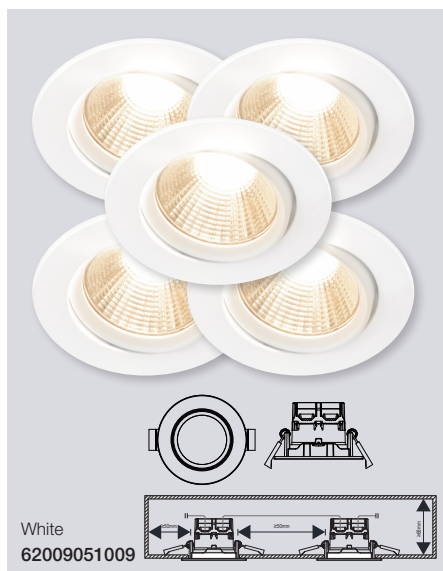

Apollo IP23 2700K 5-Kit Tilt Downlight

Masterbox	Qty 10
Size	H: 5,4 cm, Ø: 8,5 cm, Mounting min. height: 6,8 cm
Material	Metal/Plastic
IP Class	IP23, Class 2
Light source	Fixed LED, Incl. 5x4,8W LED, Lumen 345, Kelvin 2700, Life hours 20.000, RA 80, Beam angle 36°, Not dimmable
Features	Parallel connection possible, 5 year LED guarantee

*Only for Benelux & France

Apollo IP65 2700K 3-Kit Downlight

Masterbox	Qty 10
Size	H: 3,6 cm, Ø: 8,5 cm, Mounting min. height: 5,4 cm
Material	Metal/Plastic
IP Class	IP65, Class 2
Light source	Fixed LED, Incl. 3x4,8W LED, Lumen 3x345, Kelvin 2700, Life hours 20.000, RA 80, Beam angle 36°, Not dimmable
Features	Parallel connection possible, 5 year LED guarantee

*Only for Benelux & France