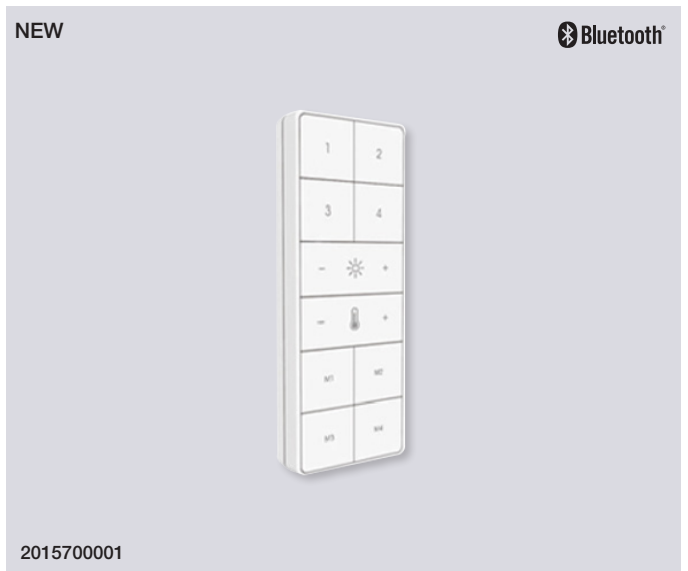

Smart Light Bridge Additional

Masterbox Qty 6
Size H: 1,8 cm, W: 6,6 cm, L: 6,6 cm
IP Class IP20, Class 1
Cable Cable: White 120 cm
Features Connects Bluetooth Mesh to Wifi, Opens up for advanced functionalities, Compact size

Remote Smart Light Additional

Masterbox Qty 3
Features Customized control of smart, Battery included