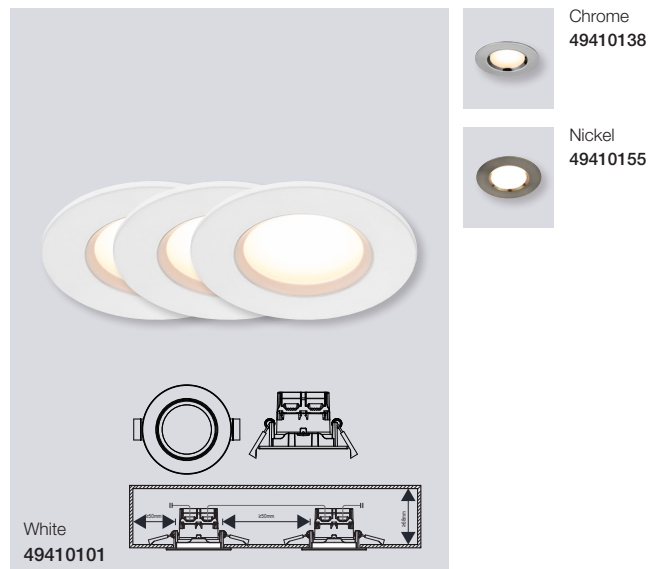

Dorado 2700K 3-Kit Dim Downlight

Masterbox	Qty 3
Size	H: 3,6 cm, Ø: 8,5 cm, Mounting min. height: 4,6 cm Cut-out Ø: 7,2 cm
Material	Plastic/Metal
IP Class	IP65, Class 2
Light source	Fixed LED, Incl. 3X5,5W LED, Lumen 3X345, Kelvin 2700, Life hours 20.000, RA 80, Beam angle 100°, Dimmable
Features	Ideally suited for bathroom zone 1-2 IP65, Stepless dimmable 0-100% by wall dimmer excl., Parallel connection possible, 5 year LED guarantee