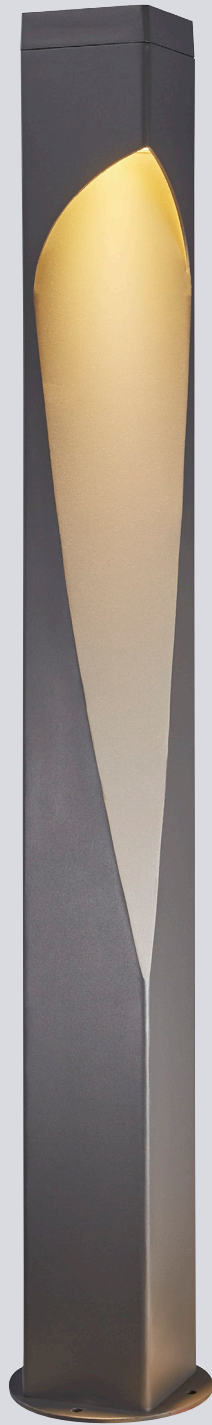

Anthracite, Clear
49018050

Concordia Garden

Masterbox	Qty 3
Size	H: 100 cm, Ø: 15 cm
Material	Aluminium/Plastic
IP Class	IP44, Class 1
Light source	GU10, Max. 28W, Excl. light source,
Features	1 meter high, Parallel connection possible, Suitable for Base no. 22039931