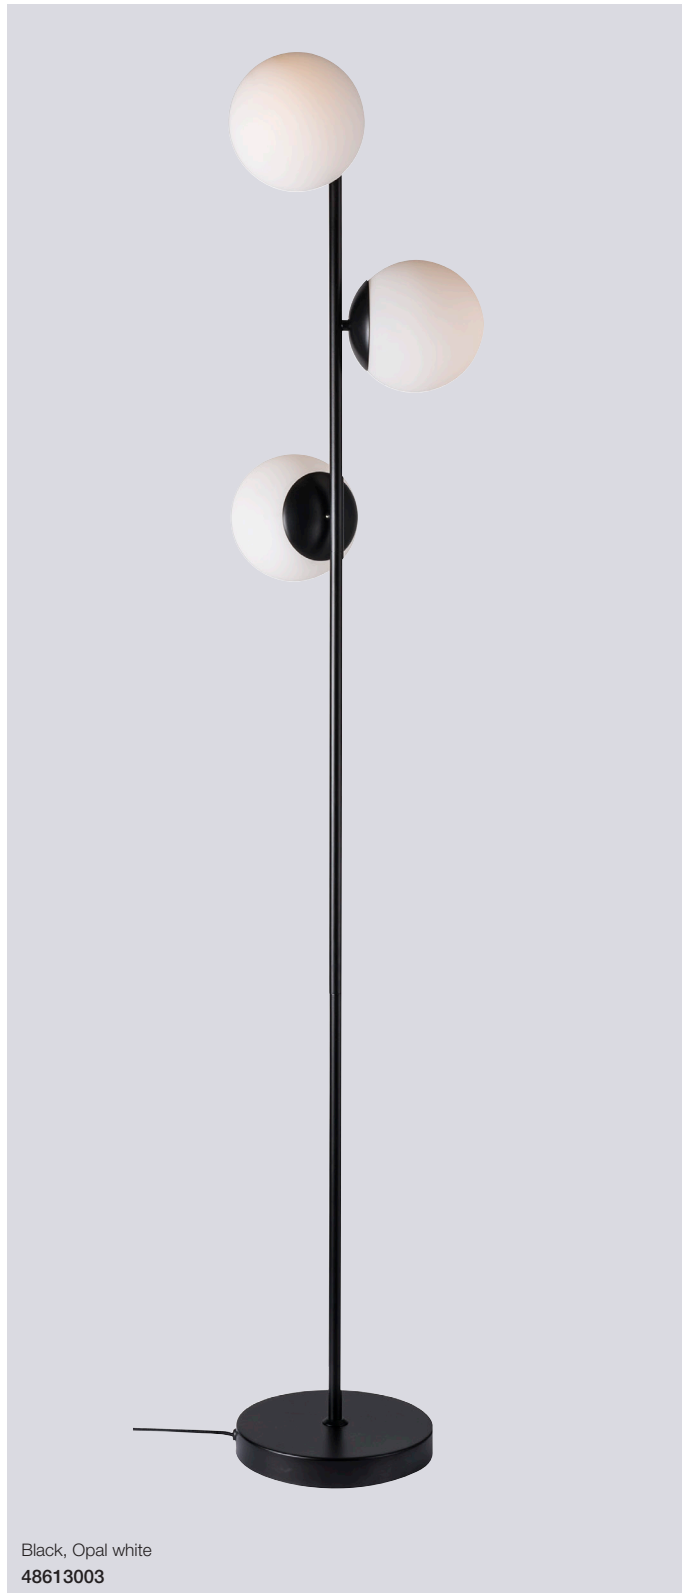

Black, Opal white
48603003

Black, Opal white
48613003