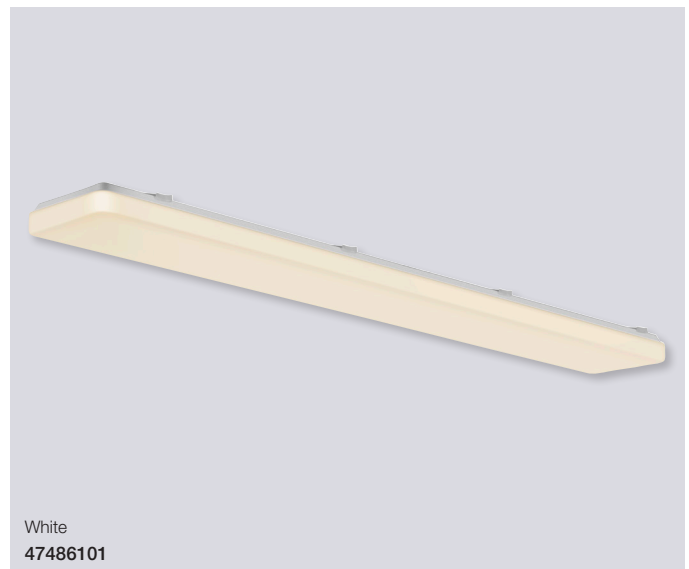

Trenton 56W Batten

Masterbox	Qty 3
Size	W: 16 cm, L: 117 cm, D: 5 cm
Material	Plastic/Metal
IP Class	IP20, Class 1
Light source	Fixed LED, Incl. 56W LED, Lumen 4.700, Kelvin 4000, Life hours 25.000, RA 80, Beam angle 120°, Not dimmable
Features	Ultra flat design, 5 year LED guarantee