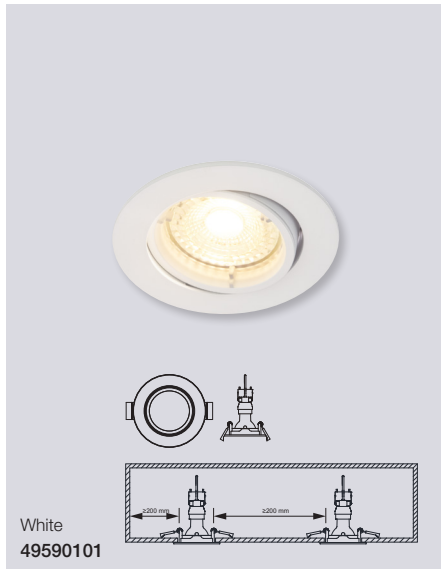

White
49590101

Ankaa 2700K Downlight

- **Masterbox** Qty 3
- **Size** H: 10,3 cm, Ø: 8,5 cm, Mounting min. height: 11,3 cm
  Cut-out Ø: 7,2 cm, Tilt angle: 12°
- **Material** Metal
- **IP Class** IP20, Class 2
- **Light source** GU10, Max. 50W, Incl. 6,7W LED,
  Lumen 540, Kelvin 2700, Life hours 15.000, RA 80,
  Beam angle 36°, Dimmable
  Light source energy class A+
- **Features** Stepless dimmable 0-100% by wall dimmer excl.,
  Retrofit high lumen