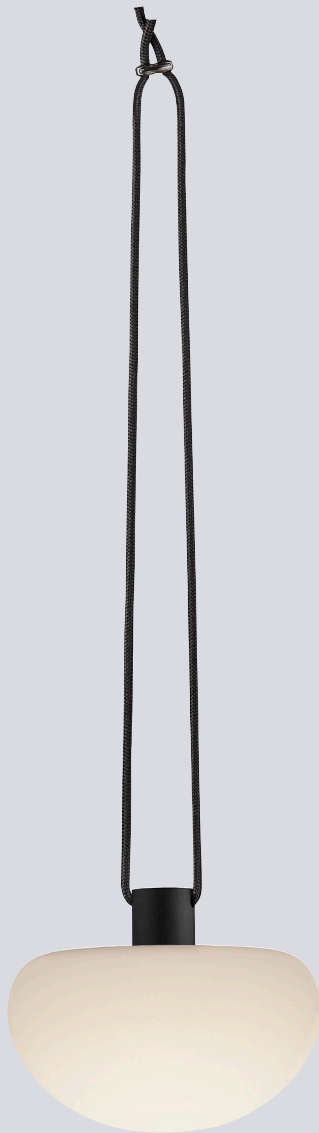

NEW

1st CLICK
100%

300
LUMEN
5
HOURS

2nd CLICK
60%

200
LUMEN
10
HOURS

3rd CLICK
30%

100
LUMEN
16
HOURS

White
2018103003

NEW