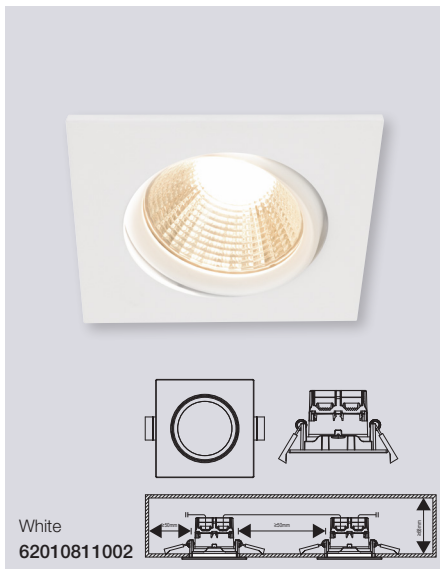

Apollo square IP23 2700K 1-Kit Dim Tilt Downlight

Masterbox Qty 10
Size H: 5,4 cm, Ø: 8,5 cm,
Mounting min. height: 6,8 cm
Material Metal/Plastic
IP Class IP23, Class 2
Light source Fixed LED, Incl. 4,8W LED,
Lumen 345, Kelvin 2700, Life hours 20.000, RA 80,
Beam angle 36°, Dimmable
Features Parallel connection possible, 5 year LED guarantee

Apollo square IP23 2700K 3-Kit Tilt Downlight

Masterbox Qty 10
Size H: 5,4 cm, Ø: 8,5 cm,
Mounting min. height: 6,8 cm
Material Metal/Plastic
IP Class IP23, Class 2
Light source Fixed LED, Incl. 3X4,8W LED,
Lumen 3X345, Kelvin 2700, Life hours 20.000, RA 80,
Beam angle 36°, Not dimmable
Features Parallel connection possible, 5 year LED guarantee

*Only for Benelux & France

*Only for Benelux & France