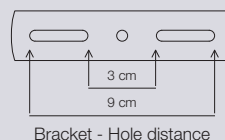

Pop Wall

Masterbox	Qty 3
Size	H: 20 cm, W: 15,5 cm, D: 19 cm, Shade Ø: 15,5 cm, Pipe Ø: 1,3 cm, Base mount: Ø11 cm
Material	Metal
IP Class	IP20, Class 2
Cable	Cable: White/Black 180 cm replaceable Switch on cable
Light source	E27, Max. 60W, Excl. light source,
Features	Contemporary and simple style