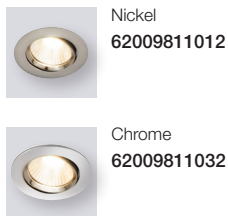

Apollo IP23 2700K 1-Kit Dim Tilt Downlight

Masterbox	Qty 10
Size	H: 5,4 cm, Ø: 8,5 cm, Mounting min. height: 6,8 cm
Material	Metal/Plastic
IP Class	IP23, Class 2
Light source	Fixed LED, Incl. 4,8W LED, Lumen 345, Kelvin 2700, Life hours 20.000, RA 80, Beam angle 36°, Dimmable
Features	Parallel connection possible, 5 year LED guarantee

*Only for Benelux & France

Apollo IP23 2700K 3-Kit Tilt Downlight

Masterbox	Qty 10
Size	H: 5,4 cm, Ø: 8,5 cm, Mounting min. height: 6,8 cm
Material	Metal/Plastic
IP Class	IP23, Class 2
Light source	Fixed LED, Incl. 3X4,8W LED, Lumen 3X345, Kelvin 2700, Life hours 20.000, RA 80, Beam angle 36°, Not dimmable
Features	Parallel connection possible, 5 year LED guarantee

*Only for Benelux & France

Apollo IP23 4000K 3-Kit Tilt Downlight

Masterbox	Qty 10
Size	H: 5,4 cm, Ø: 8,5 cm, Mounting min. height: 6,8 cm
Material	Metal/Plastic
IP Class	IP23, Class 2
Light source	Fixed LED, Incl. 3X4,8W LED, Lumen 3X380, Kelvin 4000, Life hours 20.000, RA 80, Beam angle 36°, Not dimmable
Features	Parallel connection possible, 5 year LED guarantee

*Only for Benelux & France

Apollo IP23 4000K 5-Kit Tilt Downlight

Masterbox	Qty 10
Size	H: 5,4 cm, Ø: 8,5 cm, Mounting min. height: 6,8 cm
Material	Metal/Plastic
IP Class	IP23, Class 2
Light source	Fixed LED, Incl. 5x4,8W LED, Lumen 380, Kelvin 4000, Life hours 20.000, RA 80, Beam angle 36°, Not dimmable
Features	Parallel connection possible, 5 year LED guarantee

*Only for Benelux & France