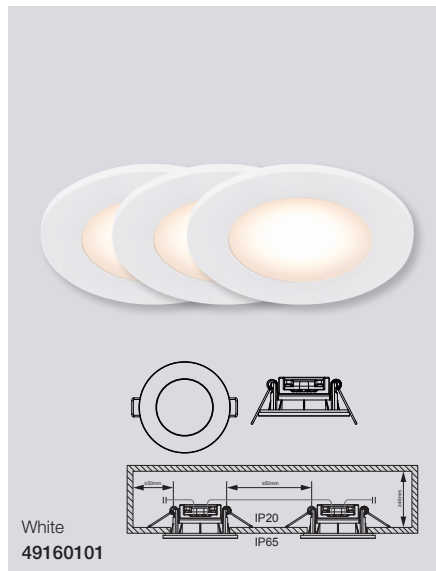

White
49160101