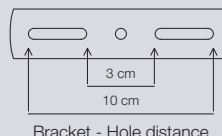

Black
48621003

White
48621001

Alexander Wall

Masterbox	Qty 2
Size	H: 28 cm, D: 35 cm, Shade Ø: 16 cm, Base mount: Ø13 cm Tilt angle: 30°
Material	Metal/Plastic
IP Class	IP20, Class 2
Cable	Cable: White/Black 150 cm replaceable On wall base
Light source	E27, Max. 15W, Excl. light source,
Features	Contemporary and simple style