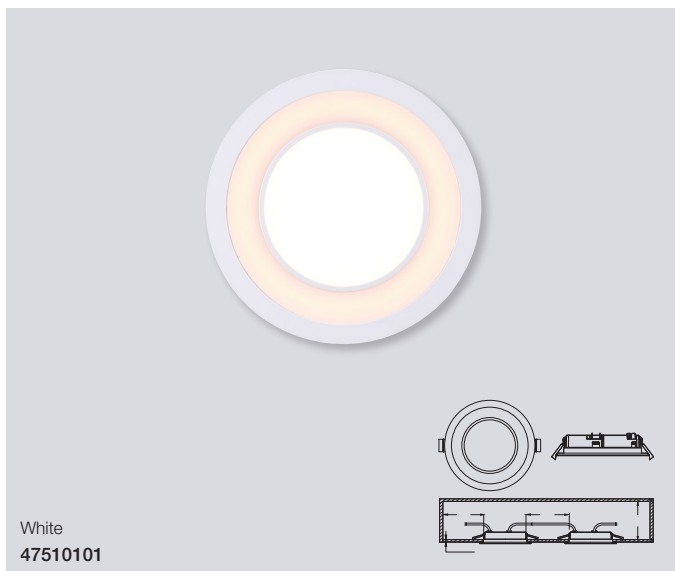

White
47510101

Clyde 15 Downlight

Masterbox	Qty 3
Size	H: 3,3 cm, Ø: 14,5 cm, Mounting min. height: 5 cm Cut-out Ø: 13 cm
Material	Plastic/Plastic
IP Class	IP20, Class 2
Light source	Fixed LED, Incl. 12W LED, Incl. 3-Step MOODMAKER TM, Lumen 350, Kelvin 2700, Life hours 25.000, RA 80, Beam angle 120°, Not dimmable
Features	3-Step MOODMAKER dimmer both/inner/outer rings, Parallel connection possible, Connector block included, 5 year LED guarantee