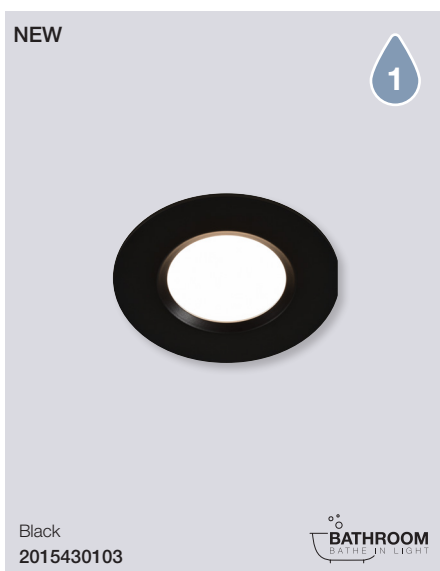

Mahi Downlight

Masterbox	Qty 3
Size	H: 4,5 cm, W: 8,5 cm, L: 8,5 cm
Material	Plastic/Metal
IP Class	IP65, Class 2
Light source	Fixed LED, Incl. 8,5W LED, Lumen 621, Kelvin 3000, Candela 310, Life hours 20.000, RA 80, Beam angle 100°, Not dimmable
Features	3-Step MOODMAKER dim 100%-55%-35% 621/345/23lm, Inter Connectable, Easy Connect, 5 year LED guarantee

Hester Wall

Masterbox	Qty 3
Size	H: 25,6 cm, W: 9 cm, L: 20 cm
Material	Plastic
IP Class	IP44, Class 2
Light source	Fixed LED, Incl. 9W LED, Lumen 900, Kelvin 3000, Life hours 25.000, RA 90, Not dimmable
Features	3-Step MOODMAKER by wall switch: 100%-50%-20%, Night Light 60lm memory, Tempered frosted cutted glass, 5 year LED guarantee