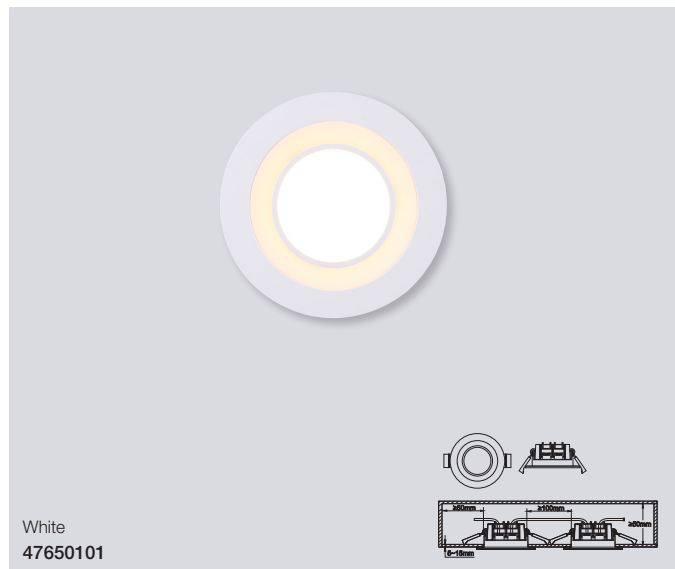

White
47650101

Clyde 8 4000K Downlight

Masterbox	Qty 3
Size	H: 3,5 cm, Ø: 8,2 cm, Mounting min. height: 5 cm Cut-out Ø: 6,5 cm
Material	Plastic/Plastic
IP Class	IP20, Class 2
Light source	Fixed LED, Incl. 5,5W LED, Incl. 3-Step MOODMAKER TM, Lumen 400, Kelvin 4000, Life hours 25.000, RA 80, Beam angle 120°, Not dimmable
Features	Parallel connection possible, 5 year LED guarantee

*Only for Benelux & France