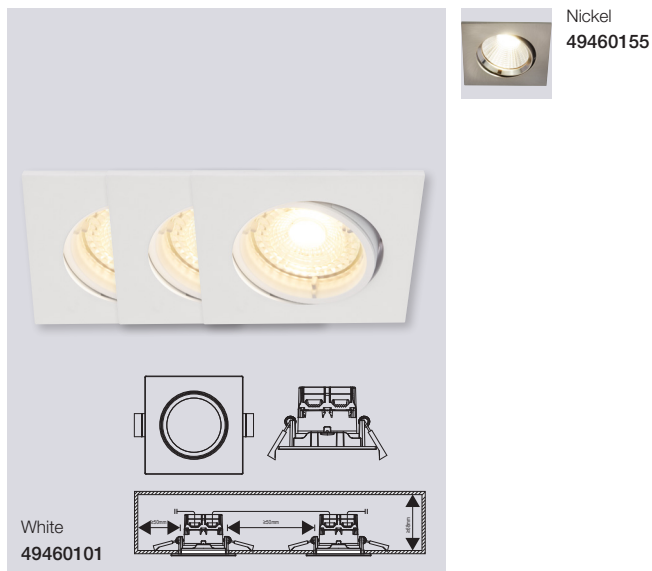

Dorado 2700K 3-Kit Dim Tilt Downlight

- **Masterbox** Qty 3
- **Size** H: 5,4 cm, Ø: 8,5 cm, Mounting min. height: 6,8 cm
  Cut-out Ø: 7,2 cm, Tilt angle: 12°
- **Material** Plastic/Metal
- **IP Class** IP20, Class 2
- **Light source** Fixed LED, Incl. 3X5,5W LED,
  Lumen 3X345, Kelvin 2700, Life hours 20.000, RA 80,
  Beam angle 36°, Dimmable
- **Features** Stepless dimmable 0-100% by wall dimmer excl.,
  Parallel connection possible, Connector block included,
  5 year LED guarantee