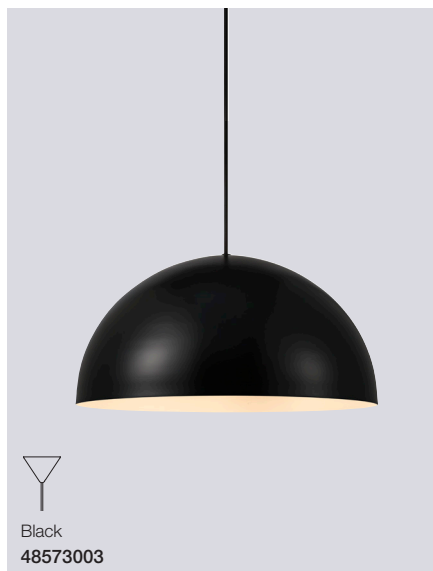

NEW

Brass
2010244035

Cera Floor

Masterbox	Qty 2
Size	H: 127 cm, Shade Ø: 36 cm, Pipe Ø: 1,9 cm, Base Ø: 24 cm
Material	Metal
IP Class	IP20, Class 2
Cable	Textile cable: Black 150 cm non replaceable Switch on cable
Light source	E27, Max. 60W, Excl. light source,
Features	Glamorous style, Brass adds coziness and warmth to the interior

Meet Miry

no. 2010733003 black / no. 2010733010 grey

Miry is a decorative series in metal with an element of white opal glass in the middle of the shade. The glass element protrudes both on the top and bottom of the shade, thus ensuring that the light is directed both upwards and downwards. The white opal glass covers the light source and contributes to a soft and comfortable light.

NEW

Black, Opal white
2010733003

Grey, Opal white
2010733010

Miry Pendant

Masterbox	Qty 2
Size	H: 27,5 cm, W: 50 cm, L: 50 cm, Shade Ø: 50 cm
Material	Metal/Glass
IP Class	IP20, Class 2
Cable	Textile cable: Black/White 200 cm non replaceable
Canopy	Color: Black/White, Material: Metal Ø: 12,5 cm, H: 2,5 cm
Light source	E27, Max. 40W, Excl. light source,
Features	Contemporary and simple style, Opal white mouthblown glass and matte metal, Large pendant that creates visual volume

White
48563001

White
48573001

Ellen 30 Pendant

Masterbox	Qty 3
Size	Shade Ø: 30 cm, Shade H: 15 cm
Material	Metal/Plastic
IP Class	IP20, Class 2
Cable	Textile cable: White/Black 200 cm non replaceable
Canopy	Color: White/Black, Material: Plastic Ø: 12,3 cm, H: 8,7 cm
Light source	E27, Max. 40W, Excl. light source,
Features	Contemporary and simple style