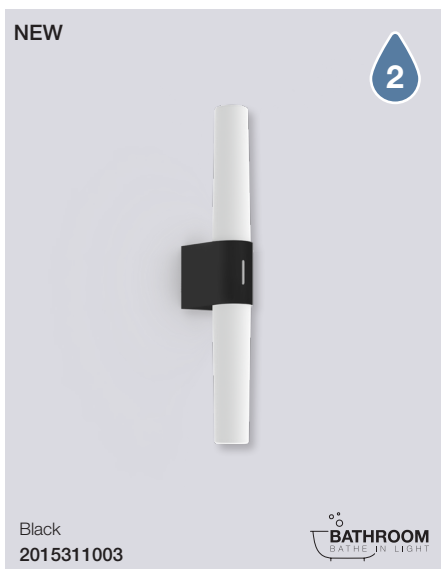

Helva Double Basic Wall

Masterbox	Qty 3
Size	H: 10,5 cm, W: 5,7 cm, L: 42,5 cm, D: 10,5 cm
Material	Plastic/Plastic
IP Class	IP44, Class 2
Light source	Fixed LED, Incl. 9W LED, Lumen 900, Kelvin 3000, Life hours 25.000, RA 90, Not dimmable
Features	ON/OFF switch, Cabinet bracket included, Vertical/horizontal installation possible, 5 year LED guarantee

Noxy Ceiling

Masterbox	Qty 3
Size	H: 5,1 cm, W: 35 cm, L: 35 cm, D: 5,1 cm
Material	Plastic/Aluminium
IP Class	IP44, Class 2
Light source	Fixed LED, Incl. 15W LED, Lumen 1.650, Kelvin 3000-4000, Life hours 25.000, RA 90, Not dimmable
Features	3-Step MOODMAKER 3000K/4000K+night light by switch, Back Night Light Function 100lm memory, 2 Detachable rings included, 5 year LED guarantee