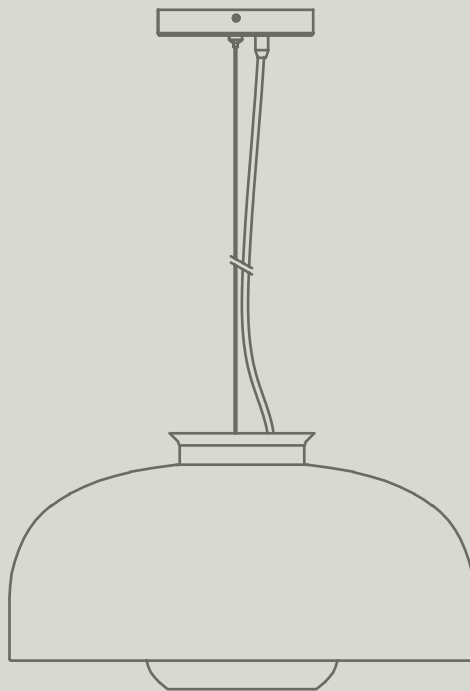

Meet Miry

no. 2010733003 black / no. 2010733010 grey

Miry is a decorative series in metal with an element of white opal glass in the middle of the shade. The glass element protrudes both on the top and bottom of the shade, thus ensuring that the light is directed both upwards and downwards. The white opal glass covers the light source and contributes to a soft and comfortable light.