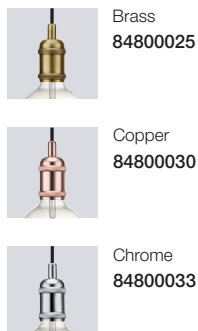

Avra Pendant

Masterbox	Qty 3
Size	H: 10,2 cm, Ø: 5,1 cm
Material	Metal
IP Class	IP20, Class 2
Cable	Textile cable: Black 200 cm non replaceable
Canopy	Color: Black, Material: Plastic Ø: 9,2 cm, H: 7,2 cm
Light source	E27, Max. 60W, Excl. light source,
Features	Industrial style

Please see our decorative bulbs from page 294

Spiral Suspension Additional

Masterbox	Qty 1
Size	L: 137 cm, Ø: 9 cm
Material	Plastic
IP Class	IP20, Class 2
Cable	Cable: White 120 cm
Canopy	Color: White, Material: Plastic
Light source	E27, Max. 60W, Excl. light source,