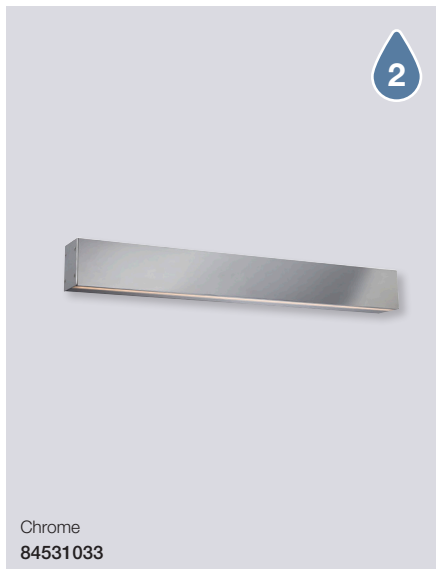

2

White
84531001

Chrome
84531033

IP S13 Bathroom by Bønnelycke mdd

- **Masterbox** Qty 3
- **Size** L: 60,3 cm, D: 11,8 cm, Base mount: Ø9 cm
- **Material** Metal/Plastic
- **IP Class** IP44, Class 2
- **Light source** Fixed LED, Incl. 6.3W LED, Lumen 443, Kelvin 3000, Life hours 30.000, RA 80, Beam angle 120°, Not dimmable
- **Features** Adjustable reflector, Also ideal to install as picture light, 5 year LED guarantee

IP S16 Bathroom by Bønnelycke mdd

- **Masterbox** Qty 3
- **Size** H: 7 cm, L: 59,5 cm, D: 6 cm
- **Material** Metal/Plastic
- **IP Class** IP44, Class 2
- **Light source** Fixed LED, Incl. 7W+9W LED, Lumen 1.100, Kelvin 3000, Life hours 20.000, RA 80, Beam angle 120°, Dimmable
- **Features** Up & down light effect 450-650lm, Stepless dimmable 0-100% by wall dimmer excl., Also ideal to install in other indoor rooms, 5 year LED guarantee