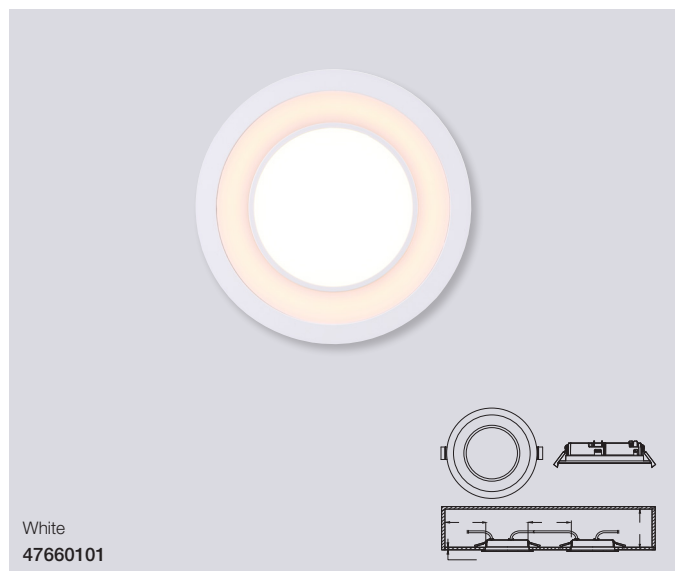

White
47660101

Clyde 15 4000K Downlight

Masterbox	Qty 3
Size	H: 3,3 cm, Ø: 14,5 cm, Mounting min. height: 5 cm Cut-out Ø: 13 cm
Material	Plastic/Plastic
IP Class	IP20, Class 2
Light source	Fixed LED, Incl. 12W LED, Incl. 3-Step MOODMAKER TM, Lumen 900, Kelvin 4000, Life hours 25.000, RA 80, Beam angle 120°, Not dimmable
Features	Parallel connection possible, 5 year LED guarantee

*Only for Benelux & France