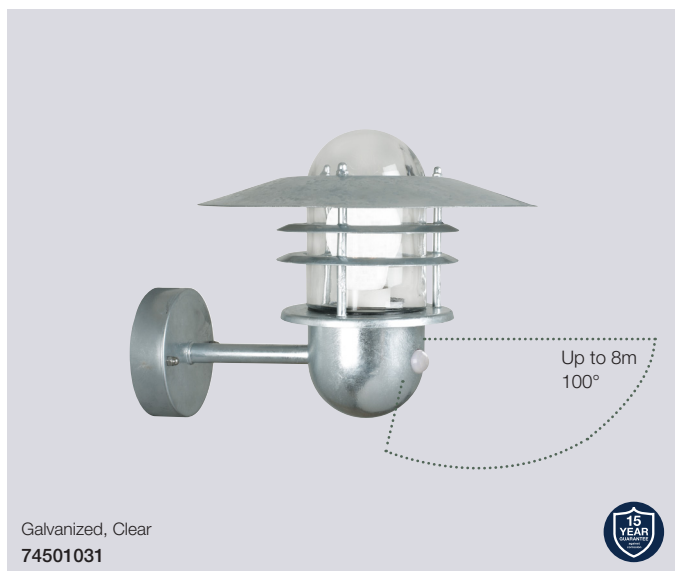

Galvanized, Clear
74528031

Galvanized, Clear
74501031

Agger Sensor Wall

- **Masterbox** Qty 3
- **Size** H: 20 cm, D: 29,5 cm, Shade Ø: 25,5 cm, Base mount: Ø 11 cm
- **Material** Galvanized steel/Glass
- **IP Class** IP54, Class 2
- **Light source** E27, Max. 60W, Excl. light source,
- **Features** Build-in daylight and motion sensor,
  Parallel connection possible,
  15 year anti corrosion guarantee on Galvanized steel