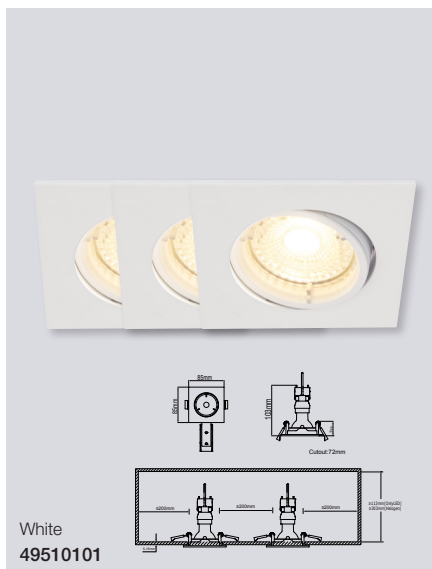

*Carina is also available as Smart Light, see page 328

Nickel
49500155

White
49500101

Carina 2700K 3-Kit Dim Downlight

- Masterbox** Qty 3
- Size** H: 10,3 cm, Ø: 8,5 cm, Mounting min. height: 11,3 cm
Cut-out Ø: 7,2 cm
- Material** Metal
- IP Class** IP20, Class 2
- Light source** GU10, Max. 50W, Incl. 3X5W LED,
Lumen 3X345, Kelvin 2700, Life hours 15.000, RA 80,
Beam angle 36°, Dimmable
Light source energy class A+
- Features** Stepless dimmable 0-100% by wall dimmer excl.