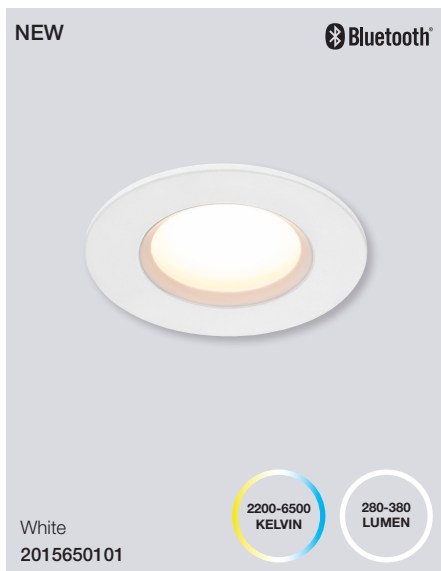

Black
2015650103

Brushed nickel
20156501035

Brushed steel
84650032

Dorado Smart Light 1-Kit DownLight

- Masterbox** Qty 6
- Size** D: 5,4 cm, H: 5,4 cm, Ø: 8,5 cm
- Material** Plastic/Metal
- IP Class** IP65, Class 2
- Light source** Fixed LED, Incl. 4,7W LED,
Lumen 380, Kelvin 2200-6500, Life hours 20.000, RA 80,
Beam angle 36°, Not dimmable
- Features** IP 65 protection for both outdoor and bathroom use,
Bluetooth connection to Nordlux Smart Light,
Adjustable kelvin and lumen output, 5 year LED guarantee