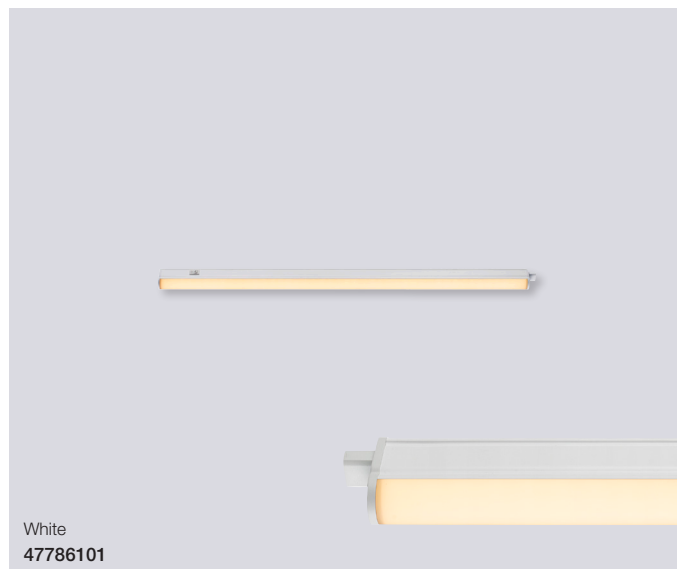

White
47776101

Renton 30 Under cabinet

Masterbox	Qty 6
Size	W: 2,4 cm, L: 31,2 cm, D: 3,4 cm
Material	Plastic
IP Class	IP20, Class 2
Light source	Fixed LED, Incl. 5W LED, Lumen 350, Kelvin 2700, Life hours 25.000, RA 80, Beam angle 130°, Not dimmable
Features	Parallel connection possible, Ideally suited for under cabinet lighting, Connection cable included, 5 year LED guarantee