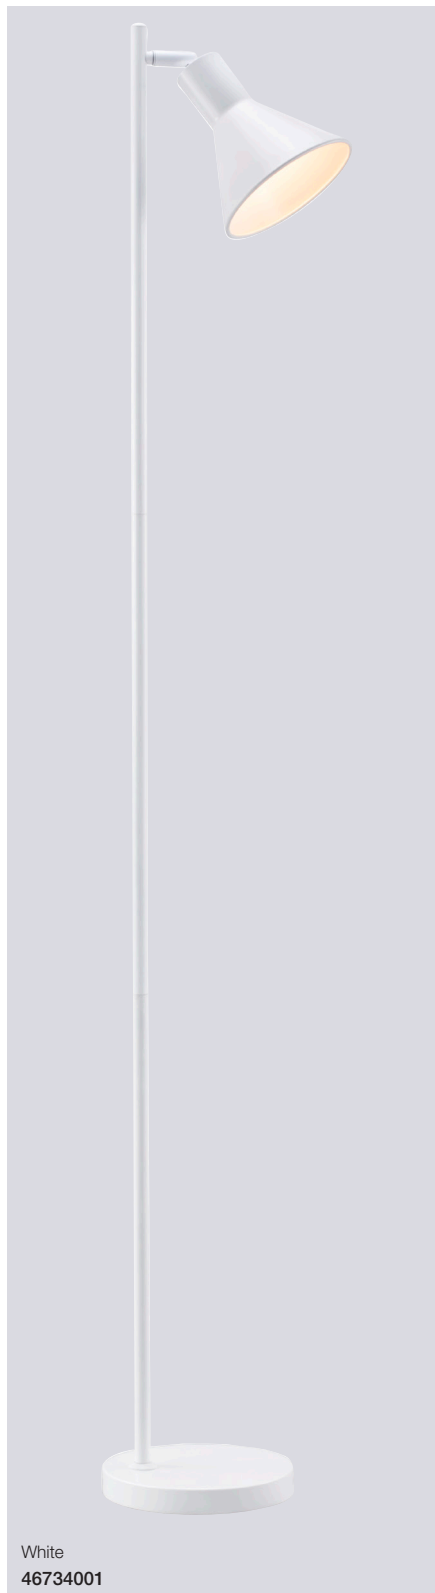

Grey -
Grey inside
the shade
46563010

White
46695001

White
46734001

Eik Floor

Masterbox	Qty 3
Size	H: 144 cm, Shade Ø: 15 cm, Base Ø: 19 cm
Material	Metal/Plastic
IP Class	IP20, Class 2
Cable	Cable: White/Black 200 cm non replaceable Switch on cable
Light source	E27, Max. 15W, Excl. light source,
Features	Contemporary and simple style