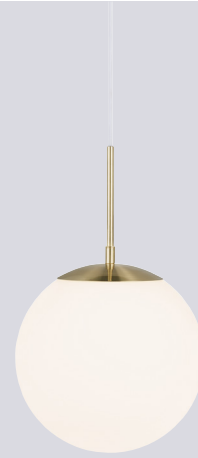

The beautiful luminous spherical glass dome is enclosed by its frame, creating a complete and decorative whole.

NEW

Brass, Opal white
2010553035

NEW

Brass, Opal white
2010563035

Grant 15 Pendant

Masterbox	Qty 3
Size	H: 29 cm, W: 15 cm, L: 15 cm, Shade Ø: 15 cm, Shade H: 15 cm
Material	Glass/Metal
IP Class	IP20, Class 2
Cable	Cable: White 200 cm non replaceable
Canopy	Color: Brass, Material: Metal Ø: 12 cm, H: 6,8 cm
Light source	E14, Max. 15W, Excl. light source,
Features	Mouthblown glass, Glamorous style, Decorative brass canopy