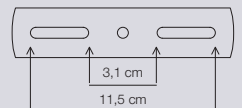

Bracket - Hole distance

Andy Table

Masterbox	Qty 3
Size	H: 40 cm, Shade Ø: 20 cm, Base Ø: 15 cm, Tilt angle: 30°
Material	Metal/Plastic
IP Class	IP20, Class 2
Cable	Cable: Black 150 cm non replaceable Switch on cable
Light source	E14, Max. 15W, Excl. light source,
Features	Industrial style, Rust colour and rough surface

Andy Wall

Masterbox	Qty 3
Size	H: 23 cm, D: 27 cm, Shade Ø: 20 cm, Base mount: Ø12 cm Tilt angle: 30°
Material	Metal/Plastic
IP Class	IP20, Class 2
Cable	Cable: Black 150 cm replaceable Switch on cable
Light source	E27, Max. 15W, Excl. light source,
Features	Industrial style, Rust colour and rough surface