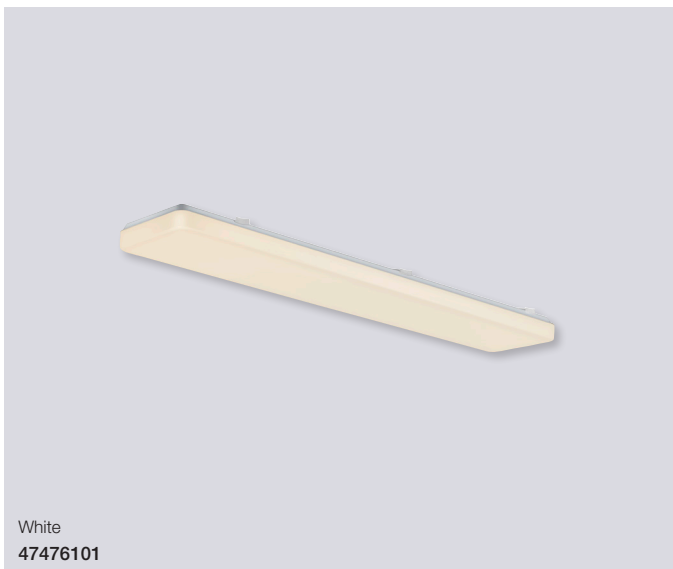

Trenton 48W Batten

Masterbox	Qty 3
Size	W: 16 cm, L: 90 cm, D: 5 cm
Material	Plastic/Metal
IP Class	IP20, Class 1
Light source	Fixed LED, Incl. 48W LED, Lumen 3.800, Kelvin 4000, Life hours 25.000, RA 80, Beam angle 120°, Not dimmable
Features	5 year LED guarantee