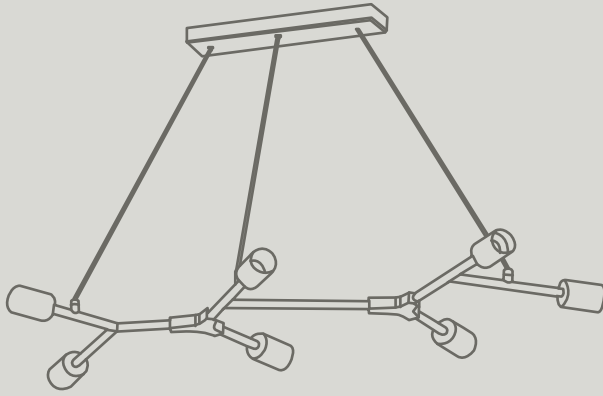

Meet the Josefine's

no. 2010303003