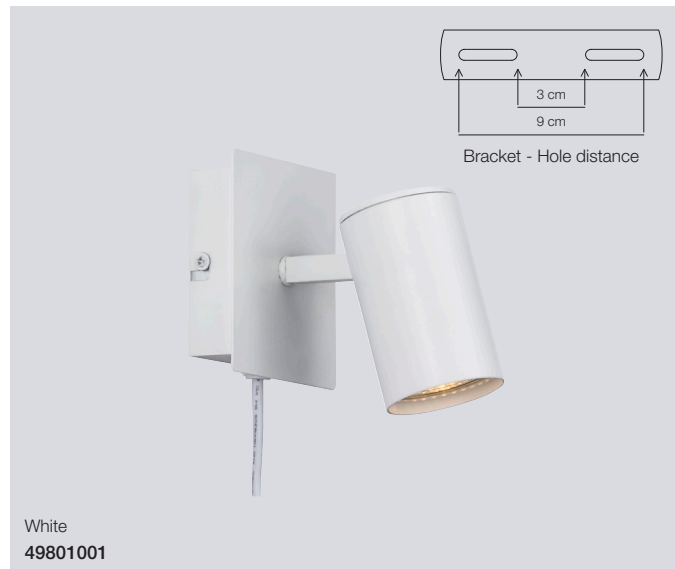

Frida Wall

Masterbox	Qty 6
Size	H: 11,5 cm, D: 11,5 cm, Shade Ø: 5,1 cm, Base mount: 8,5x8,5 cm Tilt angle: 90°
Material	Metal/Plastic
IP Class	IP20, Class 2
Cable	Cable: White 150 cm replaceable Switch on cable
Light source	GU10, Max. 35W, Excl. light source,
Features	Contemporary and simple style