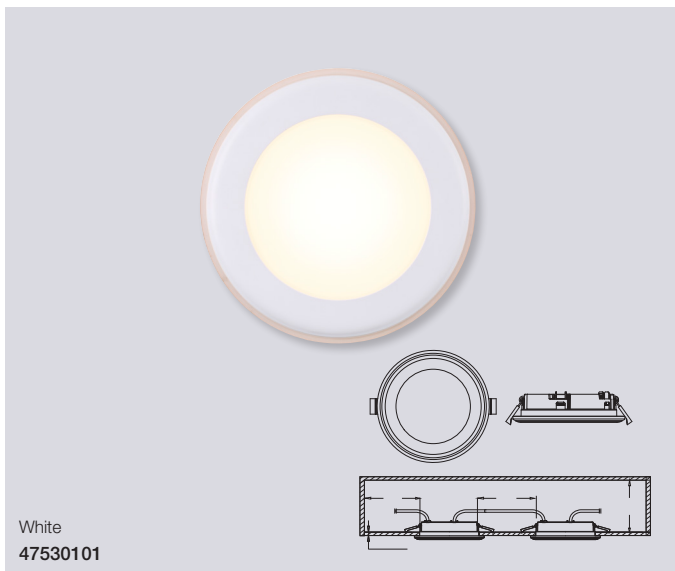

White
47520101

Elkton 8 Downlight

- Masterbox** Qty 3
- Size** H: 4,2 cm, Ø: 8,2 cm, Mounting min. height: 5 cm
Cut-out Ø: 6,5 cm
- Material** Plastic/Plastic
- IP Class** IP20, Class 2
- Light source** Fixed LED, Incl. 5,5W LED, Incl. 3-Step MOODMAKER™, Lumen 350, Kelvin 2700, Life hours 25.000, RA 80, Beam angle 120°, Not dimmable
- Features** 3-Step MOODMAKER dimmer both/inner/outer rings, Connector block included, Parallel connection possible, 5 year LED guarantee