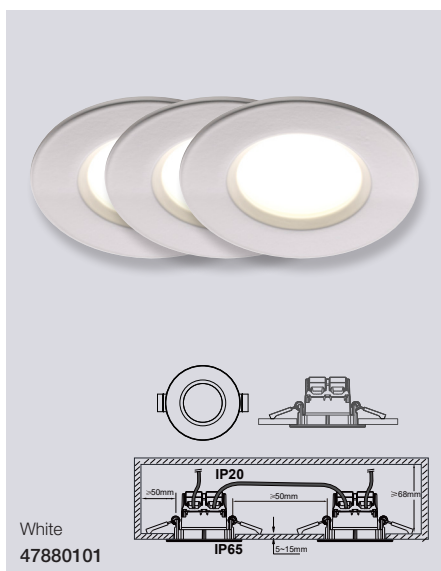

Clarkson Round IP65 3-Kit 4000K Downlight

1. **Masterbox** Qty 3
   Size H: 5,4 cm, Ø: 8,5 cm,
   Mounting min. height: 6,8 cm
   Cut-out Ø: 7,2 cm
   Material Plastic/Metal
   IP Class IP65, Class 2
   Light source Fixed LED, Incl. 3X4,8W LED,
   Lumen 3X380, Kelvin 4000, Life hours 20.000, RA 80,
   Beam angle 100°, Not dimmable
   Features Parallel connection possible, 5 year LED guarantee

Clarkson Square IP65 3-Kit 4000K Downlight

1. **Masterbox** Qty 3
   Size H: 5,4 cm, Ø: 8,5 cm,
   Mounting min. height: 6,8 cm
   Cut-out Ø: 7,2 cm
   Material Plastic/Metal
   IP Class IP65, Class 2
   Light source Fixed LED, Incl. 3X4,8W LED,
   Lumen 3X380, Kelvin 4000, Life hours 20.000, RA 80,
   Beam angle 100°, Not dimmable
   Features Parallel connection possible, 5 year LED guarantee

*Only for Benelux & France

*Only for Benelux & France