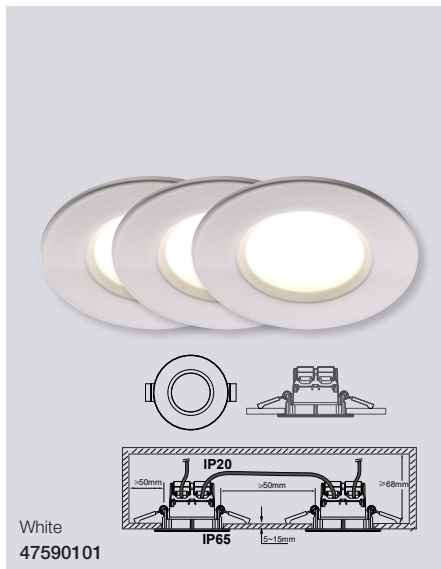

Clarkson 2700K 3-Kit Downlight

1. **Masterbox** Qty 3
   Size H: 5,4 cm, Ø: 8,5 cm, Mounting min. height: 6,8 cm
   Cut-out Ø: 7,2 cm
   Material Plastic/Metal
   IP Class IP65, Class 2
   Light source Fixed LED, Incl. 3X4,8W LED,
   Lumen 3X345, Kelvin 2700, Life hours 20.000, RA 80,
   Beam angle 100°, Not dimmable
   Features Parallel connection possible, Ideally suited for bathroom
   zone 1-2 IP65, Parallel connection possible,
   5 year LED guarantee

Clarkson 2700K 3-Kit Downlight

1. **Masterbox** Qty 3
   Size H: 5,4 cm, Ø: 8,5 cm, Mounting min. height: 6,8 cm
   Cut-out Ø: 7,2 cm
   Material Plastic/Metal
   IP Class IP65, Class 2
   Light source Fixed LED, Incl. 3X4,8W LED,
   Lumen 3X345, Kelvin 2700, Life hours 20.000, RA 80,
   Beam angle 100°, Not dimmable
   Features Parallel connection possible, Ideally suited for bathroom
   zone 1-2 IP65, Parallel connection possible,
   5 year LED guarantee